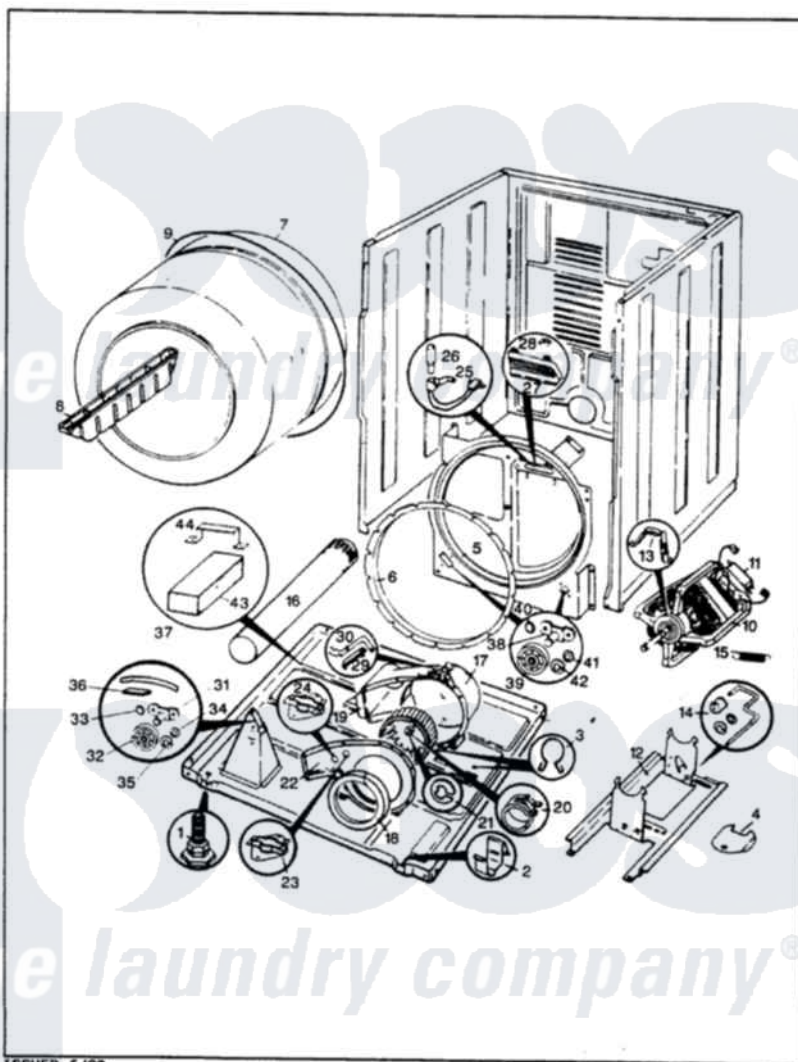

Admiral ADG20K3H 03 - CYLINDER & DRIVE (REV. A-D)

ADMIRAL ADG20K-3 CYLINDER & DRIVE

ISSUED 6/89

Admiral Residential Admiral ADG20K3H Dryer Parts Parts Diagram 03 - CYLINDER & DRIVE (REV. A-D)

[Click on the part number to view part](#)

Item	Original Part Number	Replaced By	Status	Part Description
1	63-5519		Not Available	LEG, LEVELING
2	53-0120			Clip, Front Panel
3	25-7027	16515		Clip
4	25-7741	W10116760		Screw
"	53-0153		Not Available	SHIELD, WIRING
5	Y02100001	LA-1054		Dryer Bulkhead Kit
6	53-0282	31001637		Seal Assembly, Cylinder Front
7	53-1250			Cylinder
8	25-7759	3196164		Screw
"	Y02100001	LA-1054		Dryer Bulkhead Kit
9	LA-1004			Motor Mtg. Kit
"	53-1080	341241		Belt
10	53-0189	LA-1004		Motor Mtg. Kit
11	53-0936	LA-1004		Motor Mtg. Kit
12	25-7811		Not Available	SCREW
"	53-0852		Not Available	MOTOR BRACKET