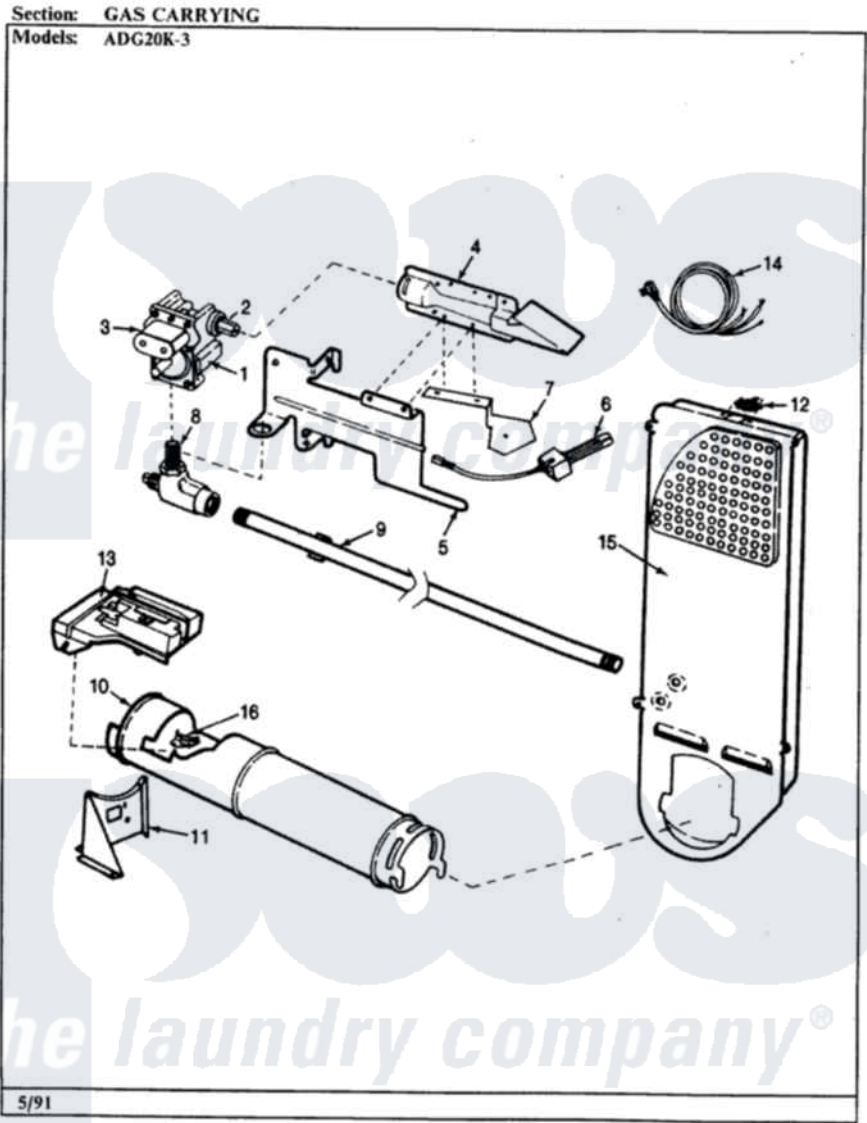

Admiral ADG20K3H 04 - GAS CARRYING (REV. A-D)

Admiral [Residential Admiral ADG20K3H Dryer Parts](#) Parts Diagram 04 - GAS CARRYING (REV. A-D)
Click on the part number to view part

| Item | Original Part Number | Replaced By | Status | Part Description |
|------|-------------------------|---------------------------|---------------|---------------------|
| 1 | 53-0194 | 306176 | | Valve, Gas |
| 2 | 63-3570 | | | Burner Orifice |
| 3 | 63-6615 | 279834 | | Coil-Valve |
| 4 | 63-6682 | 31001784 | | Burner |
| 5 | 25-7741 | W10116760 | | Screw |
| " | 53-0140 | | | Mtg Bracket |
| 6 | 53-0689 | 31001556 | | Igniter |
| 7 | 25-7744 | 8281196 | | Screw |
| " | 53-0686 | | Not Available | BRACKET |
| " | 25-3034 | | | Clip, Wiring |
| " | 25-2134 | W10116760 | | Screw |
| 8 | 53-0101 | 31001042 | | Valve, Gas Shut Off |
| 9 | 53-0173 | 31001777 | | Main Gas L |
| 10 | 53-1884 | | | Housing, Heater |
| " | 53-0138 | | Not Available | HEATER HOUSING |
| " | 25-3032 | | Not Available | WIRING CLIP |

| | | | | |
|----|-------------------------|---------------------------|---------------|---|
| 11 | 25-7741 | W10116760 | | Screw |
| " | 25-3092 | 90767 | | Screw, 8A X 3/8 HeX Washer Head Tapping |
| " | 53-0139 | | Not Available | HEATER SUPPORT |
| 12 | 25-0168 | | | Screw |
| " | 53-0143 | LA-1053 | | Fuse Kit, Thermal |
| 13 | 25-7741 | W10116760 | | Screw |
| " | 25-3092 | 90767 | | Screw, 8A X 3/8 HeX Washer Head Tapping |
| " | 63-5013 | 338906 | | Radiant, Sensor |
| " | 25-2134 | W10116760 | | Screw |
| 14 | 63-6259 | 31001547 | | Cord, Power |
| 15 | 53-0169 | | Not Available | INLET AIR DUCT |
| 16 | LA-1053 | | | Fuse Kit, Thermal |
| " | 53-1096 | LA-1053 | | Fuse Kit, Thermal |
| " | 63-6766 | | | Conversion Kit |