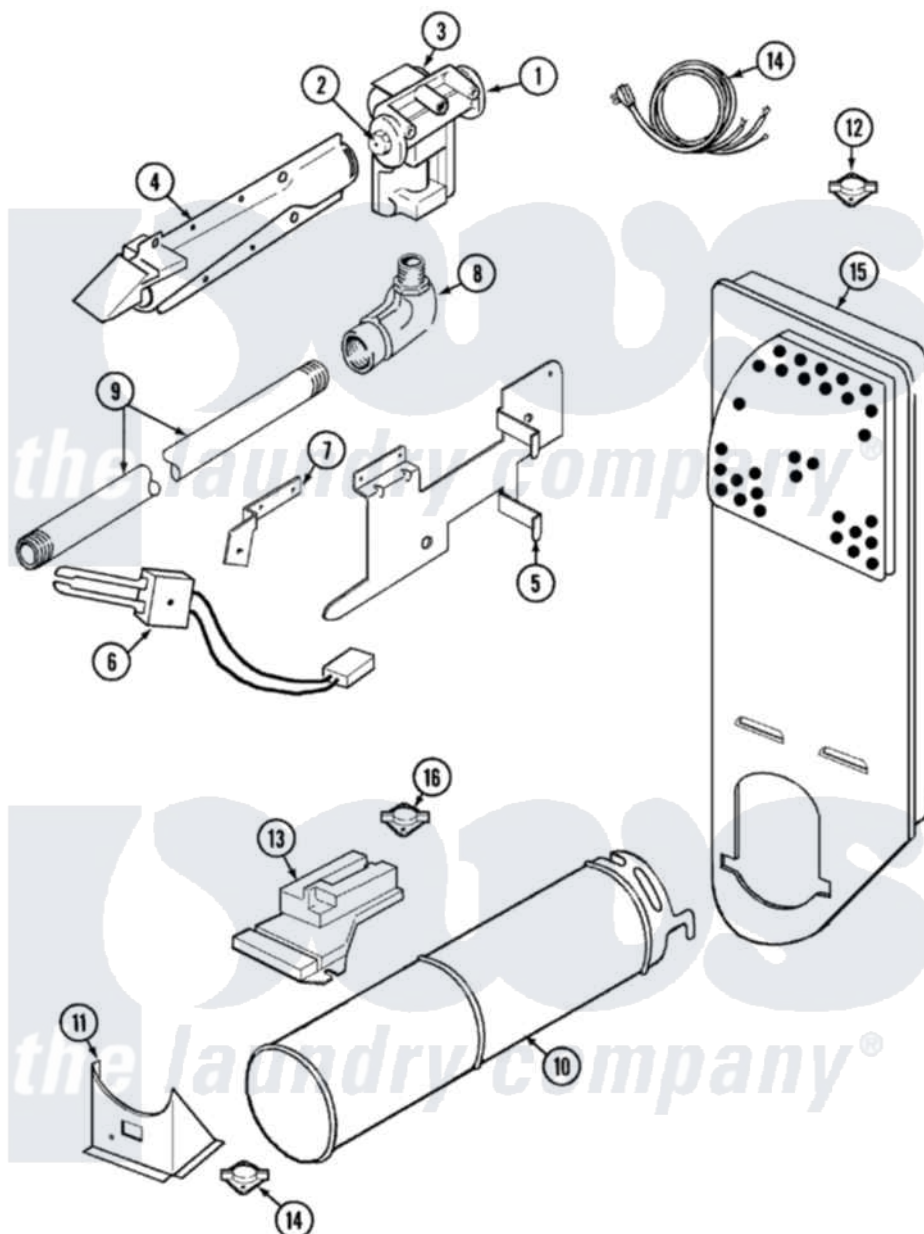

Admiral ADG20K3H 05 - GAS CARRYING (REV. E-G)

Admiral [Residential Admiral ADG20K3H Dryer Parts](#) Parts Diagram 05 - GAS CARRYING (REV. E-G)
 Click on the part number to view part

Item	Original Part Number	Replaced By	Status	Part Description
1	53-0194	306176		Valve, Gas
2	63-3570			Burner Orifice
3	63-6615	279834		Coil-Valve
4	63-6682	31001784		Burner
5	25-7741	W10116760		Screw
"	53-0140			Mtg Bracket
6	53-0689	31001556		Igniter
7	53-0686		Not Available	BRACKET
"	25-3034			Clip, Wiring
"	25-7744	8281196		Screw
"	25-2134	W10116760		Screw
8	53-0101	31001042		Valve, Gas Shut Off
9	53-0173	31001777		Main Gas L
10	53-1884			Housing, Heater
"	53-1884			Housing, Heater
11	25-3092	90767		Screw, 8A X 3/8 HeX Washer Head Tapping

"	53-0139		Not Available	HEATER SUPPORT
"	25-7741	W10116760		Screw
12	25-0168			Screw
"	53-0143	LA-1053		Fuse Kit, Thermal
13	25-7741	W10116760		Screw
"	25-3092	90767		Screw, 8A X 3/8 HeX Washer Head Tapping
"	63-5013	338906		Radiant, Sensor
"	25-2134	W10116760		Screw
14	63-6259	31001547		Cord, Power
15	53-0169		Not Available	INLET AIR DUCT
16	LA-1053			Fuse Kit, Thermal
"	53-1096	LA-1053		Fuse Kit, Thermal
"	63-6766			Conversion Kit