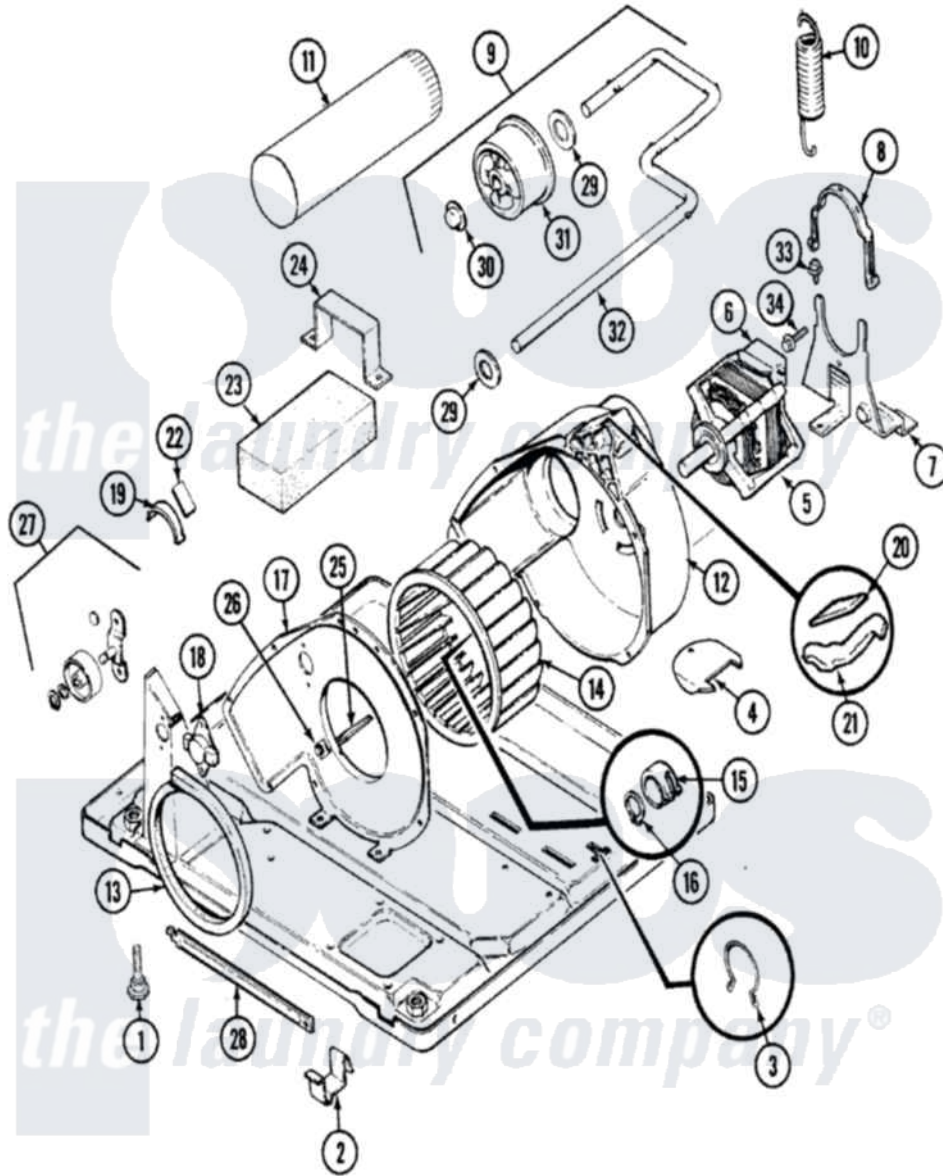

# Admiral ADG20K3H 06 - MOTOR & DRIVE (REV. E-G)

Admiral [Residential Admiral ADG20K3H Dryer Parts](#) Parts Diagram 06 - MOTOR & DRIVE (REV. E-G)  
 Click on the part number to view part

Item	Original Part Number	Replaced By	Status	Part Description
1	63-5834		Not Available	LEG, LEVELING
2	<a href="#">53-0120</a>			Clip, Front Panel
3	25-7027	<a href="#">16515</a>		Clip
4	53-0153		Not Available	SHIELD, WIRING
"	<a href="#">LA-1004</a>			Motor Mtg. Kit
"	25-7741	<a href="#">W10116760</a>		Screw
5	53-1080	<a href="#">341241</a>		Belt
"	53-2275	<a href="#">W10410996</a>		Motor-Drive
"	53-0189	<a href="#">LA-1004</a>		Motor Mtg. Kit
6	53-0693	<a href="#">53-0332</a>		Motor Switch
7	53-1932	<a href="#">31001570</a>		Bracket, Motor
"	53-0852		Not Available	MOTOR BRACKET
"	25-7811		Not Available	SCREW
8	53-0214	<a href="#">660658</a>		Clamp, Motor Mounting 343481 685441
9	<a href="#">53-2287</a>			Idler Assembly
"	53-0764	<a href="#">53-2366</a>		Idler Arm