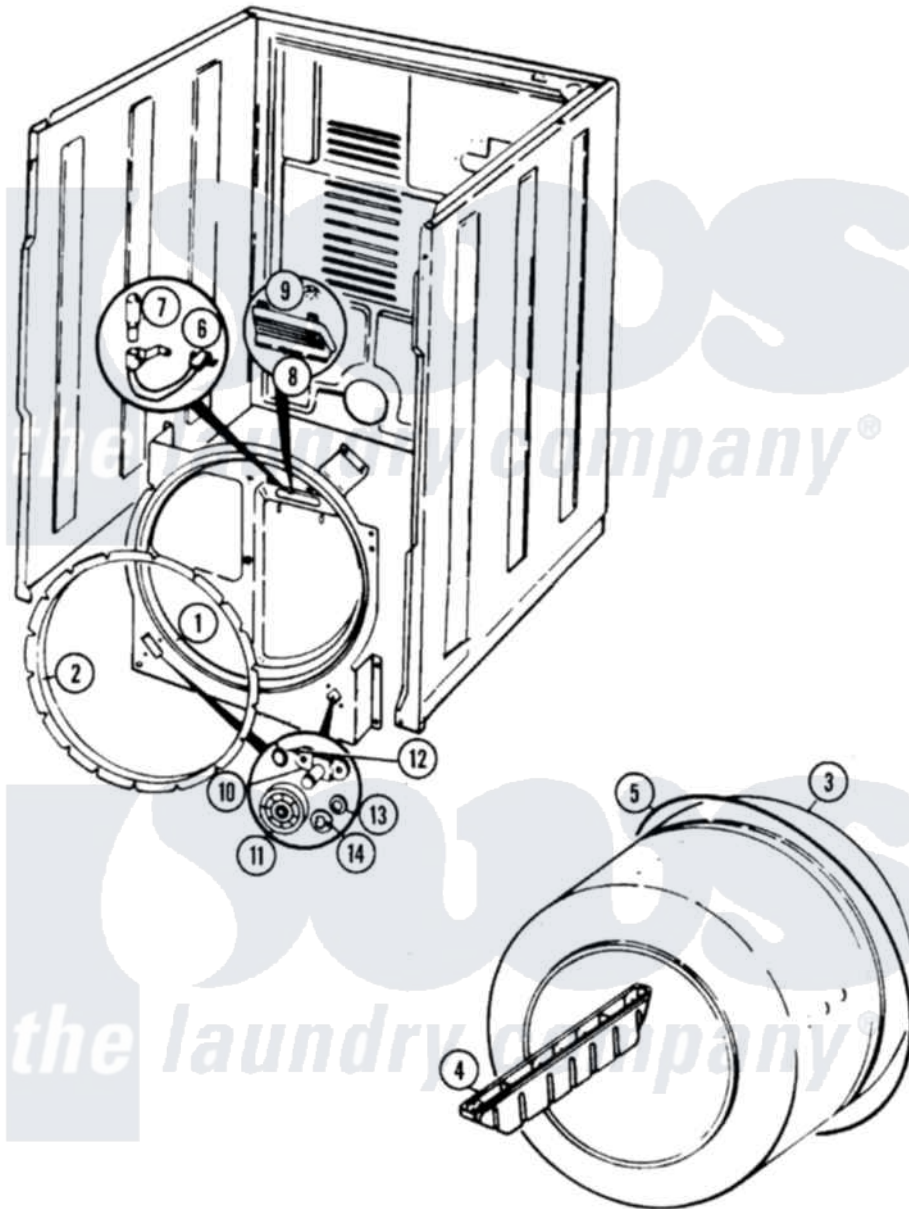

Admiral ADG20K3H 07 - TUMBLER (REV. E-G)

Admiral [Residential Admiral ADG20K3H Dryer Parts](#) Parts Diagram 07 - TUMBLER (REV. E-G)
 Click on the part number to view part

Item	Original Part Number	Replaced By	Status	Part Description
1	25-7733	681414		Screw, 10AB X 1/2
"	Y02100001	LA-1054		Dryer Bulkhead Kit
2	53-0282	31001637		Seal Assembly, Cylinder Front
3	53-1250			Cylinder
4	Y02100002		Not Available	BAFFLE (WHT)
"	25-7759	3196164		Screw
5	53-1080	341241		Belt
6	25-3457			Screw, Sems
"	53-0152	53-1580		Receptacle Assembly
7	53-0570	A3167501		Lamp Oven, Int.
8	53-0174			Lens, Bulb
9	25-3562	3195558		Nut
10	53-0197			Support Assembly-Cylinder Rear
"	25-7101	3351614		Screw, Gearcase Cover Mounting
11	53-0642	31001096		Roller

12	25-7813	Spacer
13	25-7814	Washer
14	LA-1008	Rr Roller Kit
"	25-7854	Ring, Retaining