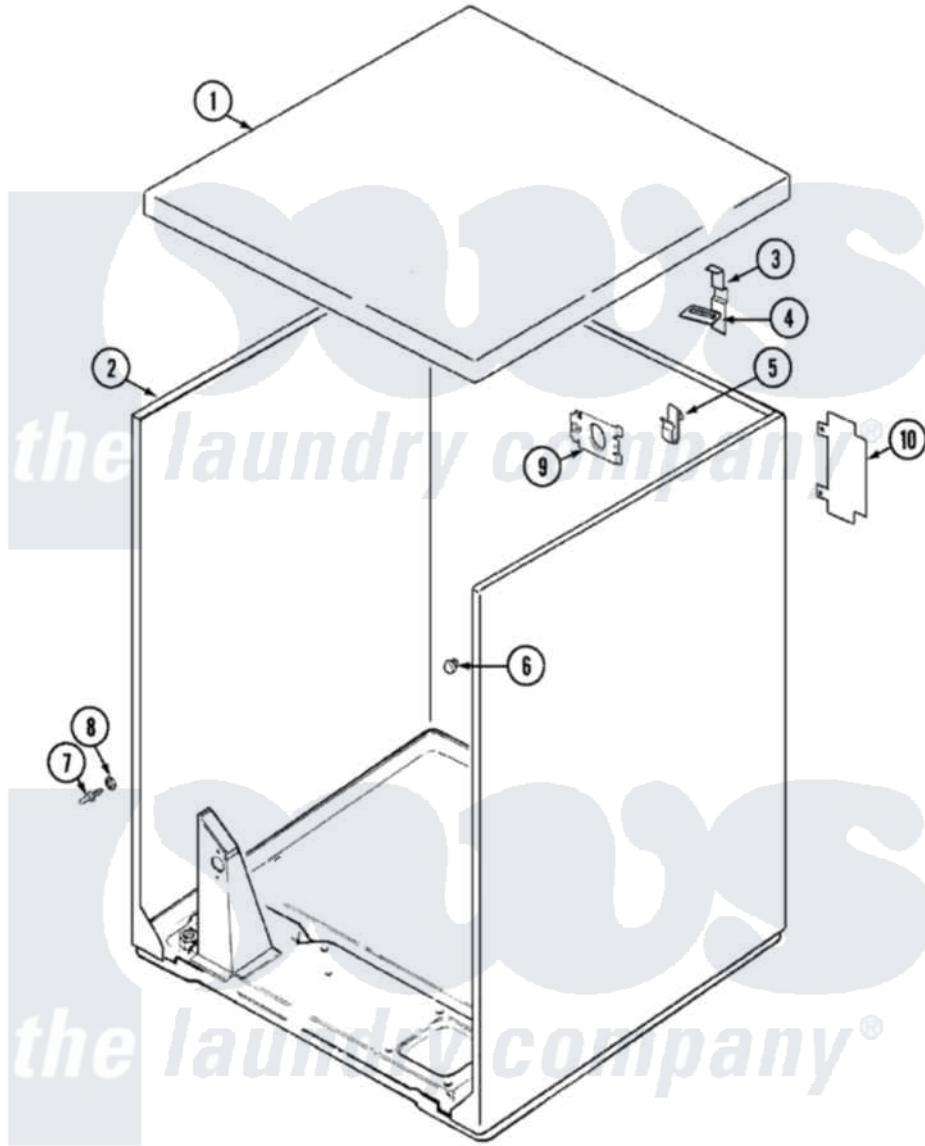

Admiral ADG20K3W 01 - CABINET (REV. E-G)

Admiral [Residential Admiral ADG20K3W Dryer Parts](#) Parts Diagram 01 - CABINET (REV. E-G)
 Click on the part number to view part

Item	Original Part Number	Replaced By	Status	Part Description
1	53-1711		Not Available	CABINET TOP (DRYER)
2	53-1644	31001714		Cabinet And Base Assembly
3	63-5712			Hinge, Cabinet Top
4	33-0930			Pad, Top Hinge
"	25-3092	90767		Screw, 8A X 3/8 HeX Washer Head Tapping
5	25-3034			Clip, Wiring
6	33-2653			Bumper, Cabinet
7	63-6148	53-0643		Pin, Locator
8	53-0200			Sleeve, Locator Pin
"	25-0224	3400029		Nut, Adapter Plate
9	53-0135		Not Available	SUPPORT, POWER CORD
10	53-0136			Cover, Supply Cord
"	25-7857	90767		Screw, 8A X 3/8 HeX Washer Head Tapping