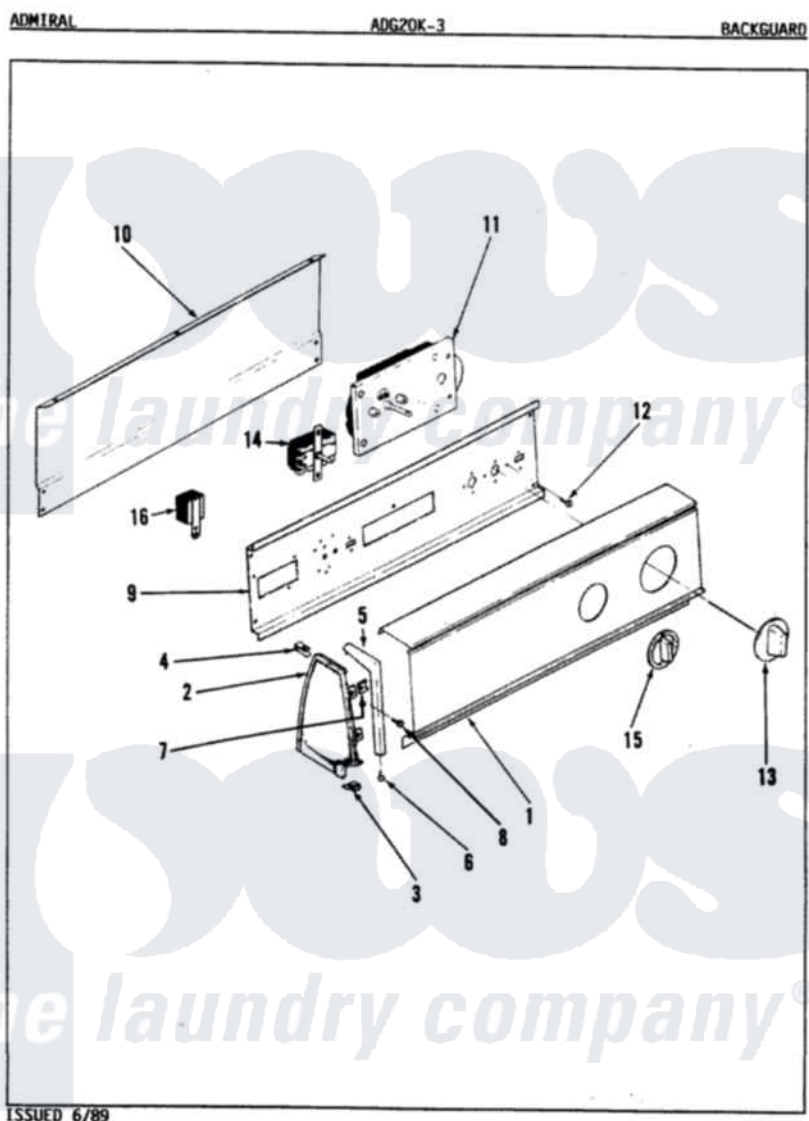

Admiral ADG20K3W 02 - CONTROL PANEL (REV. A-D)

Admiral Residential Admiral ADG20K3W Dryer Parts Parts Diagram 02 - CONTROL PANEL (REV. A-D)
 Click on the part number to view part

Item	Original Part Number	Replaced By	Status	Part Description
1	53-1281		Not Available	CONTROL PANEL
2	35-2488	21001452		Cap- End
"	25-7649	910187		Screw
"	25-7702			Speedclip, End Cap To Control Panel
"	35-2487	21001451		Cap- End
"	53-0264			RH Endcap
"	53-0265			LH Endcap
3	25-7851			Speedclip, End Cap To Top
"	25-7697	25-2219		Screw
4	25-7435	33002917		Screw, No.10-16
"	25-7852			Speedclip, Rr Shld To End Cap
5	53-0278		Not Available	TRIM, END CAP (LT)
"	53-0277		Not Available	TRIM, END CAP (RT)
6	25-7760			Screw
7	25-7702			Speedclip, End Cap To Control

	25-1192		Panel
8	25-3092	90767	Screw, 8A X 3/8 HeX Washer Head Tapping
9	53-1676		Shield, Control
"	53-0365	53-1676	Shield, Control
10	53-0268	21001460	Shield, Rear
"	35-2688	21001460	Shield, Rear
11	63-6752	Not Available	TIMER MOTOR
"	53-1303	Not Available	TIMER
12	25-0205	216412	Screw, Bracket To Timer
13	53-1356	31001219	Knob Ski
14	53-0344	Not Available	SWITCH, TEMPERATURE
"	25-3092	90767	Screw, 8A X 3/8 HeX Washer Head Tapping
15	35-2185	21001283	Knob, Selector---Piq
16	63-6731	53-1639	Buzzer Assembly
"	25-3092	90767	Screw, 8A X 3/8 HeX Washer Head Tapping