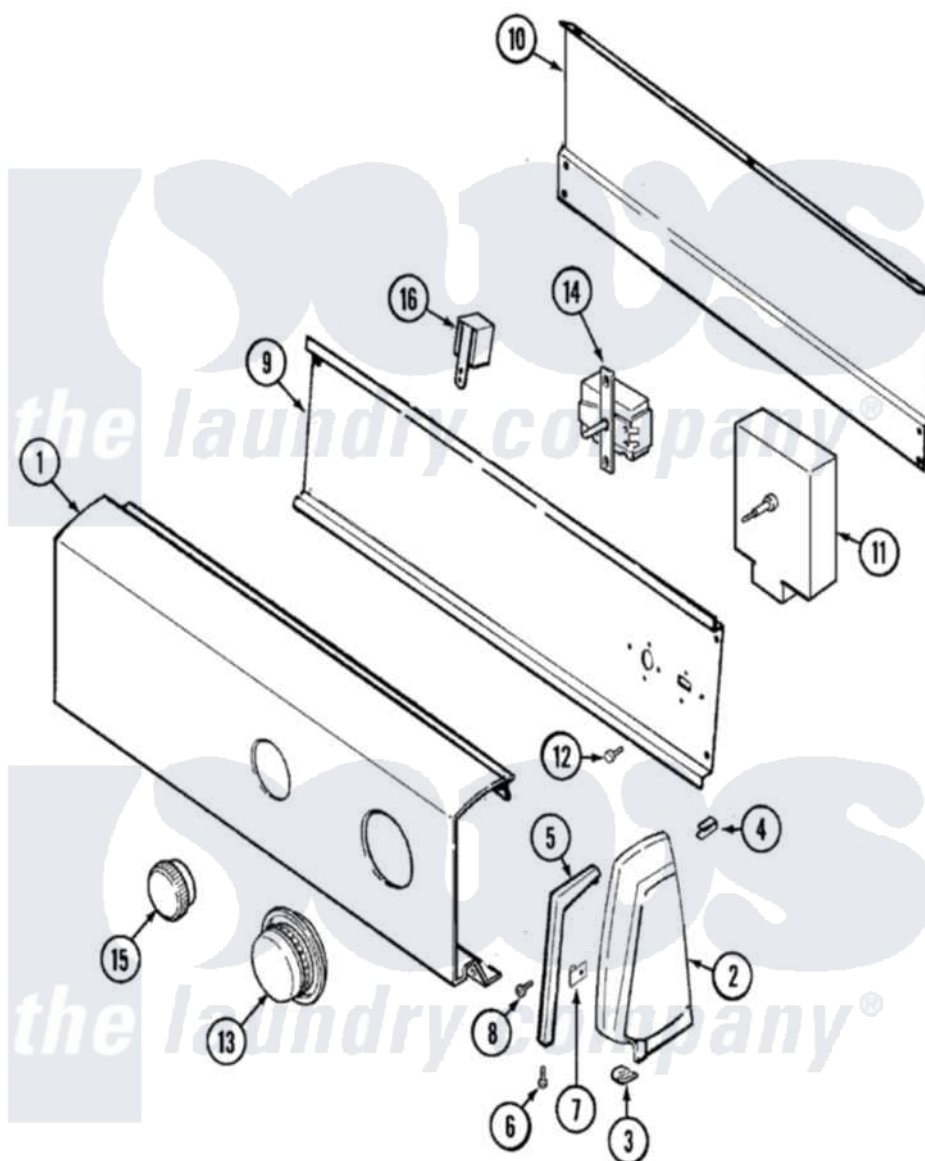

# Admiral ADG20K3W 03 - CONTROL PANEL (REV. E-G)

Admiral Residential Admiral ADG20K3W Dryer Parts Parts Diagram 03 - CONTROL PANEL (REV. E-G)  
 Click on the part number to view part

Item	Original Part Number	Replaced By	Status	Part Description
1	53-1281		Not Available	CONTROL PANEL
2	25-7649	<a href="#">910187</a>		Screw
"	25-7697	<a href="#">25-2219</a>		Screw
"	<a href="#">25-7702</a>			Speedclip, End Cap To Control Panel
"	<a href="#">25-7851</a>			Speedclip, End Cap To Top
"	35-2487	<a href="#">21001451</a>		Cap- End
"	35-2488	<a href="#">21001452</a>		Cap- End
3	<a href="#">25-7851</a>			Speedclip, End Cap To Top
"	25-7691		Not Available	SCREW, END CAP TO TOP
4	25-7435	<a href="#">33002917</a>		Screw, No.10-16
"	<a href="#">25-7852</a>			Speedclip, Rr Shld To End Cap
5	53-0277		Not Available	TRIM, END CAP (RT)
"	53-0278		Not Available	TRIM, END CAP (LT)
6	<a href="#">25-7760</a>			Screw
7	<a href="#">25-7702</a>			Speedclip, End Cap To Control

7	<a href="#">25-1702</a>		Panel
8	25-3092	<a href="#">90767</a>	Screw, 8A X 3/8 HeX Washer Head Tapping
9	<a href="#">53-1676</a>		Shield, Control
10	35-2688	<a href="#">21001460</a>	Shield, Rear
11	<a href="#">53-1758</a>		Timer
"	53-1303	Not Available	TIMER
"	<a href="#">53-1758</a>		Timer
12	25-0205	<a href="#">216412</a>	Screw, Bracket To Timer
"	25-7435	<a href="#">33002917</a>	Screw, No.10-16
"	25-7435	<a href="#">33002917</a>	Screw, No.10-16
13	53-1356	<a href="#">31001219</a>	Knob Ski
14	53-0344	Not Available	SWITCH, TEMPERATURE
"	25-3092	<a href="#">90767</a>	Screw, 8A X 3/8 HeX Washer Head Tapping
15	35-2185	<a href="#">21001283</a>	Knob, Selector---Piq
16	25-3092	<a href="#">90767</a>	Screw, 8A X 3/8 HeX Washer Head Tapping
"	63-6731	<a href="#">53-1639</a>	Buzzer Assembly
"	53-1447-2	Not Available	MANUAL, USE & CARE