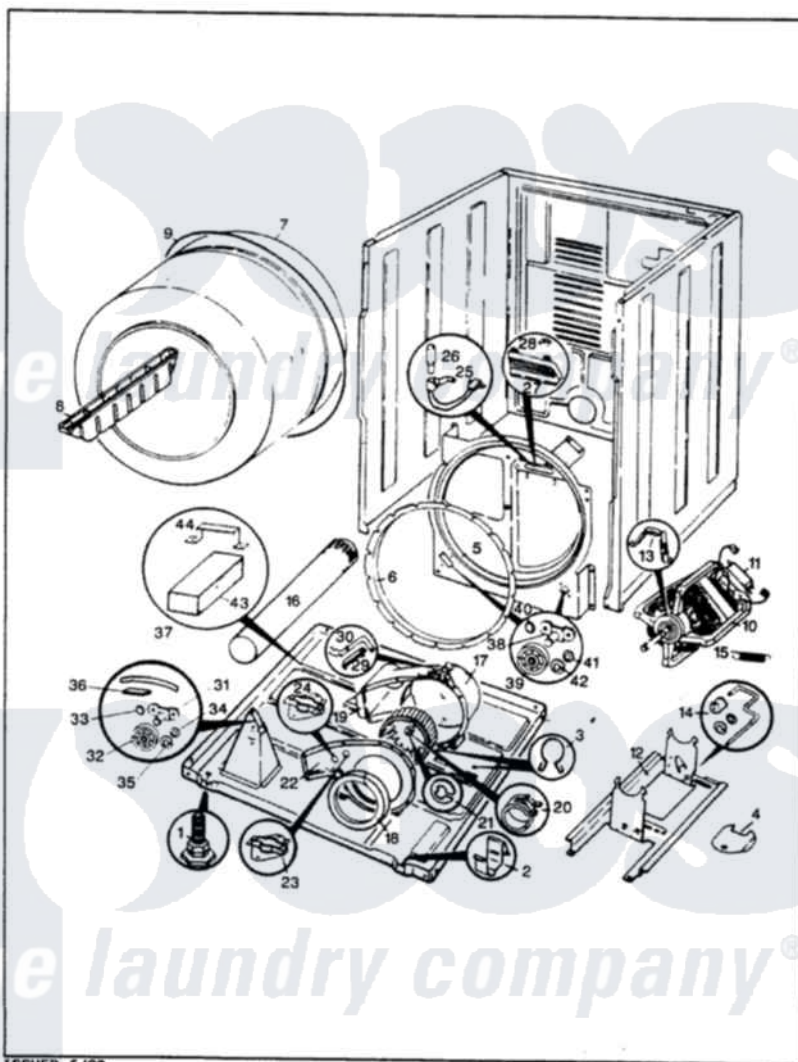

# Admiral ADG20K3W 04 - CYLINDER & DRIVE (REV. A-D)

ADMIRAL ADG20K-3 CYLINDER & DRIVE

ISSUED 6/89

Admiral Residential Admiral ADG20K3W Dryer Parts Parts Diagram 04 - CYLINDER & DRIVE (REV. A-D)  
 Click on the part number to view part

Item	Original Part Number	Replaced By	Status	Part Description
1	63-5519		Not Available	LEG, LEVELING
2	<a href="#">53-0120</a>			Clip, Front Panel
3	25-7027	<a href="#">16515</a>		Clip
4	25-7741	<a href="#">W10116760</a>		Screw
"	53-0153		Not Available	SHIELD, WIRING
5	Y02100001	<a href="#">LA-1054</a>		Dryer Bulkhead Kit
6	53-0282	<a href="#">31001637</a>		Seal Assembly, Cylinder Front
7	<a href="#">53-1250</a>			Cylinder
8	25-7759	<a href="#">3196164</a>		Screw
"	Y02100001	<a href="#">LA-1054</a>		Dryer Bulkhead Kit
9	<a href="#">LA-1004</a>			Motor Mtg. Kit
"	53-1080	<a href="#">341241</a>		Belt
10	53-0189	<a href="#">LA-1004</a>		Motor Mtg. Kit
11	53-0936	<a href="#">LA-1004</a>		Motor Mtg. Kit
12	25-7811		Not Available	SCREW
"	53-0852		Not Available	MOTOR BRACKET