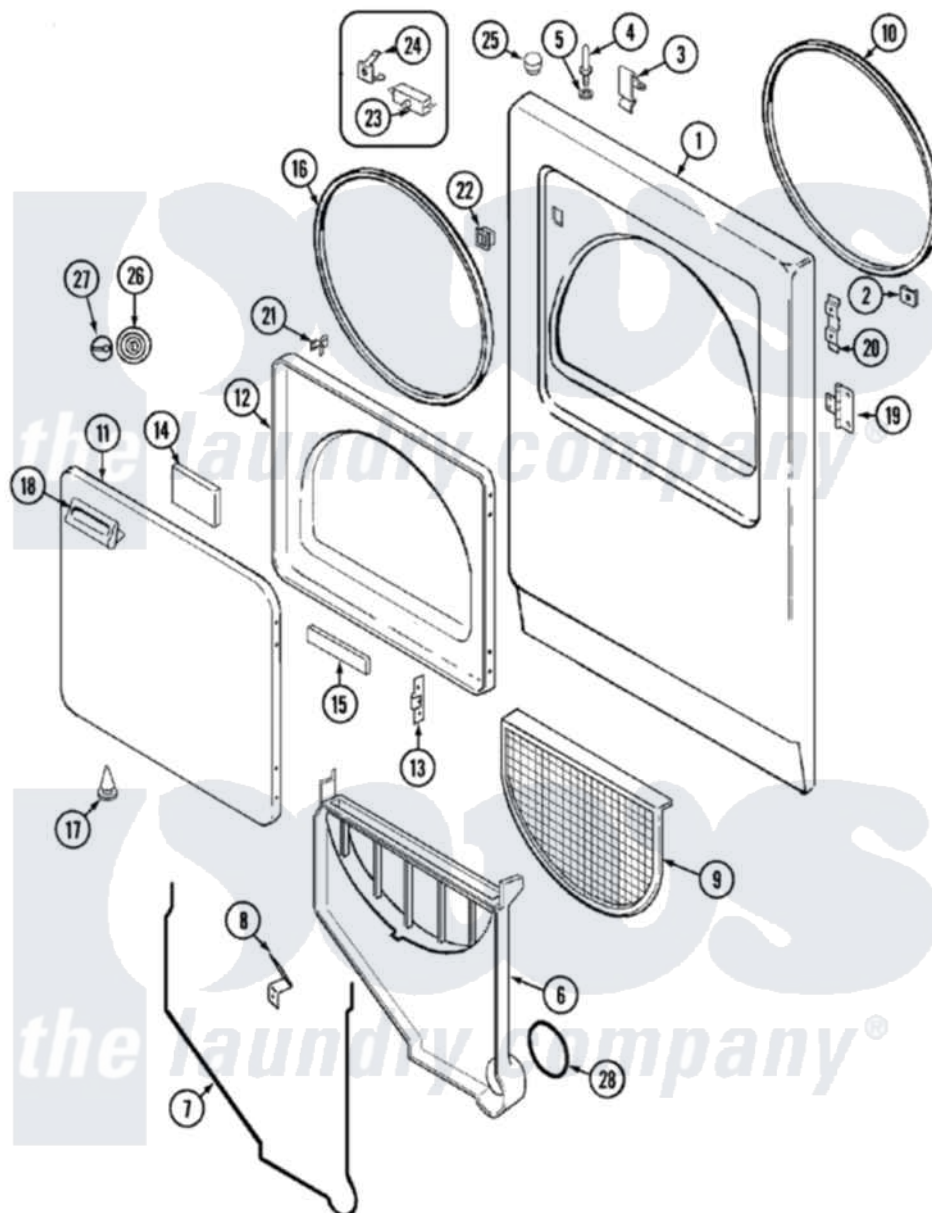

Admiral ADG20K3W 05 - DOOR (REV. E-G)

Admiral [Residential Admiral ADG20K3W Dryer Parts](#) Parts Diagram 05 - DOOR (REV. E-G)
 Click on the part number to view part

Item	Original Part Number	Replaced By	Status	Part Description
1	53-0727	12001190		Panel Kit
2	25-7817		Not Available	CLIP, U-TYPE
"	25-7820	489478		Screw, 8 X 1/2
3	25-7220			Clip, Cabinet Top
4	63-6148	53-0643		Pin, Locator
5	53-0200			Sleeve, Locator Pin
"	25-0224	3400029		Nut, Adapter Plate
6	25-7810	415013-35		Screw
"	53-1299	12001324		Duct Kit, Collector
7	53-0203	12001324		Duct Kit, Collector
8	53-0123			Clip
9	53-0918			Filter, Lint
10	53-0282	31001637		Seal Assembly, Cylinder Front
11	53-0154			Panel, Outer Door
12	53-0104	LA-1024		Inner Door Kit
13	53-0119			Clip, Hinge

14	53-0251	53-1490	Door Pad
15	53-0252	53-1491	Door Pad
16	25-7770	3196169	Screw, Element
"	53-0112	31001529	Seal, Door
17	25-3534	25-7889	Plug Button
18	25-7810	415013-35	Screw
"	53-0927		Handle, Door
19	53-0122	53-1492	Hinge, Dryer Door
"	25-7809		Screw, No.6-20 1/2 Flthd Torx
20	53-0121	Not Available	TWIN NUT
21	LA-1003		Door Catch Kit
"	73-0033	LA-1003	Door Catch Kit
22	53-0187	LA-1003	Door Catch Kit
"	25-7828	489483	Screw 10-32 X 1/2
23	53-0148		Switch, Door
"	LA-1005		Switch Kit
24	63-5990	31001319	Clip, Switch
25	33-2653		Bumper, Cabinet
26	53-0155	Not Available	PLUG, GAS ACCESS (WHT)
27	53-0156		Button, Gas Access
"	53-0593	Not Available	CHROME BUTTON
28	53-0203	12001324	Duct Kit, Collector