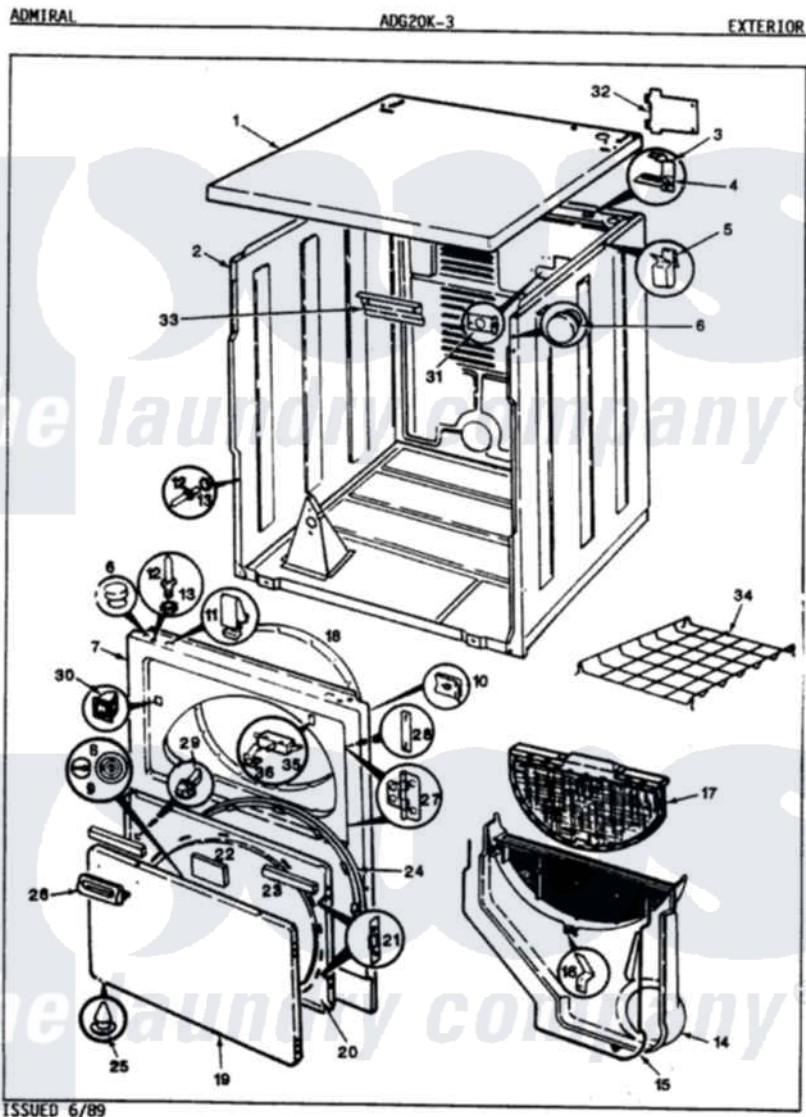

Admiral ADG20K3W 06 - EXTERIOR (REV. A-D)

Admiral [Residential Admiral ADG20K3W Dryer Parts](#) Parts Diagram 06 - EXTERIOR (REV. A-D)
 Click on the part number to view part

Item	Original Part Number	Replaced By	Status	Part Description
1	53-1711		Not Available	CABINET TOP (DRYER)
"	53-0314		Not Available	CABINET TOP
2	53-0160	31001714		Cabinet And Base Assembly
3	63-5712			Hinge, Cabinet Top
4	25-3092	90767		Screw, 8A X 3/8 HeX Washer Head Tapping
"	33-0930			Pad, Top Hinge
5	25-3034			Clip, Wiring
6	33-2653			Bumper, Cabinet
8	53-0592		Not Available	CHROME PLUG
"	53-0155		Not Available	PLUG, GAS ACCESS (WHT)
9	53-0156			Button, Gas Access
"	53-0593		Not Available	CHROME BUTTON
10	25-7817		Not Available	CLIP, U-TYPE
"	25-7820	489478		Screw, 8 X 1/2
11	25-7220			Clip, Cabinet Top
12	63-6148	53-0643		Pin, Locator