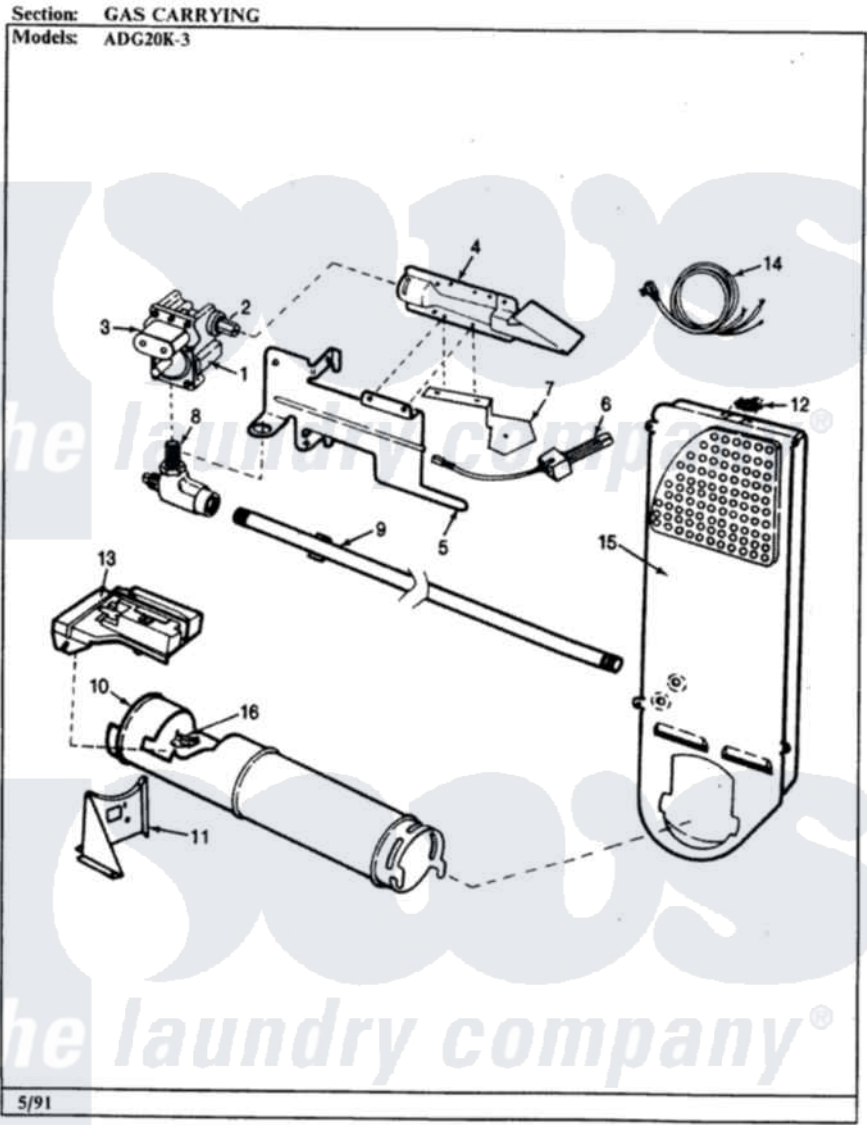

Admiral ADG20K3W 07 - GAS CARRYING (REV. A-D)

Admiral Residential Admiral ADG20K3W Dryer Parts Parts Diagram 07 - GAS CARRYING (REV. A-D)
Click on the part number to view part

Item	Original Part Number	Replaced By	Status	Part Description
1	53-0194	306176		Valve, Gas
2	63-3570			Burner Orifice
3	63-6615	279834		Coil-Valve
4	63-6682	31001784		Burner
5	25-7741	W10116760		Screw
"	53-0140			Mtg Bracket
6	53-0689	31001556		Igniter
7	25-7744	8281196		Screw
"	53-0686		Not Available	BRACKET
"	25-3034			Clip, Wiring
"	25-2134	W10116760		Screw
8	53-0101	31001042		Valve, Gas Shut Off
9	53-0173	31001777		Main Gas L
10	53-1884			Housing, Heater
"	53-0138		Not Available	HEATER HOUSING
"	25-3032		Not Available	WIRING CLIP

11	25-7741	W10116760		Screw
"	25-3092	90767		Screw, 8A X 3/8 HeX Washer Head Tapping
"	53-0139		Not Available	HEATER SUPPORT
12	25-0168			Screw
"	53-0143	LA-1053		Fuse Kit, Thermal
13	25-7741	W10116760		Screw
"	25-3092	90767		Screw, 8A X 3/8 HeX Washer Head Tapping
"	63-5013	338906		Radiant, Sensor
"	25-2134	W10116760		Screw
14	63-6259	31001547		Cord, Power
15	53-0169		Not Available	INLET AIR DUCT
16	LA-1053			Fuse Kit, Thermal
"	53-1096	LA-1053		Fuse Kit, Thermal
"	63-6766			Conversion Kit