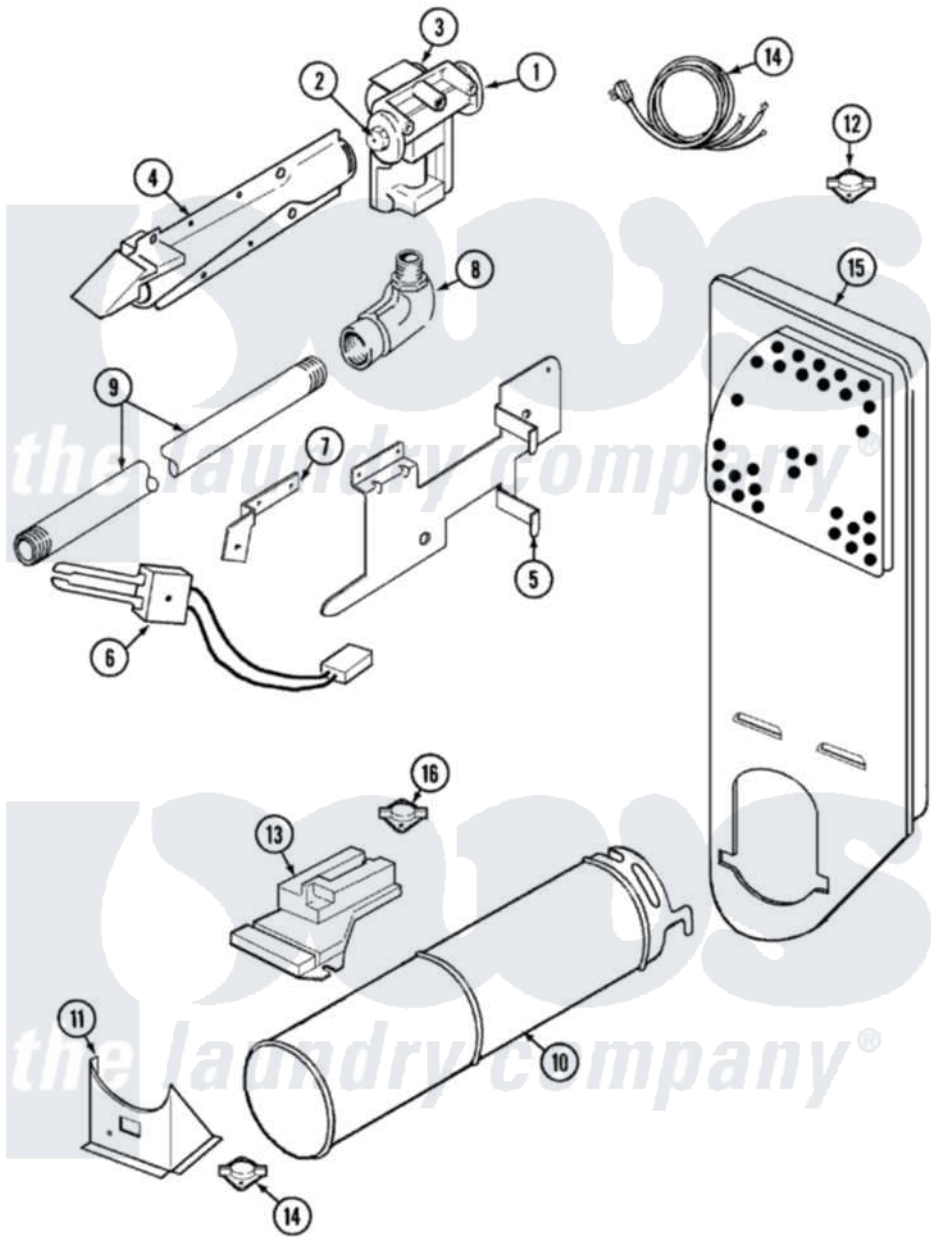

Admiral ADG20K3W 08 - GAS CARRYING (REV. E-G)

Admiral [Residential Admiral ADG20K3W Dryer Parts](#) Parts Diagram 08 - GAS CARRYING (REV. E-G)
 Click on the part number to view part

Item	Original Part Number	Replaced By	Status	Part Description
1	53-0194	306176		Valve, Gas
2	63-3570			Burner Orifice
3	63-6615	279834		Coil-Valve
4	63-6682	31001784		Burner
5	25-7741	W10116760		Screw
"	53-0140			Mtg Bracket
6	53-0689	31001556		Igniter
7	53-0686		Not Available	BRACKET
"	25-3034			Clip, Wiring
"	25-7744	8281196		Screw
"	25-2134	W10116760		Screw
8	53-0101	31001042		Valve, Gas Shut Off
9	53-0173	31001777		Main Gas L
10	53-1884			Housing, Heater
"	53-1884			Housing, Heater
11	25-3092	90767		Screw, 8A X 3/8 HeX Washer Head Tapping

"	53-0139		Not Available	HEATER SUPPORT
"	25-7741	W10116760		Screw
12	25-0168			Screw
"	53-0143	LA-1053		Fuse Kit, Thermal
13	25-7741	W10116760		Screw
"	25-3092	90767		Screw, 8A X 3/8 HeX Washer Head Tapping
"	63-5013	338906		Radiant, Sensor
"	25-2134	W10116760		Screw
14	63-6259	31001547		Cord, Power
15	53-0169		Not Available	INLET AIR DUCT
16	LA-1053			Fuse Kit, Thermal
"	53-1096	LA-1053		Fuse Kit, Thermal
"	63-6766			Conversion Kit