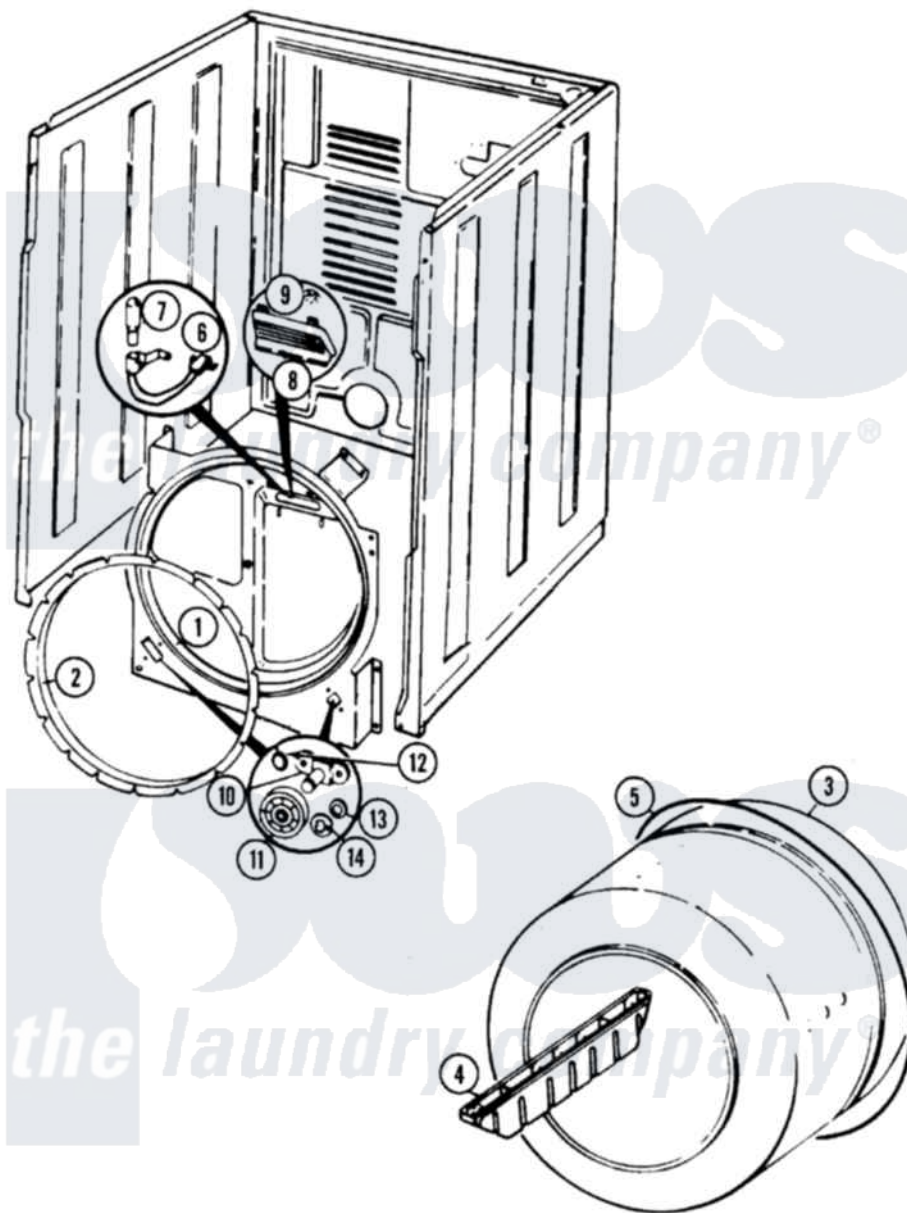

Admiral ADG20K3W 10 - TUMBLER (REV. E-G)

Admiral [Residential Admiral ADG20K3W Dryer Parts](#) Parts Diagram 10 - TUMBLER (REV. E-G)
 Click on the part number to view part

Item	Original Part Number	Replaced By	Status	Part Description
1	25-7733	681414		Screw, 10AB X 1/2
"	Y02100001	LA-1054		Dryer Bulkhead Kit
2	53-0282	31001637		Seal Assembly, Cylinder Front
3	53-1250			Cylinder
4	Y02100002		Not Available	BAFFLE (WHT)
"	25-7759	3196164		Screw
5	53-1080	341241		Belt
6	25-3457			Screw, Sems
"	53-0152	53-1580		Receptacle Assembly
7	53-0570	A3167501		Lamp Oven, Int.
8	53-0174			Lens, Bulb
9	25-3562	3195558		Nut
10	53-0197			Support Assembly-Cylinder Rear
"	25-7101	3351614		Screw, Gearcase Cover Mounting
11	53-0642	31001096		Roller

12	25-7813	Spacer
13	25-7814	Washer
14	LA-1008	Rr Roller Kit
"	25-7854	Ring, Retaining