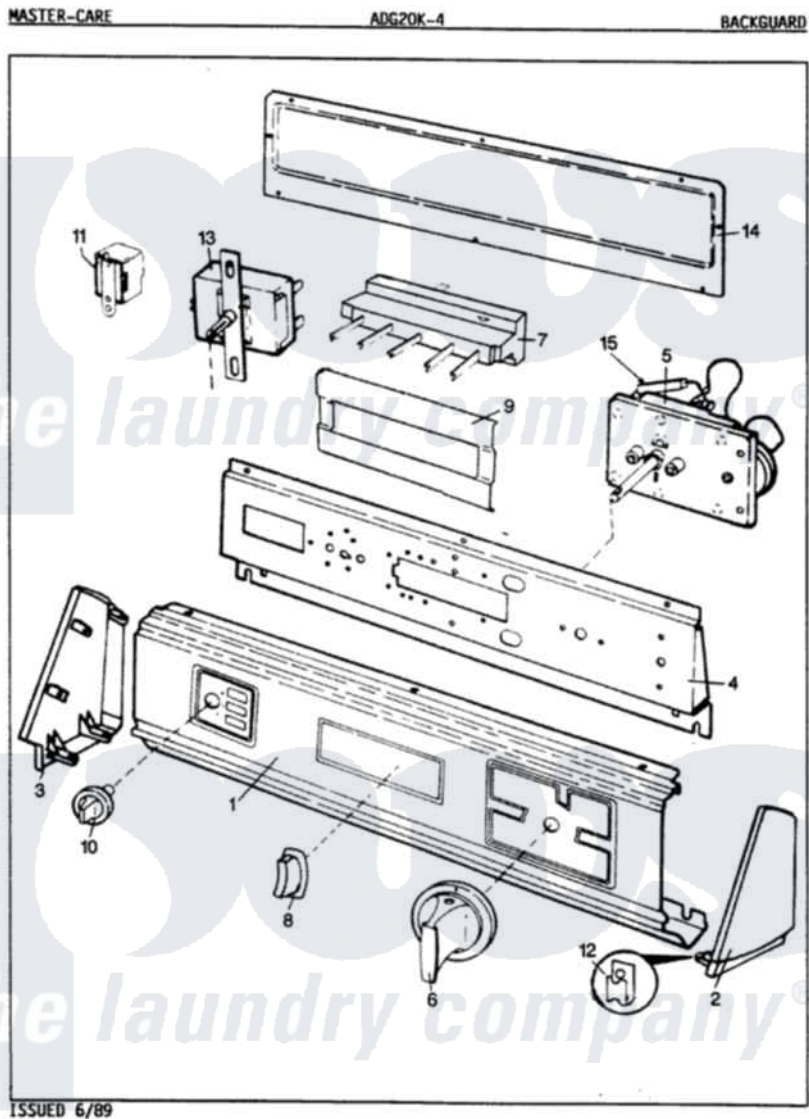

Admiral ADG20K4A 01 - CONTROL PANEL (REV. A-B)

Admiral Residential Admiral ADG20K4A Dryer Parts Parts Diagram 01 - CONTROL PANEL (REV. A-B)
 Click on the part number to view part

Item	Original Part Number	Replaced By	Status	Part Description
1	25-7793			Screw
"	53-1280		Not Available	CONTROL PANEL
"	25-7702			Speedclip, End Cap To Control Panel
2	53-0265			LH Endcap
3	25-7760			Screw
"	53-0264			RH Endcap
"	53-0277		Not Available	TRIM, END CAP (RT)
"	53-0278		Not Available	TRIM, END CAP (LT)
4	53-0323		Not Available	CONTROL SHIELD
"	25-7702			Speedclip, End Cap To Control Panel
"	25-3092	90767		Screw, 8A X 3/8 HeX Washer Head Tapping
5	53-1300		Not Available	TIMER
"	63-5685	63-5613		Timer
"	25-0088	489483		Screw 10-32 X 1/2

6	53-1533	31001219	Knob Ski
"	25-6044		Set Screw
7	53-1296		Switch
8	35-0385		Pushbutton
9	33-6621	Not Available	BRACKET, SWITCH
"	25-7712	Not Available	SCREW
10	35-2185	21001283	Knob, Selector---Piq
11	63-6731	53-1639	Buzzer Assembly
"	25-3092	90767	Screw, 8A X 3/8 HeX Washer Head Tapping
12	25-7702		Speedclip, End Cap To Control Panel
13	25-3092	90767	Screw, 8A X 3/8 HeX Washer Head Tapping
"	53-1263		Rotary Switch
14	25-3092	90767	Screw, 8A X 3/8 HeX Washer Head Tapping
"	25-3457		Screw, Sems
"	25-7435	33002917	Screw, No.10-16
"	25-7697	25-2219	Screw
"	25-7851		Speedclip, End Cap To Top
"	25-7852		Speedclip, Rr Shld To End Cap
"	34-9487	Not Available	PLATE, REINFORCEMENT
"	53-0268	21001460	Shield, Rear
15	33-8541	Not Available	SWITCH PAD