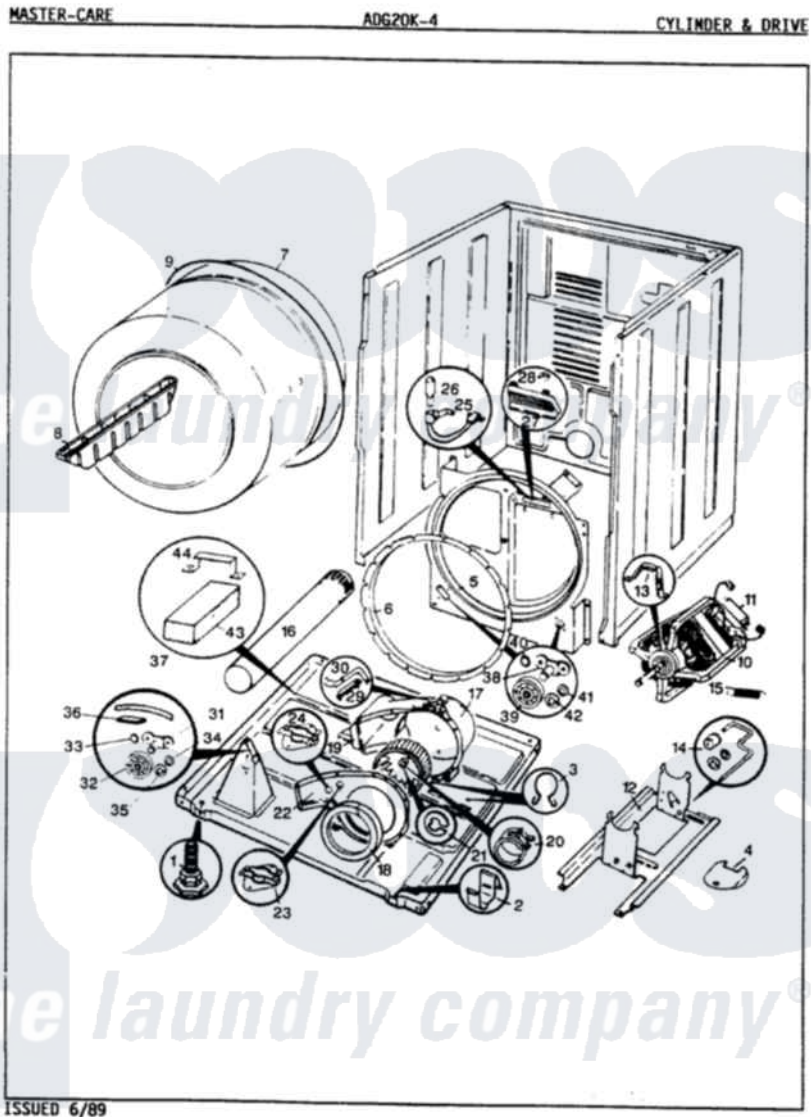

Admiral ADG20K4A 02 - CYLINDER & DRIVE (REV. A-B)

Admiral Residential Admiral ADG20K4A Dryer Parts Parts Diagram 02 - CYLINDER & DRIVE (REV. A-B)
 Click on the part number to view part

Item	Original Part Number	Replaced By	Status	Part Description
1	63-5519		Not Available	LEG, LEVELING
2	53-0120			Clip, Front Panel
3	25-7027	16515		Clip
4	53-0153		Not Available	SHIELD, WIRING
"	25-7741	W10116760		Screw
5	Y02100001	LA-1054		Dryer Bulkhead Kit
"	25-7733	681414		Screw, 10AB X 1/2
6	53-0282	31001637		Seal Assembly, Cylinder Front
7	53-1250			Cylinder
8	25-7759	3196164		Screw
"	Y02100002		Not Available	BAFFLE (WHT)
9	53-1080	341241		Belt
"	LA-1004			Motor Mtg. Kit
10	53-0189	LA-1004		Motor Mtg. Kit
11	53-0936	LA-1004		Motor Mtg. Kit
12	53-0852		Not Available	MOTOR BRACKET