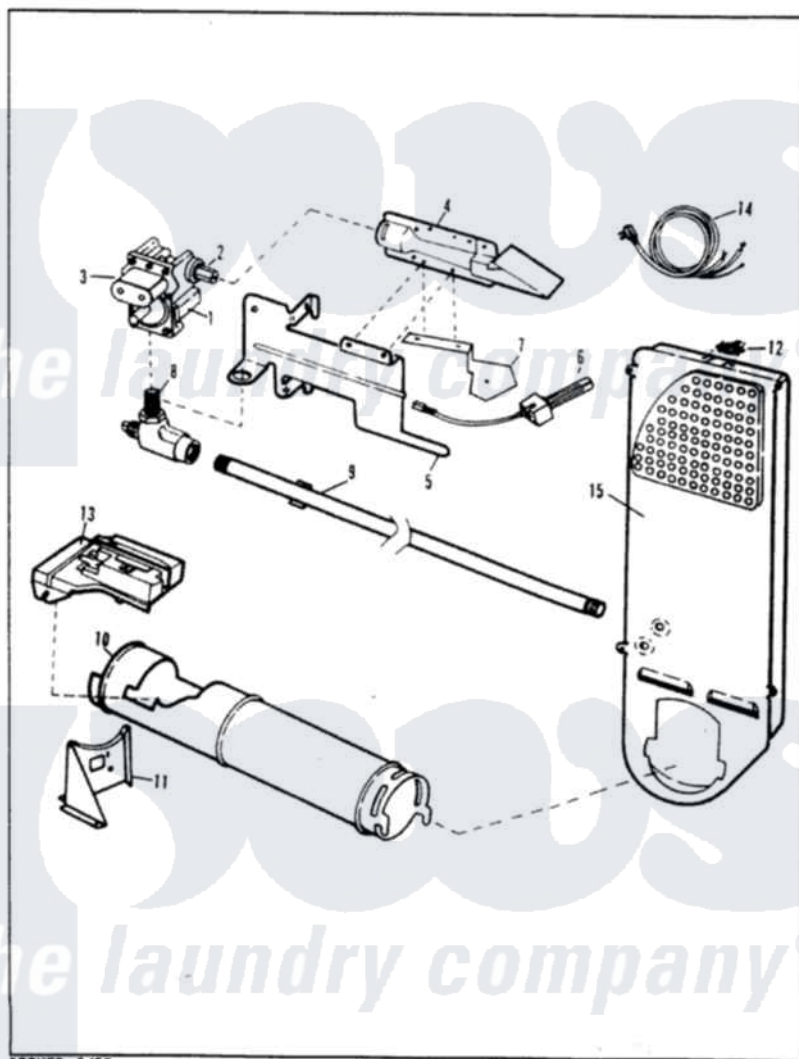

# Admiral ADG20K4A 03 - GAS CARRYING (REV. A-B)

MASTER-CARE

ADG20K-4

GAS CARRYING

ISSUED 6/89

Admiral [Residential Admiral ADG20K4A Dryer Parts](#) Parts Diagram 03 - GAS CARRYING (REV. A-B)

[Click on the part number to view part](#)

Item	Original Part Number	Replaced By	Status	Part Description
1	53-0194	<a href="#">306176</a>		Valve, Gas
2	<a href="#">63-3570</a>			Burner Orifice
3	63-6615	<a href="#">279834</a>		Coil-Valve
"	63-6614	<a href="#">279834</a>		Coil-Valve
"	W10124350		Not Available	NOT REQUIRED PART OR SEE NOTE
4	63-6682	<a href="#">31001784</a>		Burner
5	25-7741	<a href="#">W10116760</a>		Screw
"	<a href="#">53-0140</a>			Mtg Bracket
6	53-0689	<a href="#">31001556</a>		Igniter
7	<a href="#">25-3034</a>			Clip, Wiring
"	25-2134	<a href="#">W10116760</a>		Screw
"	25-7744	<a href="#">8281196</a>		Screw
"	53-0686		Not Available	BRACKET
8	53-0101	<a href="#">31001042</a>		Valve, Gas Shut Off
9	53-0173	<a href="#">31001777</a>		Main Gas L
"	25-7741	<a href="#">W10116760</a>		Screw

10	53-0138		Not Available	HEATER HOUSING
11	25-7741	<a href="#">W10116760</a>		Screw
"	25-3092	<a href="#">90767</a>		Screw, 8A X 3/8 HeX Washer Head Tapping
"	53-0139		Not Available	HEATER SUPPORT
12	53-0143	<a href="#">LA-1053</a>		Fuse Kit, Thermal
"	<a href="#">25-0168</a>			Screw
13	25-7741	<a href="#">W10116760</a>		Screw
"	63-5013	<a href="#">338906</a>		Radiant, Sensor
"	25-3092	<a href="#">90767</a>		Screw, 8A X 3/8 HeX Washer Head Tapping
"	25-2134	<a href="#">W10116760</a>		Screw
14	63-6259	<a href="#">31001547</a>		Cord, Power
15	<a href="#">LA-1053</a>			Fuse Kit, Thermal
"	53-0169		Not Available	INLET AIR DUCT
"	<a href="#">63-6766</a>			Conversion Kit