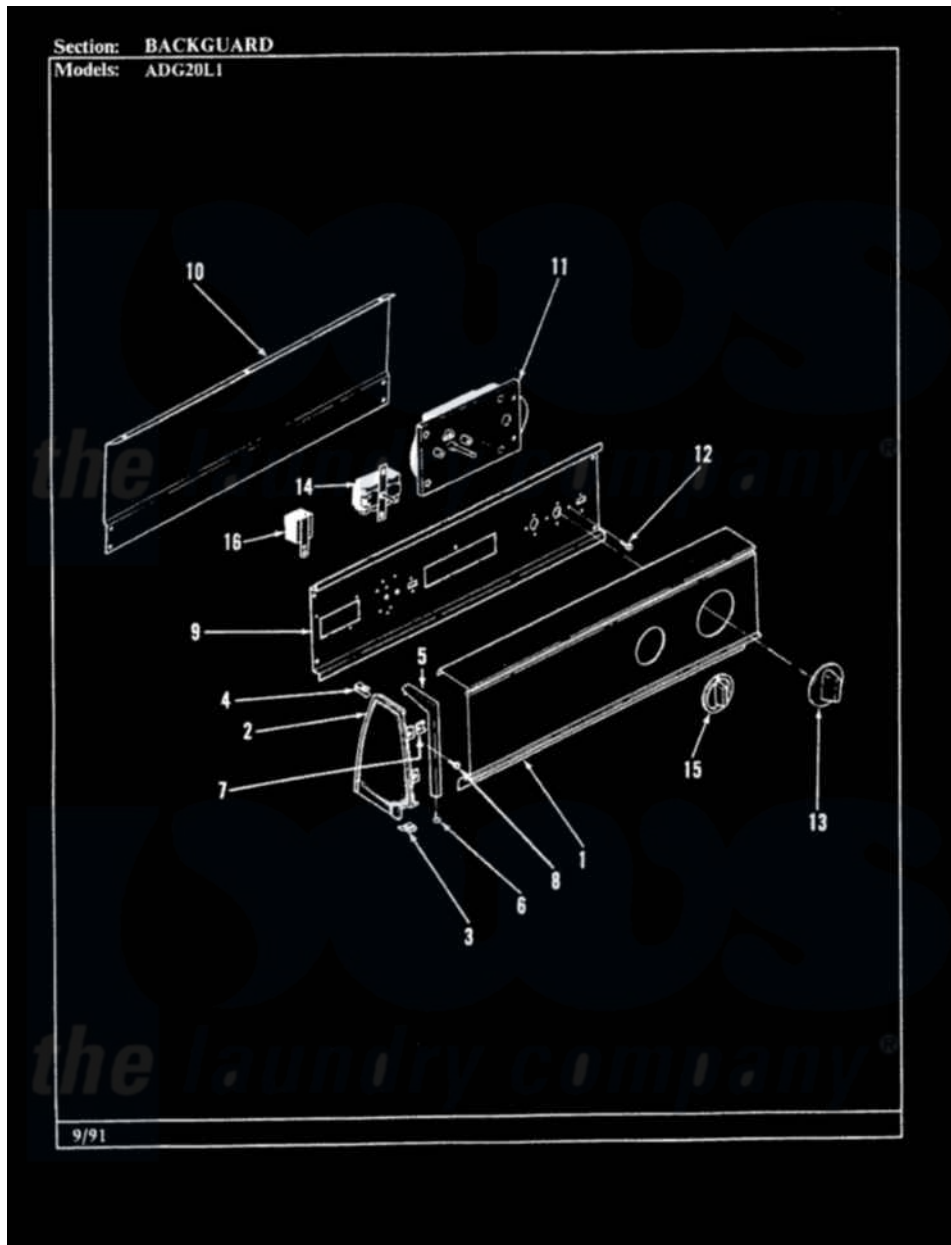

# Admiral ADG20L1A 01 - CONTROL PANEL (REV. A-C)

Admiral Residential Admiral ADG20L1A Dryer Parts Parts Diagram 01 - CONTROL PANEL (REV. A-C)  
 Click on the part number to view part

Item	Original Part Number	Replaced By	Status	Part Description
1	53-1525		Not Available	CONTROL PANEL
2	35-2487	<a href="#">21001451</a>		Cap- End
"	53-2488	<a href="#">31001109</a>		Owners Man
"	25-7649	<a href="#">910187</a>		Screw
"	<a href="#">25-7702</a>			Speedclip, End Cap To Control Panel
3	25-7691		Not Available	SCREW, END CAP TO TOP
"	<a href="#">25-7851</a>			Speedclip, End Cap To Top
4	25-7435	<a href="#">33002917</a>		Screw, No.10-16
"	<a href="#">25-7852</a>			Speedclip, Rr Shld To End Cap
5	53-0278		Not Available	TRIM, END CAP (LT)
"	53-0277		Not Available	TRIM, END CAP (RT)
6	<a href="#">25-7760</a>			Screw
7	<a href="#">25-7702</a>			Speedclip, End Cap To Control Panel
8	25-3092	<a href="#">90767</a>		Screw, 8A X 3/8 HeX Washer Head Tapping

9	<a href="#">53-1676</a>		Shield, Control
10	35-2688	<a href="#">21001460</a>	Shield, Rear
11	63-6752		Not Available
"	<a href="#">53-1547</a>		TIMER MOTOR
"	<a href="#">53-1803</a>		Timer
12	25-0205	<a href="#">216412</a>	Timer
"	25-7435	<a href="#">33002917</a>	Screw, Bracket To Timer
"	25-7435	<a href="#">33002917</a>	Screw, No.10-16
13	53-1533	<a href="#">31001219</a>	Knob Ski
14	53-1267	<a href="#">53-0456</a>	Switch, Selector
"	53-1267	<a href="#">53-0456</a>	Switch, Selector
15	35-2185	<a href="#">21001283</a>	Knob, Selector---Piq
16	<a href="#">53-1639</a>		Buzzer Assembly
"	25-3092	<a href="#">90767</a>	Screw, 8A X 3/8 HeX Washer Head Tapping
NI	53-1446	Not Available	MANUAL, USE & CARE