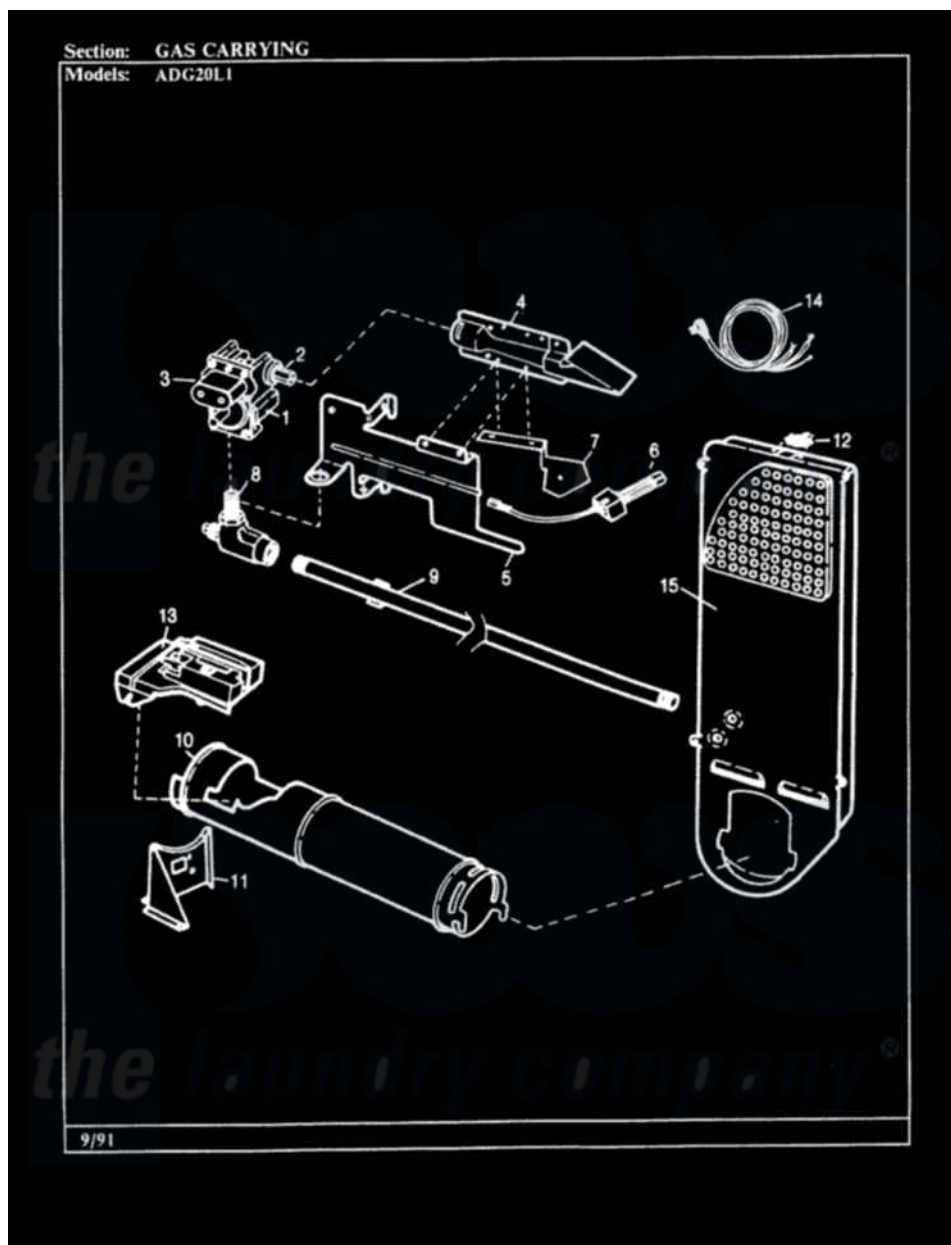

Admiral ADG20L1A 02 - GAS CARRYING (REV. A-C)

Admiral Residential Admiral ADG20L1A Dryer Parts Parts Diagram 02 - GAS CARRYING (REV. A-C)
 Click on the part number to view part

Item	Original Part Number	Replaced By	Status	Part Description
1	53-0194	306176		Valve, Gas
2	63-3570			Burner Orifice
3	63-6615	279834		Coil-Valve
"	63-6614	279834		Coil-Valve
4	63-6682	31001784		Burner
5	53-0140			Mtg Bracket
"	25-7741	W10116760		Screw
6	25-3034			Clip, Wiring
"	53-0689	31001556		Igniter
7	25-7744	8281196		Screw
"	25-2134	W10116760		Screw
"	53-0686		Not Available	BRACKET
8	53-0101	31001042		Valve, Gas Shut Off
9	53-0173	31001777		Main Gas L
10	53-1884			Housing, Heater
"	25-3032		Not Available	WIRING CLIP

11	25-3092	90767	Screw, 8A X 3/8 HeX Washer Head Tapping
"	25-7741	W10116760	Screw
"	53-0139		Not Available HEATER SUPPORT
12	25-0168		Screw
"	53-0143	LA-1053	Fuse Kit, Thermal
13	63-5013	338906	Radiant, Sensor
"	25-2134	W10116760	Screw
14	63-6259	31001547	Cord, Power
15	53-0169		Not Available INLET AIR DUCT
NI	12001031		Conversion Kit
"	LA-1053		Fuse Kit, Thermal
"	53-1096	LA-1053	Fuse Kit, Thermal
"	63-6766		Conversion Kit