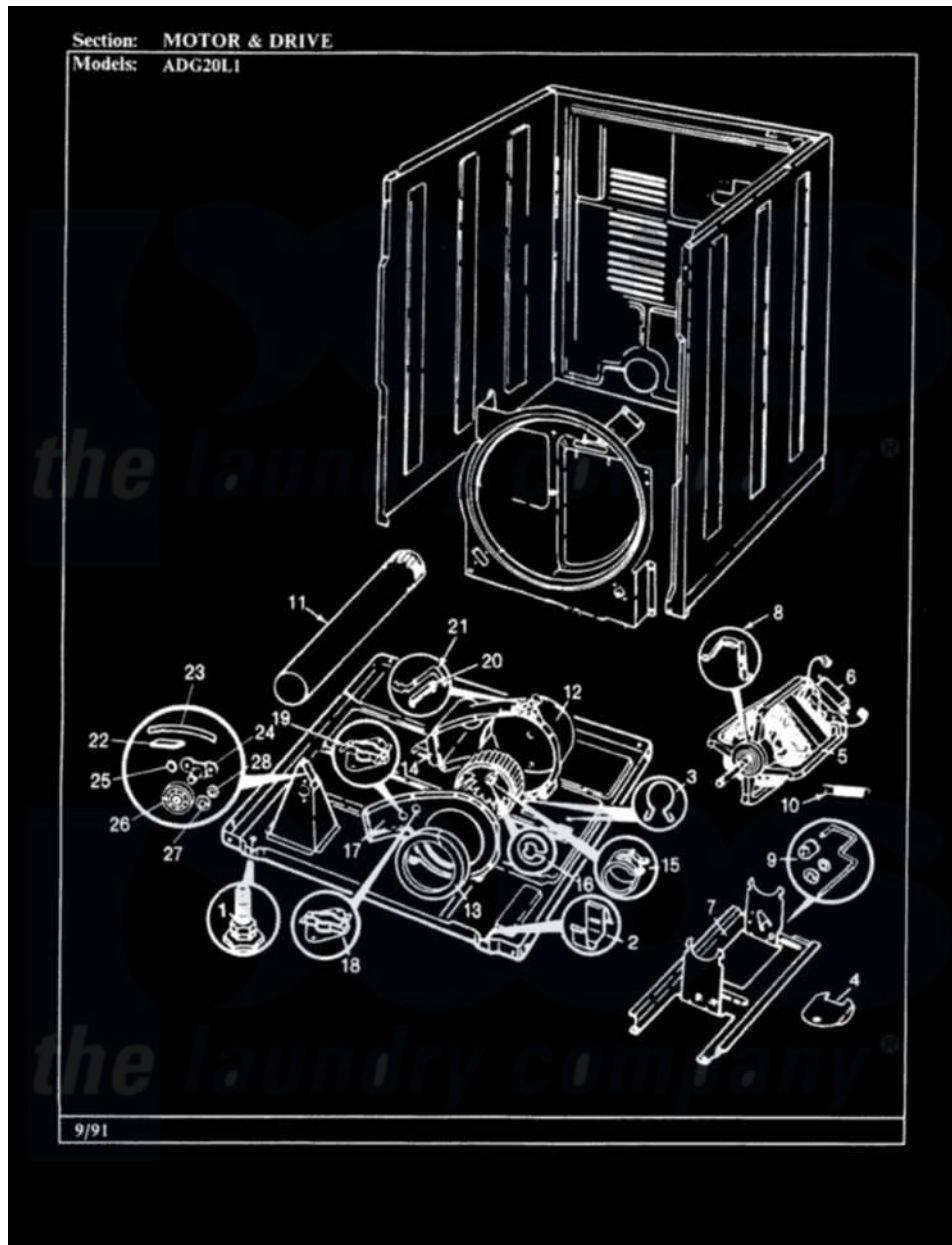

Admiral ADG20L1A 03 - MOTOR & DRIVE (REV. A-C)

Admiral [Residential Admiral ADG20L1A Dryer Parts](#) Parts Diagram 03 - MOTOR & DRIVE (REV. A-C)
 Click on the part number to view part

Item	Original Part Number	Replaced By	Status	Part Description
1	63-5834		Not Available	LEG, LEVELING
2	53-0120			Clip, Front Panel
3	25-7027	16515		Clip
4	LA-1004			Motor Mtg. Kit
"	53-0153		Not Available	SHIELD, WIRING
"	25-7741	W10116760		Screw
5	53-2275	W10410996		Motor-Drve
"	53-1041	LA-1004		Motor Mtg. Kit
6	53-0693	53-0332		Motor Switch
7	25-7811		Not Available	SCREW
"	53-1932	31001570		Bracket, Motor
"	53-0852		Not Available	MOTOR BRACKET
8	25-7699		Not Available	STRAIN RELIEF
"	25-7674			Screw
"	53-0214	660658		Clamp, Motor Mounting 343481 685441
9	53-1650		Not Available	IDLER ASSY

"	53-2287		Idler Assembly
"	53-0764	53-2366	Idler Arm
"	25-7815		Washer
"	25-7957		Pushnut
"	53-1628	31001344	Pulley, Idler
10	53-2209	31001465	Spring, Idler
"	53-1648		Idler Spring
11	53-0134		Duct, Exhaust
"	25-2134	W10116760	Screw
12	53-1801		Housing, Blower
"	53-0774	Not Available	BLOWER HOUSING
13	53-0203	12001324	Duct Kit, Collector
14	53-0106		Blower Wheel
15	25-7823	312967	Clamp, Blower Housing
16	25-7855		Ring, Retaining
17	53-1023		Blower Cover
"	53-1934		Cover, Blower Housing
"	25-2134	W10116760	Screw
"	53-1026		Guide, Vane Inlet
"	25-7807	33002917	Screw, No.10-16
18	53-1107		Thermostat, Control
19	W10124350	Not Available	NOT REQUIRED PART OR SEE NOTE
20	53-0182	31001356	Pad, Glide
21	W10124350	Not Available	NOT REQUIRED PART OR SEE NOTE NOT REQUIRED
"	53-0183	31001469	Glide, Tumbler
22	W10124350	Not Available	NOT REQUIRED PART OR SEE NOTE NOT REQUIRED
23	LA-1008		Rr Roller Kit
"	W10124350	Not Available	NOT REQUIRED PART OR SEE NOTE NOT REQUIRED
24	53-0198		Support Assembly
25	25-7813		Spacer
26	53-0642	31001096	Roller
27	25-7854		Ring, Retaining
28	25-7814		Washer