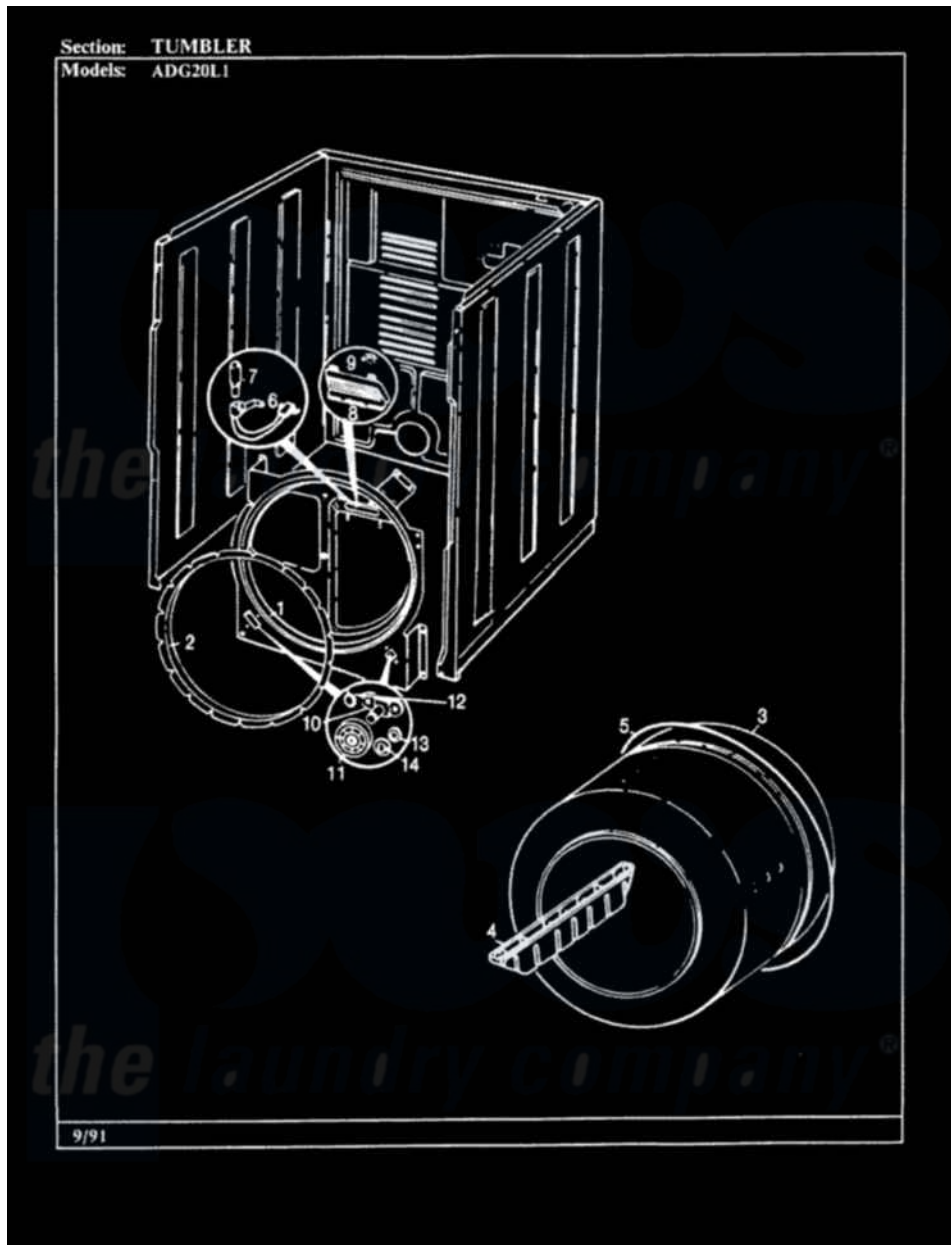

Admiral ADG20L1A 04 - TUMBLER (REV. A-B)

Admiral Residential Admiral ADG20L1A Dryer Parts Parts Diagram 04 - TUMBLER (REV. A-B)
 Click on the part number to view part

Item	Original Part Number	Replaced By	Status	Part Description
1	25-7733	681414		Screw, 10AB X 1/2
"	53-1703	LA-1054		Dryer Bulkhead Kit
2	53-0282	31001637		Seal Assembly, Cylinder Front
3	53-0178	53-1250		Cylinder
4	25-7759	3196164		Screw
"	53-0117		Not Available	BAFFLE, GRAY
5	53-1512		Not Available	BELT, DRIVE
6	W10124350		Not Available	NOT REQUIRED PART OR SEE NOTE LAMP, SOCKET
7	W10124350		Not Available	NOT REQUIRED PART OR SEE NOTE LAMP
8	W10124350		Not Available	NOT REQUIRED PART OR SEE NOTE LENS, CYLINDER LIGHT
9	W10124350		Not Available	NOT REQUIRED PART OR SEE NOTE CLIP, LENS TO BULKHEAD
"	LA-1006			Glide Kit, Tumbler
				Support Assembly, Cylinder

10	53-0197		Support Assembly-Cylinder Rear
"	25-7101	3351614	Screw, Gearcase Cover Mounting
11	53-0642	31001096	Roller
12	25-7813		Spacer
13	25-7814		Washer
14	LA-1008		Rr Roller Kit
"	25-7854		Ring, Retaining