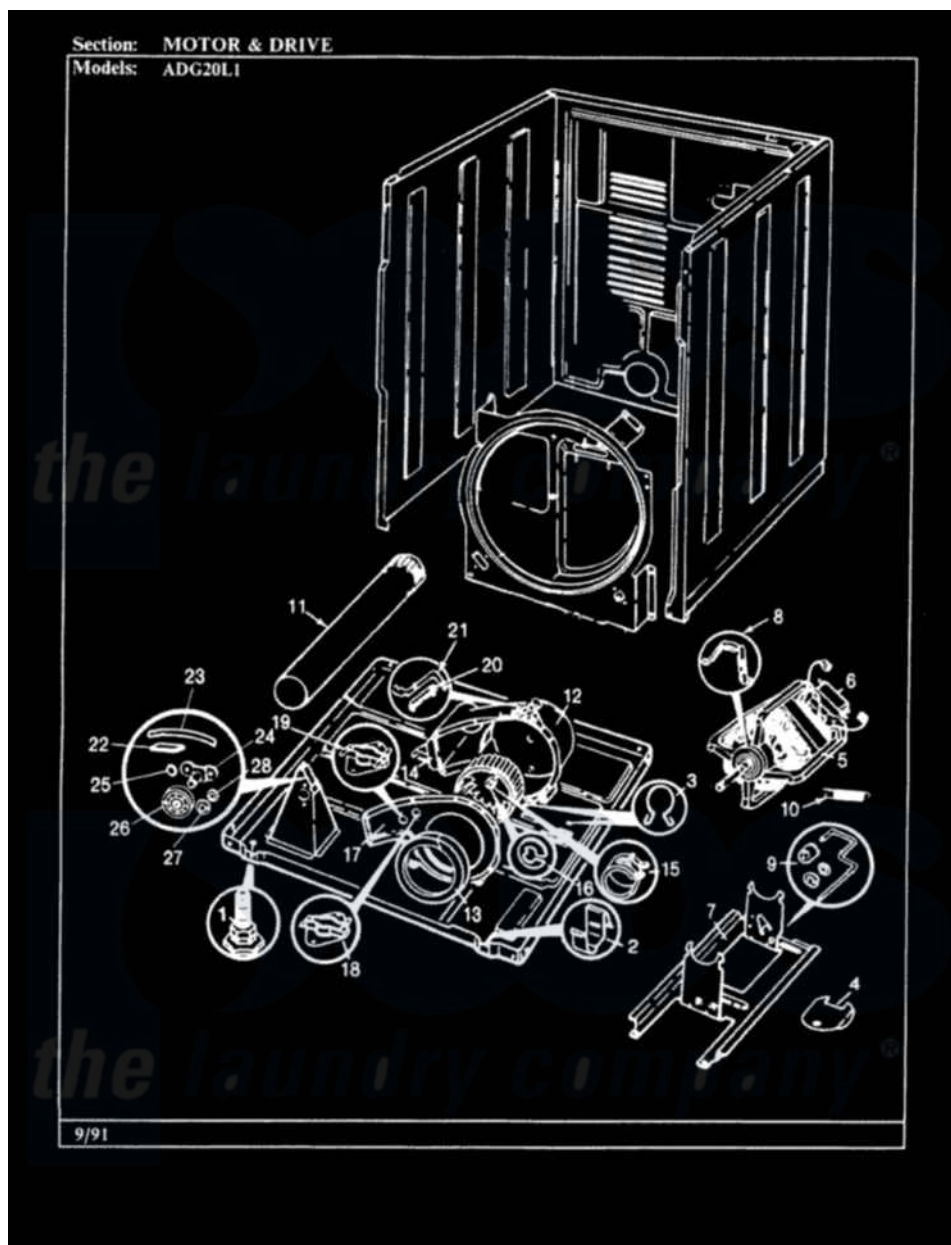

# Admiral ADG20L1H 03 - MOTOR & DRIVE (REV. A-C)

Admiral [Residential Admiral ADG20L1H Dryer Parts](#) Parts Diagram 03 - MOTOR & DRIVE (REV. A-C)  
 Click on the part number to view part

Item	Original Part Number	Replaced By	Status	Part Description
1	63-5834		Not Available	LEG, LEVELING
2	<a href="#">53-0120</a>			Clip, Front Panel
3	25-7027	<a href="#">16515</a>		Clip
4	<a href="#">LA-1004</a>			Motor Mtg. Kit
"	53-0153		Not Available	SHIELD, WIRING
"	25-7741	<a href="#">W10116760</a>		Screw
5	53-2275	<a href="#">W10410996</a>		Motor-Drve
"	53-1041	<a href="#">LA-1004</a>		Motor Mtg. Kit
6	53-0693	<a href="#">53-0332</a>		Motor Switch
7	25-7811		Not Available	SCREW
"	53-1932	<a href="#">31001570</a>		Bracket, Motor
"	53-0852		Not Available	MOTOR BRACKET
8	25-7699		Not Available	STRAIN RELIEF
"	<a href="#">25-7674</a>			Screw
"	53-0214	<a href="#">660658</a>		Clamp, Motor Mounting 343481 685441
9	53-1650		Not Available	IDLER ASSY