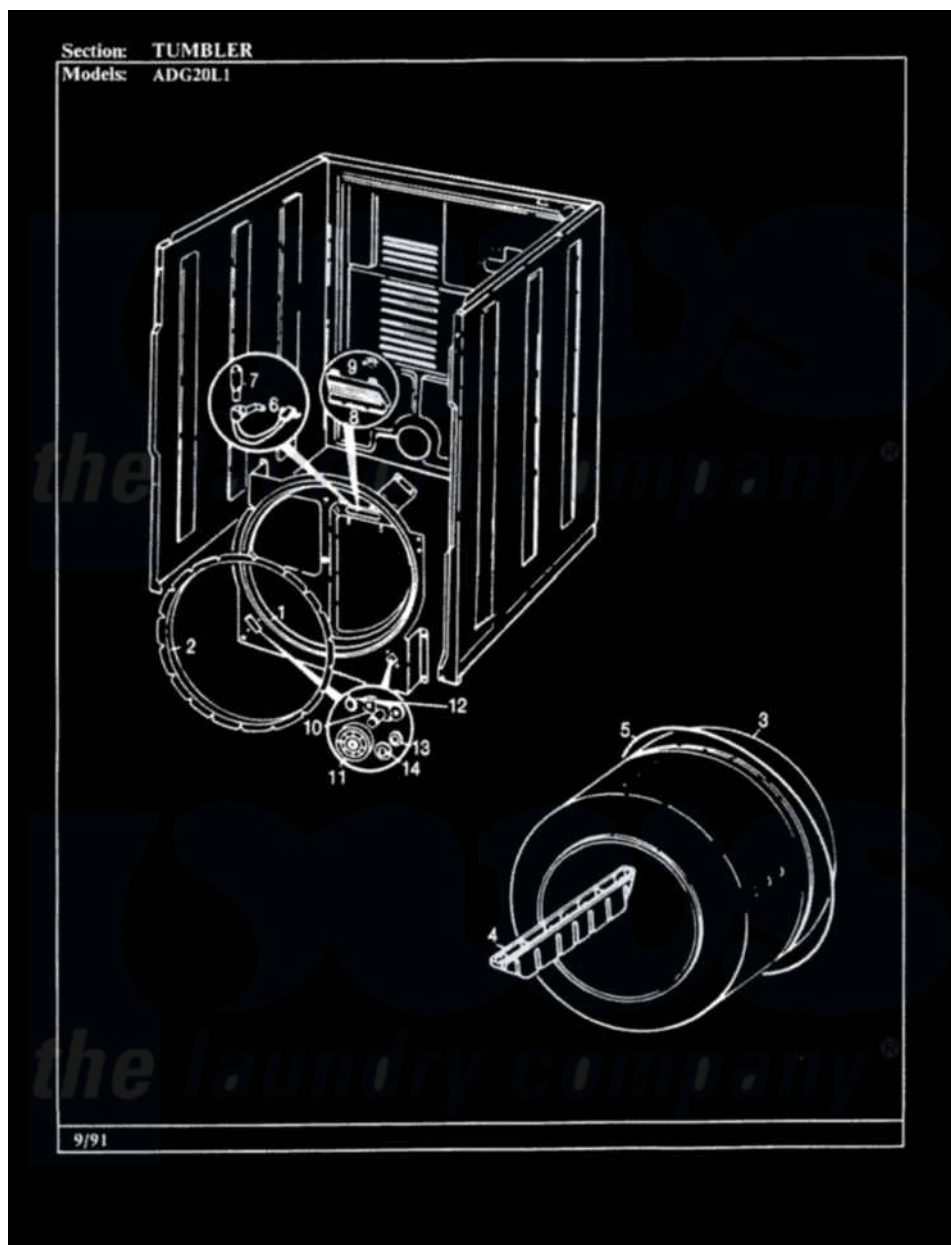

Admiral ADG20L1H 04 - TUMBLER (REV. A-B)

Admiral Residential Admiral ADG20L1H Dryer Parts Parts Diagram 04 - TUMBLER (REV. A-B)
 Click on the part number to view part

Item	Original Part Number	Replaced By	Status	Part Description
1	25-7733	681414		Screw, 10AB X 1/2
"	53-1703	LA-1054		Dryer Bulkhead Kit
2	53-0282	31001637		Seal Assembly, Cylinder Front
3	53-0178	53-1250		Cylinder
4	25-7759	3196164		Screw
"	53-0117		Not Available	BAFFLE, GRAY
5	53-1512		Not Available	BELT, DRIVE
6	W10124350		Not Available	NOT REQUIRED PART OR SEE NOTE LAMP, SOCKET
7	W10124350		Not Available	NOT REQUIRED PART OR SEE NOTE LAMP
8	W10124350		Not Available	NOT REQUIRED PART OR SEE NOTE LENS, CYLINDER LIGHT
9	W10124350		Not Available	NOT REQUIRED PART OR SEE NOTE CLIP, LENS TO BULKHEAD
"	LA-1006			Glide Kit, Tumbler
				Support Assembly, Cylinder

10	53-0197		Support Assembly-Cylinder Rear
"	25-7101	3351614	Screw, Gearcase Cover Mounting
11	53-0642	31001096	Roller
12	25-7813		Spacer
13	25-7814		Washer
14	LA-1008		Rr Roller Kit
"	25-7854		Ring, Retaining