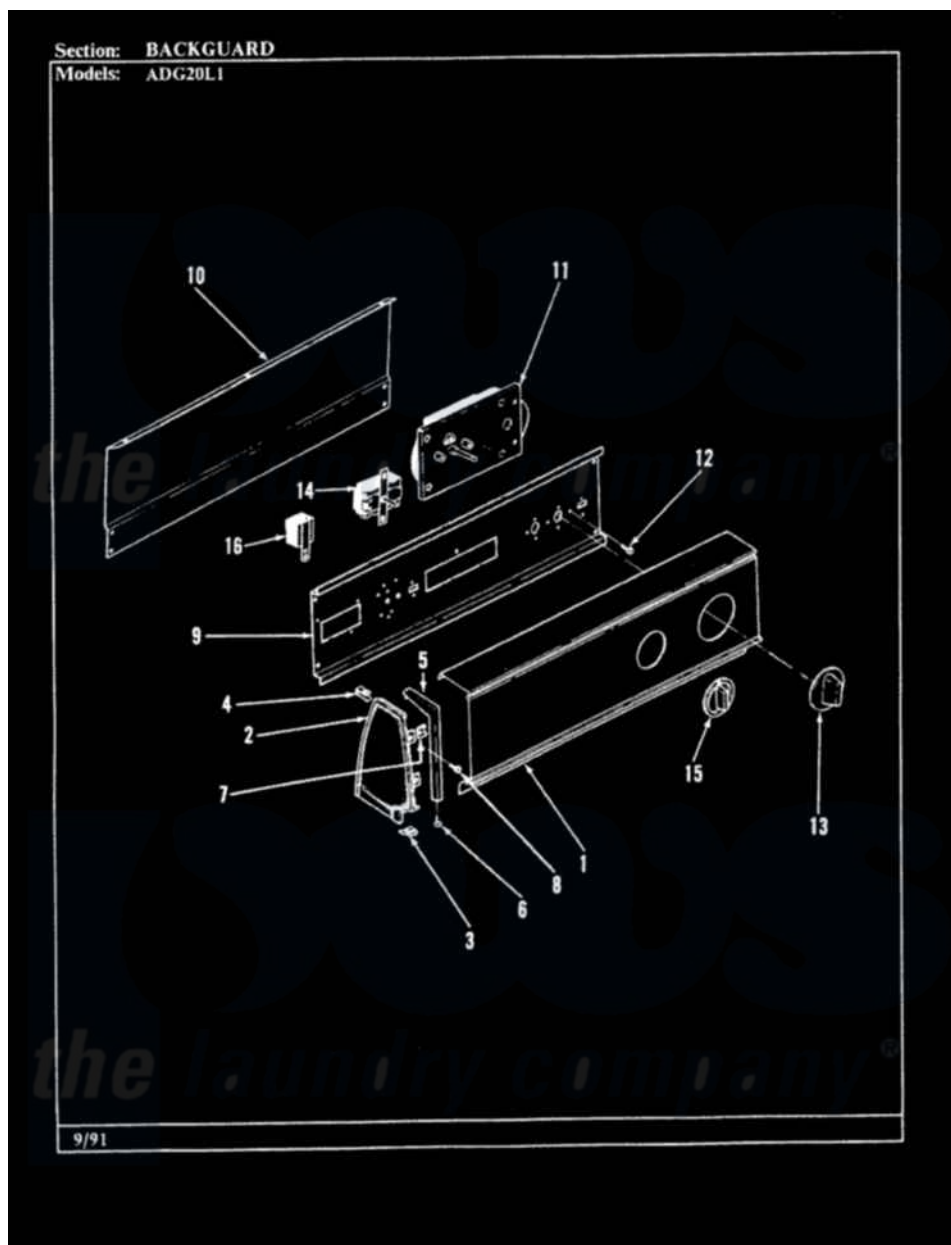

Admiral ADG20L1W 02 - CONTROL PANEL (REV. A-C)

Admiral Residential Admiral ADG20L1W Dryer Parts Parts Diagram 02 - CONTROL PANEL (REV. A-C)
 Click on the part number to view part

Item	Original Part Number	Replaced By	Status	Part Description
1	53-1525		Not Available	CONTROL PANEL
2	35-2487	21001451		Cap- End
"	53-2488	31001109		Owners Man
"	25-7649	910187		Screw
"	25-7702			Speedclip, End Cap To Control Panel
3	25-7691		Not Available	SCREW, END CAP TO TOP
"	25-7851			Speedclip, End Cap To Top
4	25-7435	33002917		Screw, No.10-16
"	25-7852			Speedclip, Rr Shld To End Cap
5	53-0278		Not Available	TRIM, END CAP (LT)
"	53-0277		Not Available	TRIM, END CAP (RT)
6	25-7760			Screw
7	25-7702			Speedclip, End Cap To Control Panel
8	25-3092	90767		Screw, 8A X 3/8 HeX Washer Head Tapping

9	53-1676		Shield, Control
10	35-2688	21001460	Shield, Rear
11	63-6752		Not Available
"	53-1547		TIMER MOTOR
"	53-1803		Timer
12	25-0205	216412	Timer
"	25-7435	33002917	Screw, Bracket To Timer
"	25-7435	33002917	Screw, No.10-16
13	53-1533	31001219	Knob Ski
14	53-1267	53-0456	Switch, Selector
"	53-1267	53-0456	Switch, Selector
15	35-2185	21001283	Knob, Selector---Piq
16	53-1639		Buzzer Assembly
"	25-3092	90767	Screw, 8A X 3/8 HeX Washer Head Tapping
NI	53-1446		Not Available
			MANUAL, USE & CARE