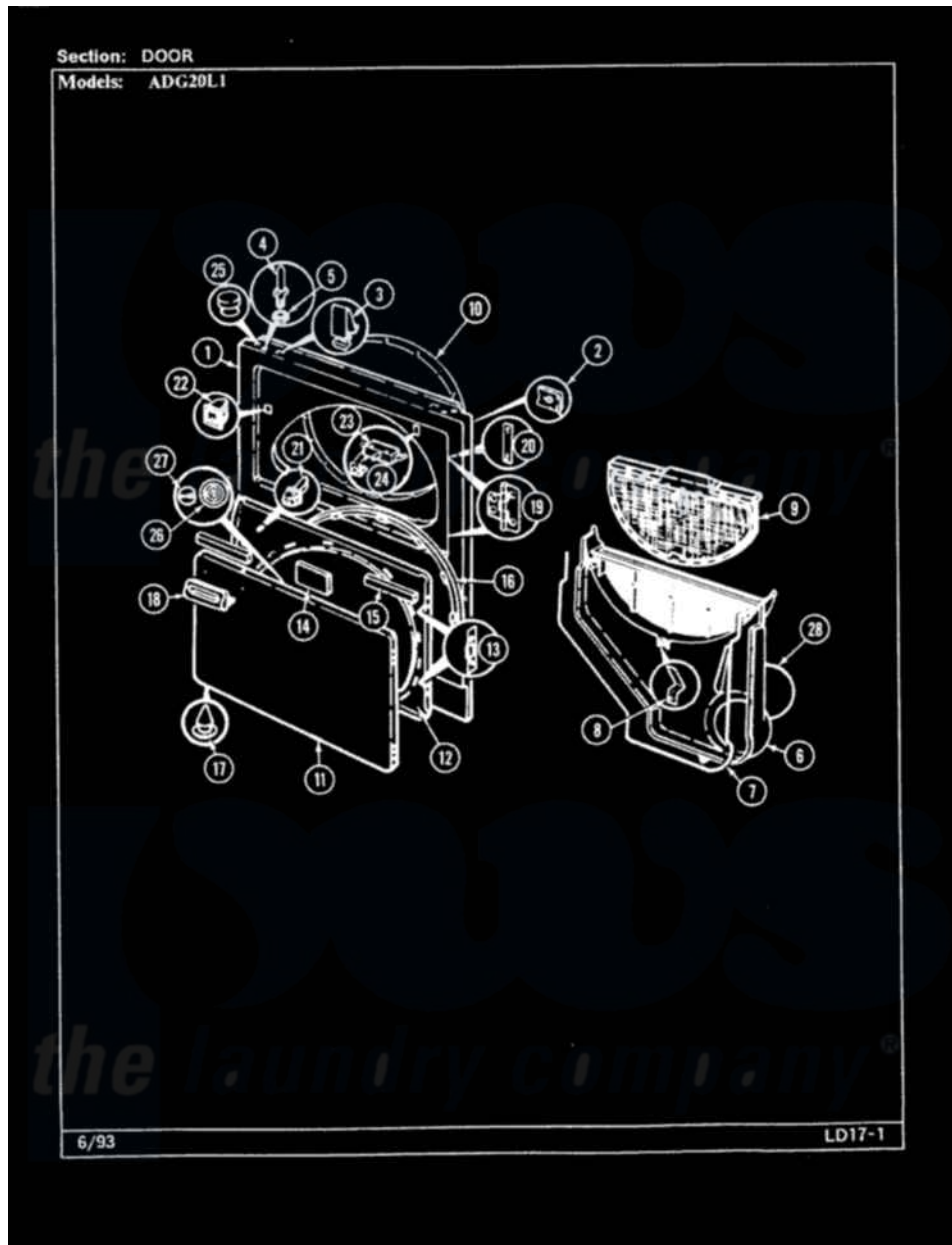

Admiral ADG20L1W 03 - DOOR (REV. A-C)

Admiral Residential Admiral ADG20L1W Dryer Parts Parts Diagram 03 - DOOR (REV. A-C)
 Click on the part number to view part

Item	Original Part Number	Replaced By	Status	Part Description
1	53-0727	12001190		Panel Kit
2	25-7817		Not Available	CLIP, U-TYPE
"	25-7820	489478		Screw, 8 X 1/2
3	25-7220			Clip, Cabinet Top
4	63-6148	53-0643		Pin, Locator
5	53-0200			Sleeve, Locator Pin
"	25-0224	3400029		Nut, Adapter Plate
6	53-1299	12001324		Duct Kit, Collector
"	25-7810	415013-35		Screw
7	53-0204			Seal
8	53-0123			Clip
9	53-0918			Filter, Lint
10	53-0282	31001637		Seal Assembly, Cylinder Front
11	53-0154			Panel, Outer Door
12	53-0740		Not Available	INNER DOOR
13	53-0119			Clip, Hinge

14	53-0251	53-1490	Door Pad
15	53-0252	53-1491	Door Pad
16	53-0112	31001529	Seal, Door
"	25-7770	3196169	Screw, Element
17	25-3534	25-7889	Plug Button
18	25-7810	415013-35	Screw
"	53-0928	53-0927	Handle, Door
19	53-0122	53-1492	Hinge, Dryer Door
20	25-7809		Screw, No.6-20 1/2 Flthd Torx
"	LA-1003		Door Catch Kit
"	53-0121	Not Available	TWIN NUT
21	73-0033	LA-1003	Door Catch Kit
22	25-7828	489483	Screw 10-32 X 1/2
"	53-0187	LA-1003	Door Catch Kit
23	53-0147	53-0148	Switch, Door
24	63-5990	31001319	Clip, Switch
25	33-2653		Bumper, Cabinet
26	53-0155	Not Available	PLUG, GAS ACCESS (WHT)
27	53-0156		Button, Gas Access
28	53-0204		Seal