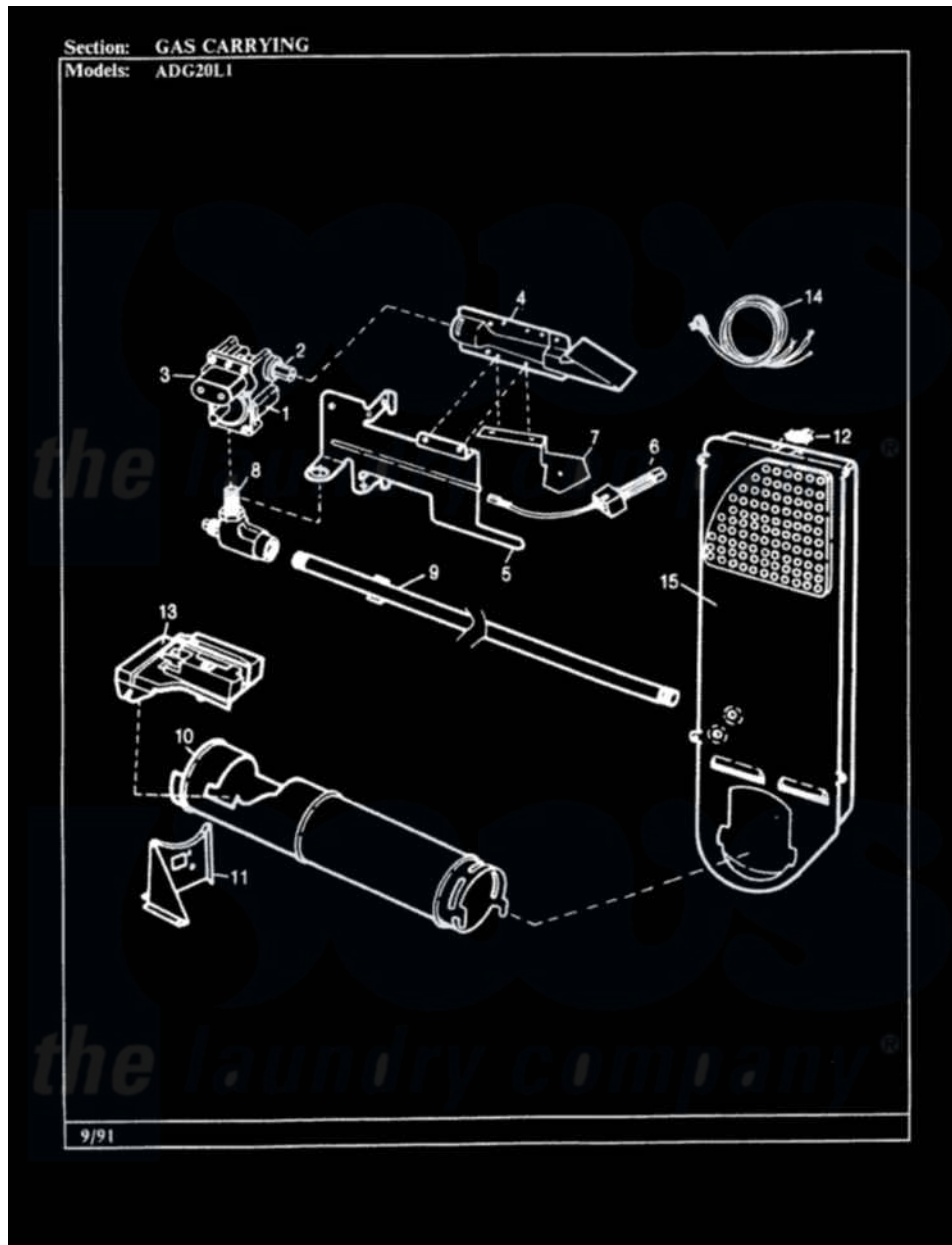

Admiral ADG20L1W 04 - GAS CARRYING (REV. A-C)

Admiral Residential Admiral ADG20L1W Dryer Parts Parts Diagram 04 - GAS CARRYING (REV. A-C)
 Click on the part number to view part

Item	Original Part Number	Replaced By	Status	Part Description
1	53-0194	306176		Valve, Gas
2	63-3570			Burner Orifice
3	63-6615	279834		Coil-Valve
"	63-6614	279834		Coil-Valve
4	63-6682	31001784		Burner
5	53-0140			Mtg Bracket
"	25-7741	W10116760		Screw
6	25-3034			Clip, Wiring
"	53-0689	31001556		Igniter
7	25-7744	8281196		Screw
"	25-2134	W10116760		Screw
"	53-0686		Not Available	BRACKET
8	53-0101	31001042		Valve, Gas Shut Off
9	53-0173	31001777		Main Gas L
10	53-1884			Housing, Heater
"	25-3032		Not Available	WIRING CLIP

11	25-3092	90767	Screw, 8A X 3/8 HeX Washer Head Tapping
"	25-7741	W10116760	Screw
"	53-0139		Not Available HEATER SUPPORT
12	25-0168		Screw
"	53-0143	LA-1053	Fuse Kit, Thermal
13	63-5013	338906	Radiant, Sensor
"	25-2134	W10116760	Screw
14	63-6259	31001547	Cord, Power
15	53-0169		Not Available INLET AIR DUCT
NI	12001031		Conversion Kit
"	LA-1053		Fuse Kit, Thermal
"	53-1096	LA-1053	Fuse Kit, Thermal
"	63-6766		Conversion Kit