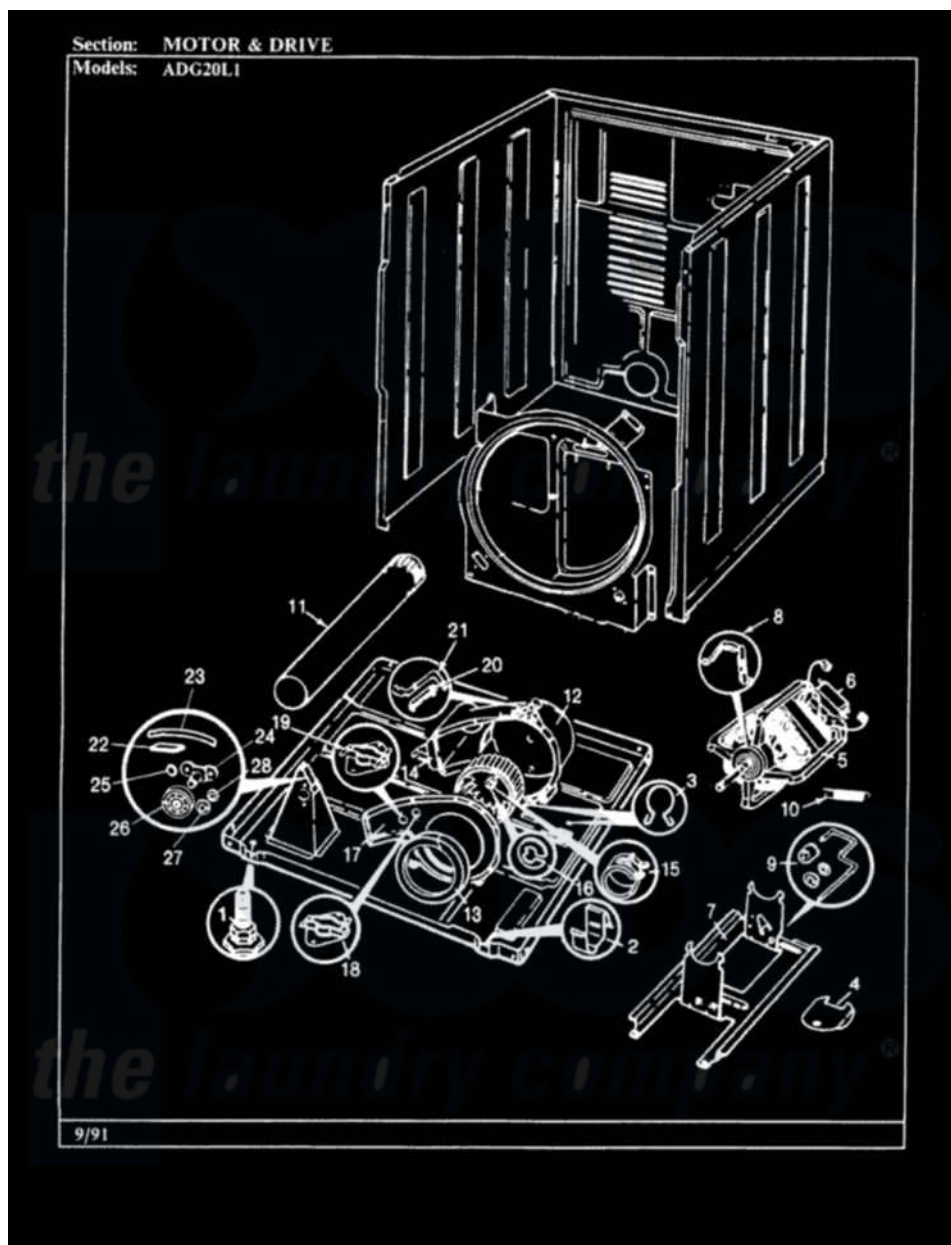

# Admiral ADG20L1W 05 - MOTOR & DRIVE (REV. A-C)

Admiral Residential Admiral ADG20L1W Dryer Parts Parts Diagram 05 - MOTOR & DRIVE (REV. A-C)

[Click on the part number to view part](#)

Item	Original Part Number	Replaced By	Status	Part Description
1	63-5834		Not Available	LEG, LEVELING
2	<a href="#">53-0120</a>			Clip, Front Panel
3	25-7027	<a href="#">16515</a>		Clip
4	<a href="#">LA-1004</a>			Motor Mtg. Kit
"	53-0153		Not Available	SHIELD, WIRING
"	25-7741	<a href="#">W10116760</a>		Screw
5	53-2275	<a href="#">W10410996</a>		Motor-Drve
"	53-1041	<a href="#">LA-1004</a>		Motor Mtg. Kit
6	53-0693	<a href="#">53-0332</a>		Motor Switch
7	25-7811		Not Available	SCREW
"	53-1932	<a href="#">31001570</a>		Bracket, Motor
"	53-0852		Not Available	MOTOR BRACKET
8	25-7699		Not Available	STRAIN RELIEF
"	<a href="#">25-7674</a>			Screw
"	53-0214	<a href="#">660658</a>		Clamp, Motor Mounting 343481 685441
9	53-1650		Not Available	IDLER ASSY