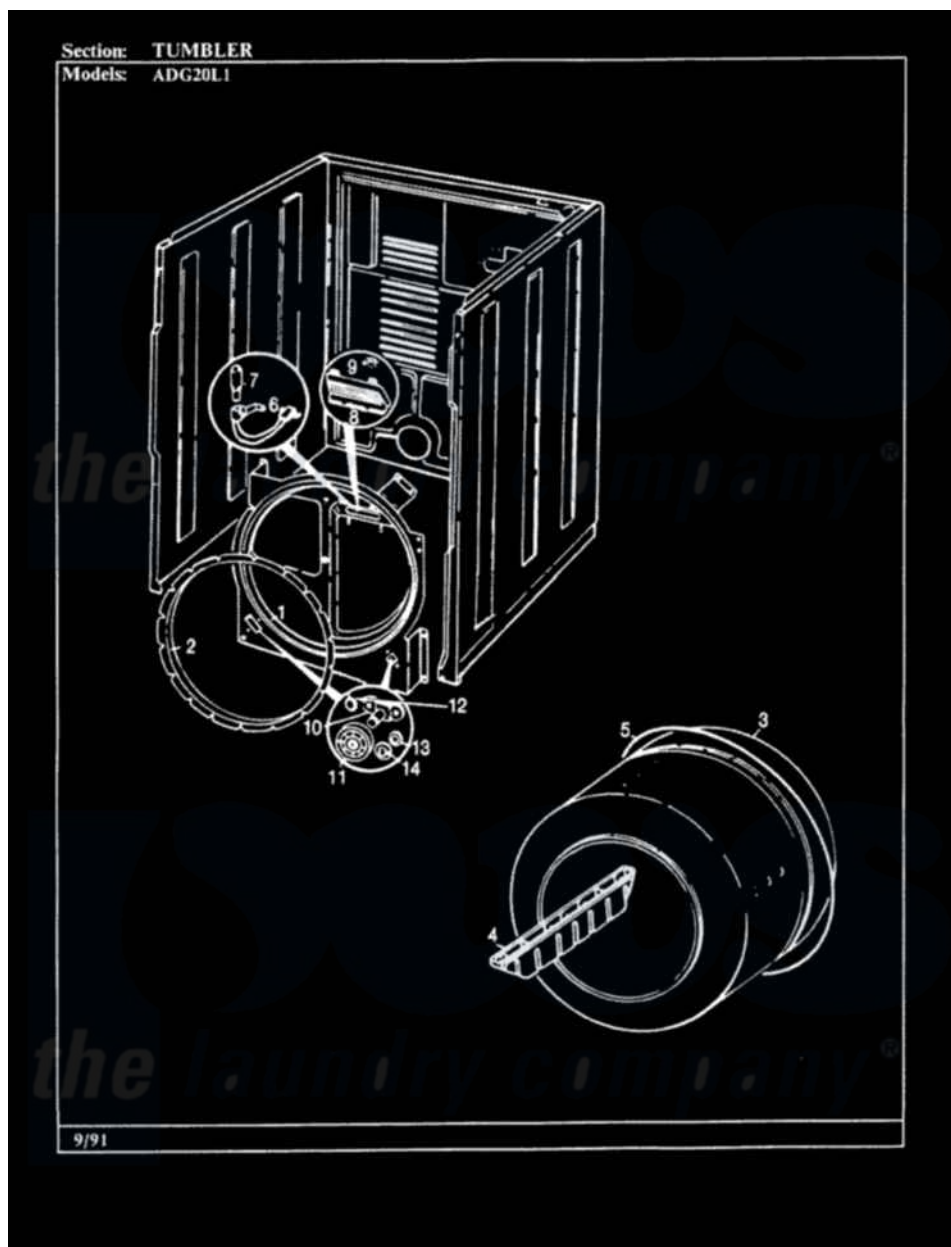

Admiral ADG20L1W 06 - TUMBLER (REV. A-B)

Admiral Residential Admiral ADG20L1W Dryer Parts Parts Diagram 06 - TUMBLER (REV. A-B)
 Click on the part number to view part

Item	Original Part Number	Replaced By	Status	Part Description
1	25-7733	681414		Screw, 10AB X 1/2
"	53-1703	LA-1054		Dryer Bulkhead Kit
2	53-0282	31001637		Seal Assembly, Cylinder Front
3	53-0178	53-1250		Cylinder
4	25-7759	3196164		Screw
"	53-0117		Not Available	BAFFLE, GRAY
5	53-1512		Not Available	BELT, DRIVE
6	W10124350		Not Available	NOT REQUIRED PART OR SEE NOTE LAMP, SOCKET
7	W10124350		Not Available	NOT REQUIRED PART OR SEE NOTE LAMP
8	W10124350		Not Available	NOT REQUIRED PART OR SEE NOTE LENS, CYLINDER LIGHT
9	W10124350		Not Available	NOT REQUIRED PART OR SEE NOTE CLIP, LENS TO BULKHEAD
"	LA-1006			Glide Kit, Tumbler
				Support Assembly, Cylinder

10	53-0197		Support Assembly-Cylinder Rear
"	25-7101	3351614	Screw, Gearcase Cover Mounting
11	53-0642	31001096	Roller
12	25-7813		Spacer
13	25-7814		Washer
14	LA-1008		Rr Roller Kit
"	25-7854		Ring, Retaining