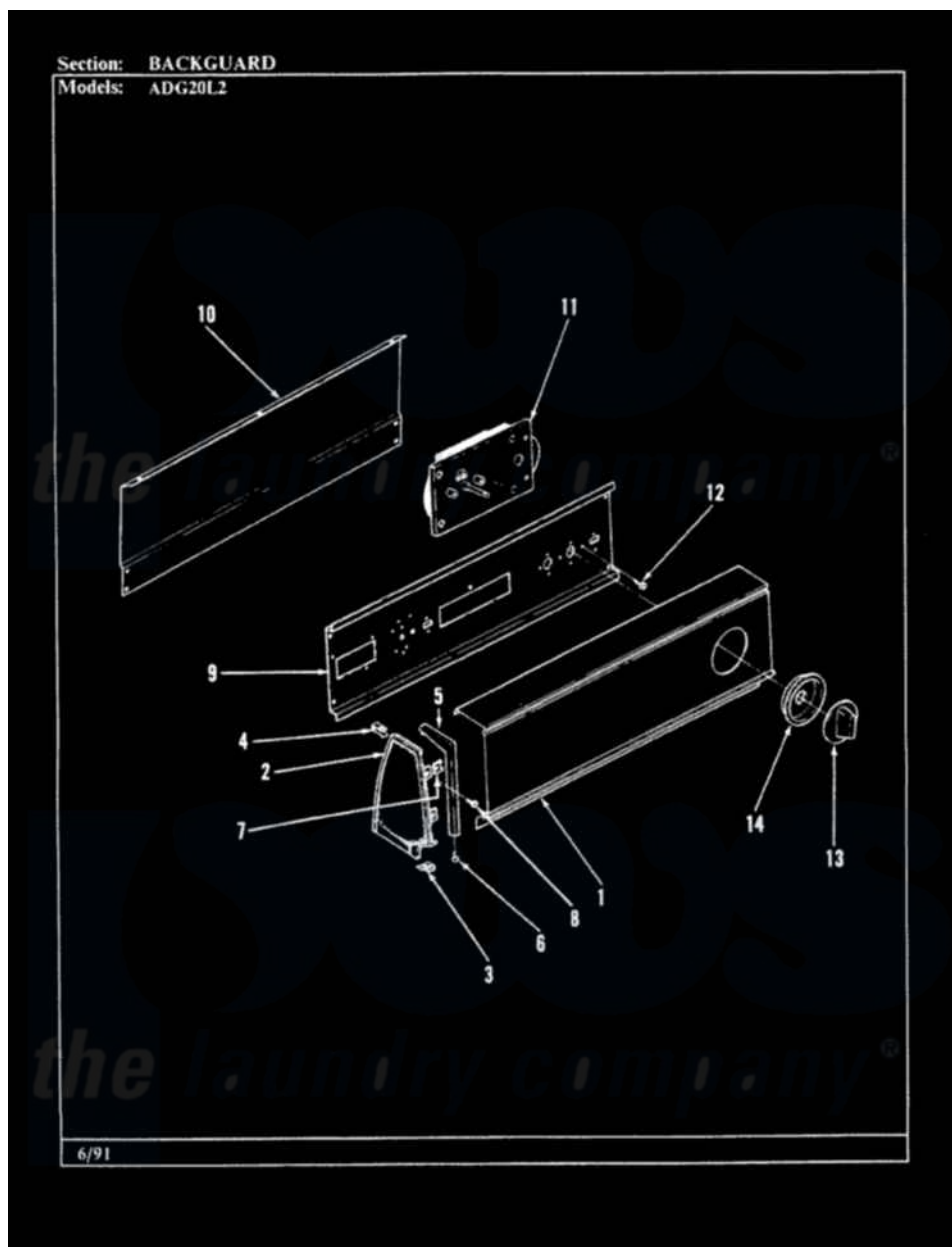

# Admiral ADG20L2A 01 - CONTROL PANEL (REV. A-C)

Admiral Residential Admiral ADG20L2A Dryer Parts Parts Diagram 01 - CONTROL PANEL (REV. A-C)  
Click on the part number to view part

Item	Original Part Number	Replaced By	Status	Part Description
1	53-1889		Not Available	CONTROL PANEL
2	35-2488	<a href="#">21001452</a>		Cap- End
"	25-7649	<a href="#">910187</a>		Screw
"	<a href="#">25-7702</a>			Speedclip, End Cap To Control Panel
"	35-2488	<a href="#">21001452</a>		Cap- End
3	25-7697	<a href="#">25-2219</a>		Screw
"	<a href="#">25-7851</a>			Speedclip, End Cap To Top
4	25-7435	<a href="#">33002917</a>		Screw, No.10-16
5	53-0278		Not Available	TRIM, END CAP (LT)
"	53-0277		Not Available	TRIM, END CAP (RT)
6	<a href="#">25-7760</a>			Screw
7	<a href="#">25-7702</a>			Speedclip, End Cap To Control Panel
8	25-3092	<a href="#">90767</a>		Screw, 8A X 3/8 HeX Washer Head Tapping
9	<a href="#">53-1676</a>			Shield, Control

10	35-2688	<a href="#">21001460</a>	Shield, Rear
"	<a href="#">25-3457</a>		Screw, Sems
"	25-3092	<a href="#">90767</a>	Screw, 8A X 3/8 HeX Washer Head Tapping
11	53-0635		Not Available
"	<a href="#">53-1758</a>		TIMER MOTOR
"	53-1303		Not Available
"			Timer
12	25-0205	<a href="#">216412</a>	Screw, Bracket To Timer
"	25-7435	<a href="#">33002917</a>	Screw, No.10-16
13	53-1290		Not Available
"			SKIRT, TIMER
14	<a href="#">53-1639</a>		Buzzer Assembly
"	53-1533	<a href="#">31001219</a>	Knob Ski
"	25-3092	<a href="#">90767</a>	Screw, 8A X 3/8 HeX Washer Head Tapping
NI	53-1894		Not Available
			MANUAL, USE & CARE