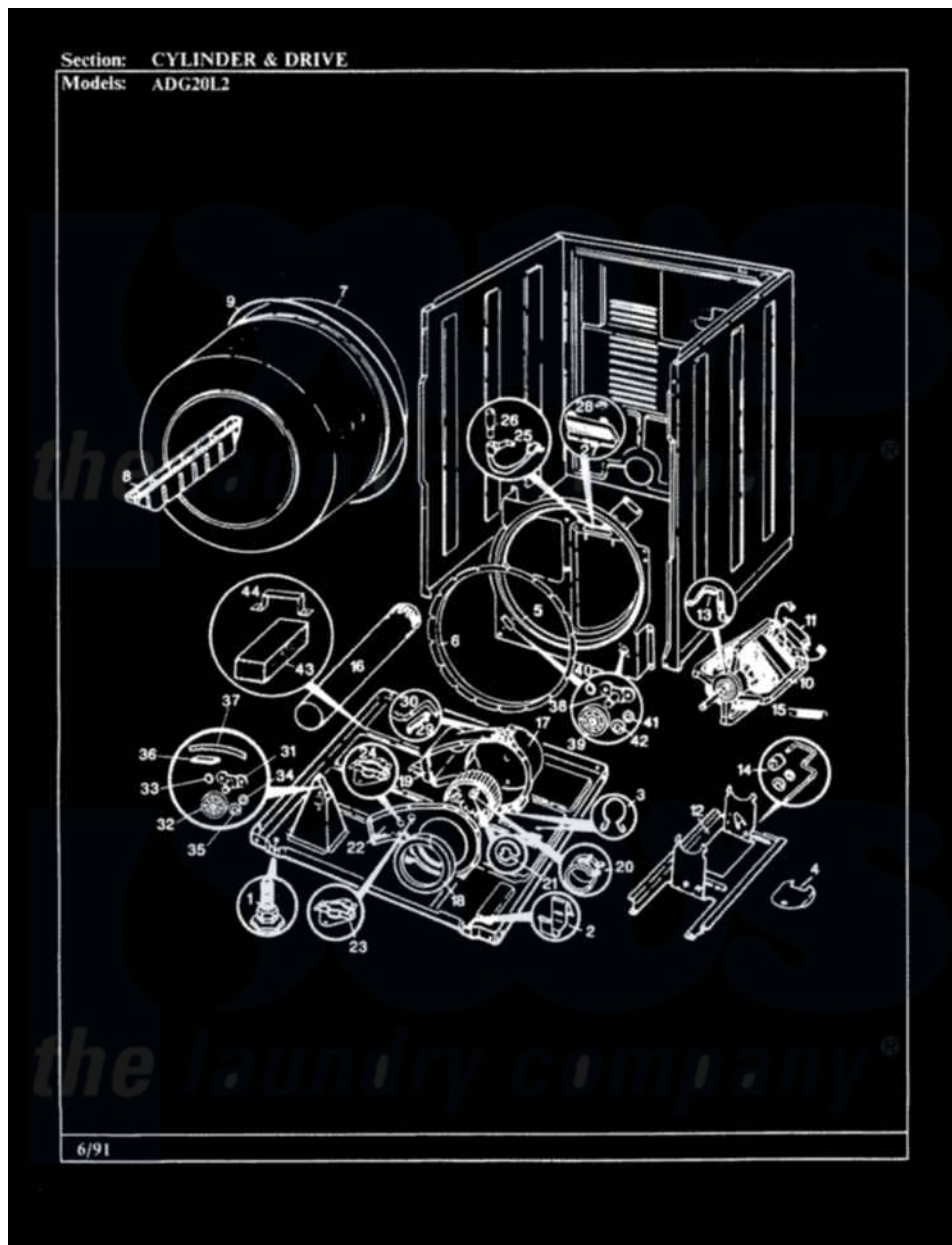

Admiral ADG20L2A 02 - CYLINDER & DRIVE (REV. A-C)

Admiral Residential Admiral ADG20L2A Dryer Parts Parts Diagram 02 - CYLINDER & DRIVE (REV. A-C)
 Click on the part number to view part

Item	Original Part Number	Replaced By	Status	Part Description
1	63-5834		Not Available	LEG, LEVELING
2	53-0120			Clip, Front Panel
3	25-7027	16515		Clip
4	53-0153		Not Available	SHIELD, WIRING
"	25-7741	W10116760		Screw
5	25-7733	681414		Screw, 10AB X 1/2
"	53-0131	LA-1054		Dryer Bulkhead Kit
6	53-0282	31001637		Seal Assembly, Cylinder Front
7	53-0178	53-1250		Cylinder
8	53-0117		Not Available	BAFFLE, GRAY
"	25-7759	3196164		Screw
9	LA-1004			Motor Mtg. Kit
"	53-1512		Not Available	BELT, DRIVE
10	53-2275	W10410996		Motor-Drve
"	53-1041	LA-1004		Motor Mtg. Kit
11	53-0693	53-0332		Motor Switch