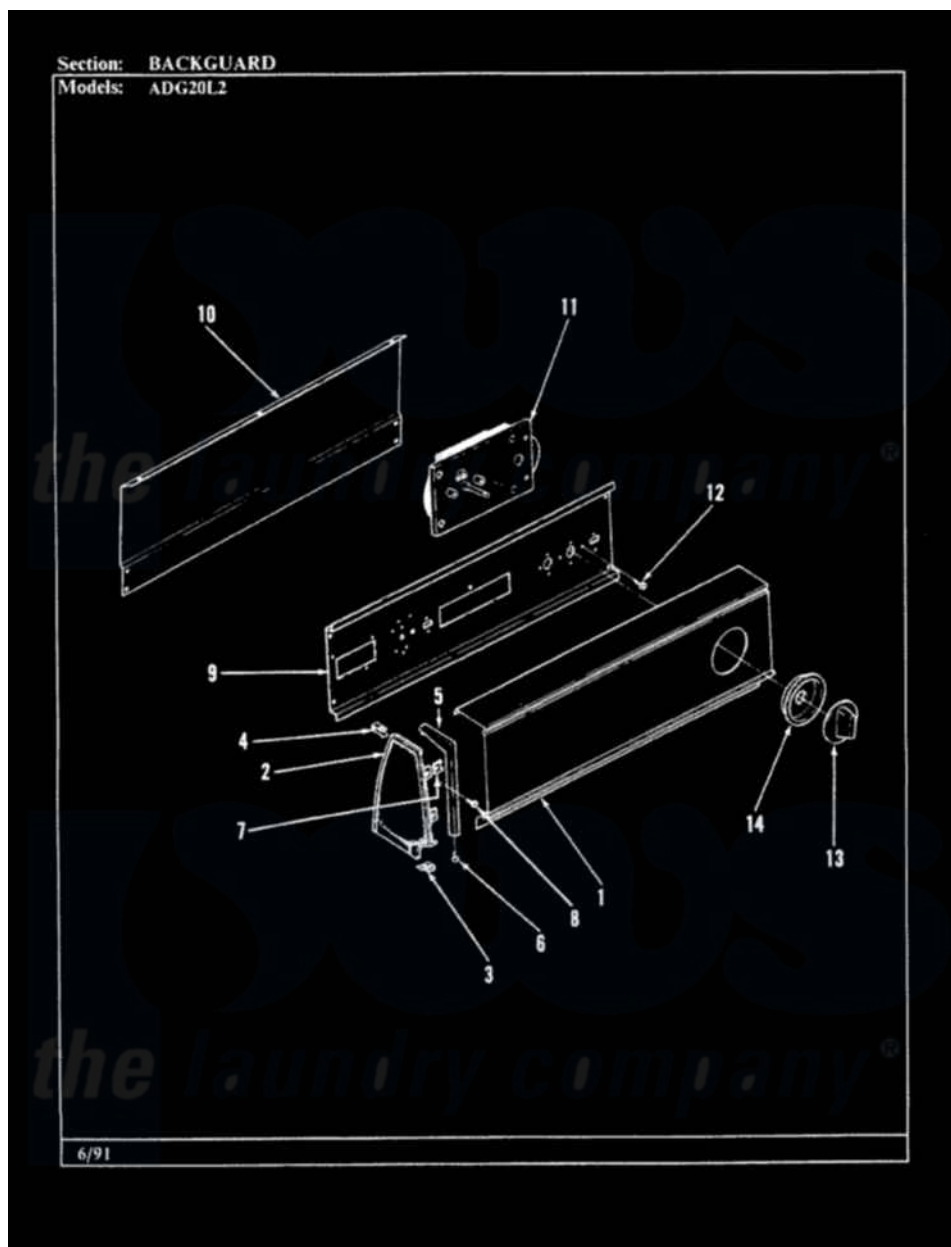

# Admiral ADG20L2H 01 - CONTROL PANEL (REV. A-C)

Admiral Residential Admiral ADG20L2H Dryer Parts Parts Diagram 01 - CONTROL PANEL (REV. A-C)  
Click on the part number to view part

Item	Original Part Number	Replaced By	Status	Part Description
1	53-1889		Not Available	CONTROL PANEL
2	35-2488	<a href="#">21001452</a>		Cap- End
"	25-7649	<a href="#">910187</a>		Screw
"	<a href="#">25-7702</a>			Speedclip, End Cap To Control Panel
"	35-2488	<a href="#">21001452</a>		Cap- End
3	25-7697	<a href="#">25-2219</a>		Screw
"	<a href="#">25-7851</a>			Speedclip, End Cap To Top
4	25-7435	<a href="#">33002917</a>		Screw, No.10-16
5	53-0278		Not Available	TRIM, END CAP (LT)
"	53-0277		Not Available	TRIM, END CAP (RT)
6	<a href="#">25-7760</a>			Screw
7	<a href="#">25-7702</a>			Speedclip, End Cap To Control Panel
8	25-3092	<a href="#">90767</a>		Screw, 8A X 3/8 HeX Washer Head Tapping
9	<a href="#">53-1676</a>			Shield, Control

10	35-2688	<a href="#">21001460</a>	Shield, Rear
"	<a href="#">25-3457</a>		Screw, Sems
"	25-3092	<a href="#">90767</a>	Screw, 8A X 3/8 HeX Washer Head Tapping
11	53-0635		Not Available
"	<a href="#">53-1758</a>		TIMER MOTOR
"	53-1303		Not Available
"			Timer
12	25-0205	<a href="#">216412</a>	Screw, Bracket To Timer
"	25-7435	<a href="#">33002917</a>	Screw, No.10-16
13	53-1290		Not Available
"			SKIRT, TIMER
14	<a href="#">53-1639</a>		Buzzer Assembly
"	53-1533	<a href="#">31001219</a>	Knob Ski
"	25-3092	<a href="#">90767</a>	Screw, 8A X 3/8 HeX Washer Head Tapping
NI	53-1894		Not Available
			MANUAL, USE & CARE