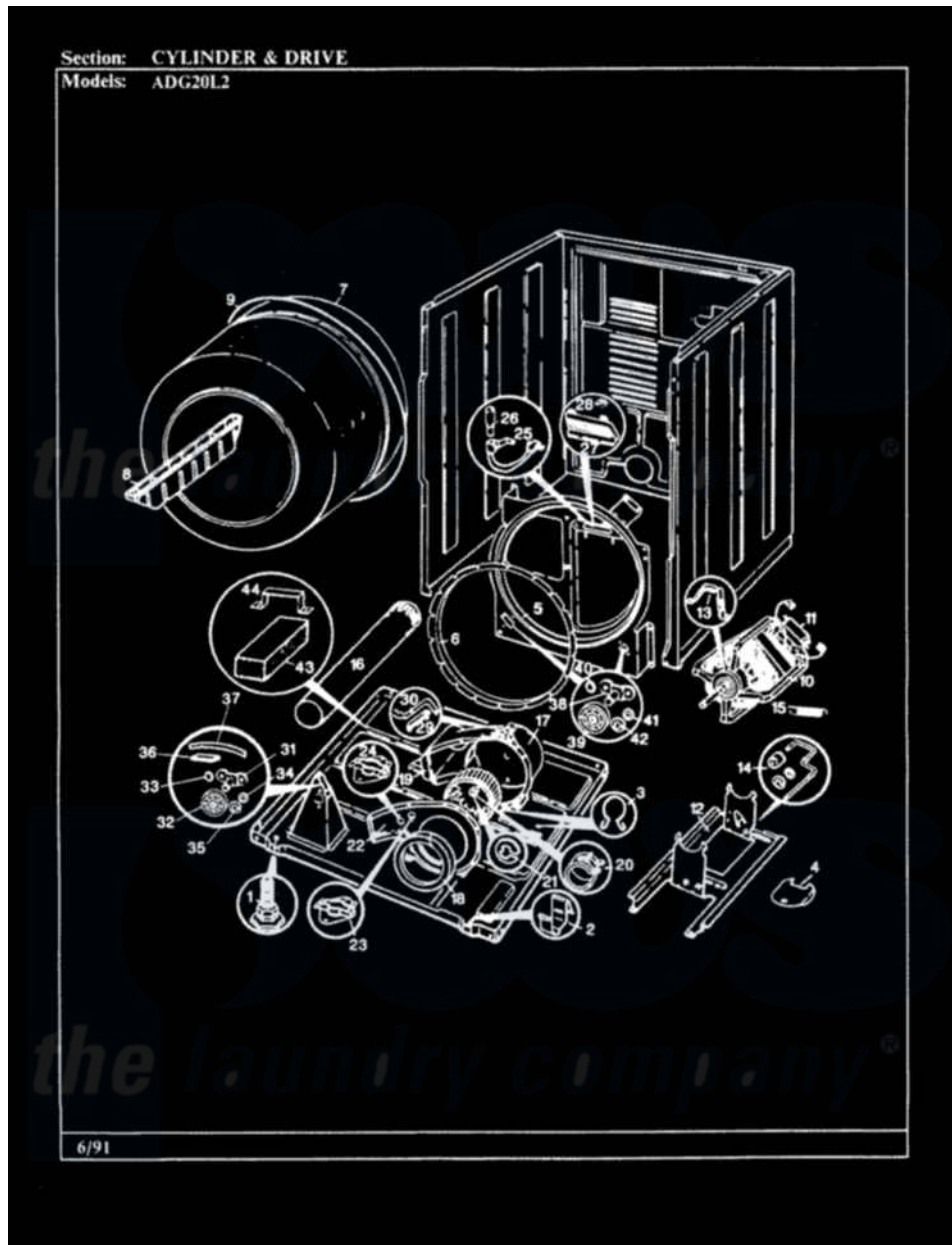

Admiral ADG20L2H 02 - CYLINDER & DRIVE (REV. A-C)

Admiral Residential Admiral ADG20L2H Dryer Parts Parts Diagram 02 - CYLINDER & DRIVE (REV. A-C)
 Click on the part number to view part

Item	Original Part Number	Replaced By	Status	Part Description
1	63-5834		Not Available	LEG, LEVELING
2	53-0120			Clip, Front Panel
3	25-7027	16515		Clip
4	53-0153		Not Available	SHIELD, WIRING
"	25-7741	W10116760		Screw
5	25-7733	681414		Screw, 10AB X 1/2
"	53-0131	LA-1054		Dryer Bulkhead Kit
6	53-0282	31001637		Seal Assembly, Cylinder Front
7	53-0178	53-1250		Cylinder
8	53-0117		Not Available	BAFFLE, GRAY
"	25-7759	3196164		Screw
9	LA-1004			Motor Mtg. Kit
"	53-1512		Not Available	BELT, DRIVE
10	53-2275	W10410996		Motor-Drve
"	53-1041	LA-1004		Motor Mtg. Kit
11	53-0693	53-0332		Motor Switch