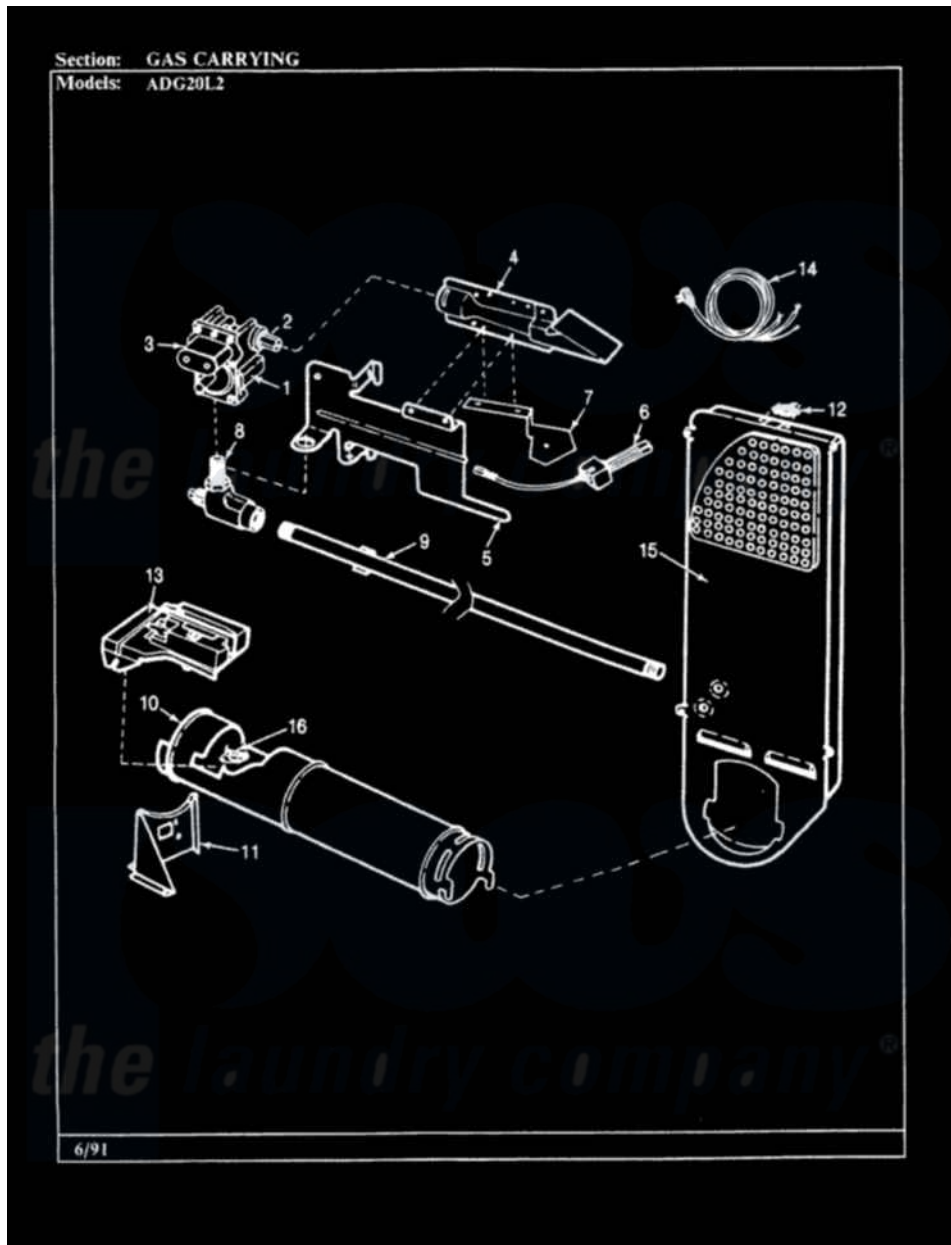

# Admiral ADG20L2H 03 - GAS CARRYING (REV. A-C)

Admiral Residential Admiral ADG20L2H Dryer Parts Parts Diagram 03 - GAS CARRYING (REV. A-C)  
 Click on the part number to view part

Item	Original Part Number	Replaced By	Status	Part Description
1	53-0194	<a href="#">306176</a>		Valve, Gas
2	<a href="#">63-3570</a>			Burner Orifice
3	63-6614	<a href="#">279834</a>		Coil-Valve
4	63-6682	<a href="#">31001784</a>		Burner
5	25-7741	<a href="#">W10116760</a>		Screw
"	<a href="#">53-0140</a>			Mtg Bracket
6	53-0689	<a href="#">31001556</a>		Igniter
7	<a href="#">25-3034</a>			Clip, Wiring
"	53-0686		Not Available	BRACKET
"	25-2134	<a href="#">W10116760</a>		Screw
"	25-7744	<a href="#">8281196</a>		Screw
8	53-0101	<a href="#">31001042</a>		Valve, Gas Shut Off
9	53-0173	<a href="#">31001777</a>		Main Gas L
10	<a href="#">53-1884</a>			Housing, Heater
11	25-3092	<a href="#">90767</a>		Screw, 8A X 3/8 HeX Washer Head Tapping
"	53-0139		Not Available	HEATER SUPPORT

"	25-7741	<a href="#">W10116760</a>	Screw
12	<a href="#">25-0168</a>		Screw
"	53-0143	<a href="#">LA-1053</a>	Fuse Kit, Thermal
13	25-7741	<a href="#">W10116760</a>	Screw
"	25-3092	<a href="#">90767</a>	Screw, 8A X 3/8 HeX Washer Head Tapping
"	63-5013	<a href="#">338906</a>	Radiant, Sensor
"	25-2134	<a href="#">W10116760</a>	Screw
14	63-6259	<a href="#">31001547</a>	Cord, Power
15	53-0169	Not Available	INLET AIR DUCT
16	<a href="#">LA-1053</a>		Fuse Kit, Thermal
"	53-1096	<a href="#">LA-1053</a>	Fuse Kit, Thermal
"	25-3032	Not Available	WIRING CLIP
"	<a href="#">63-6766</a>		Conversion Kit