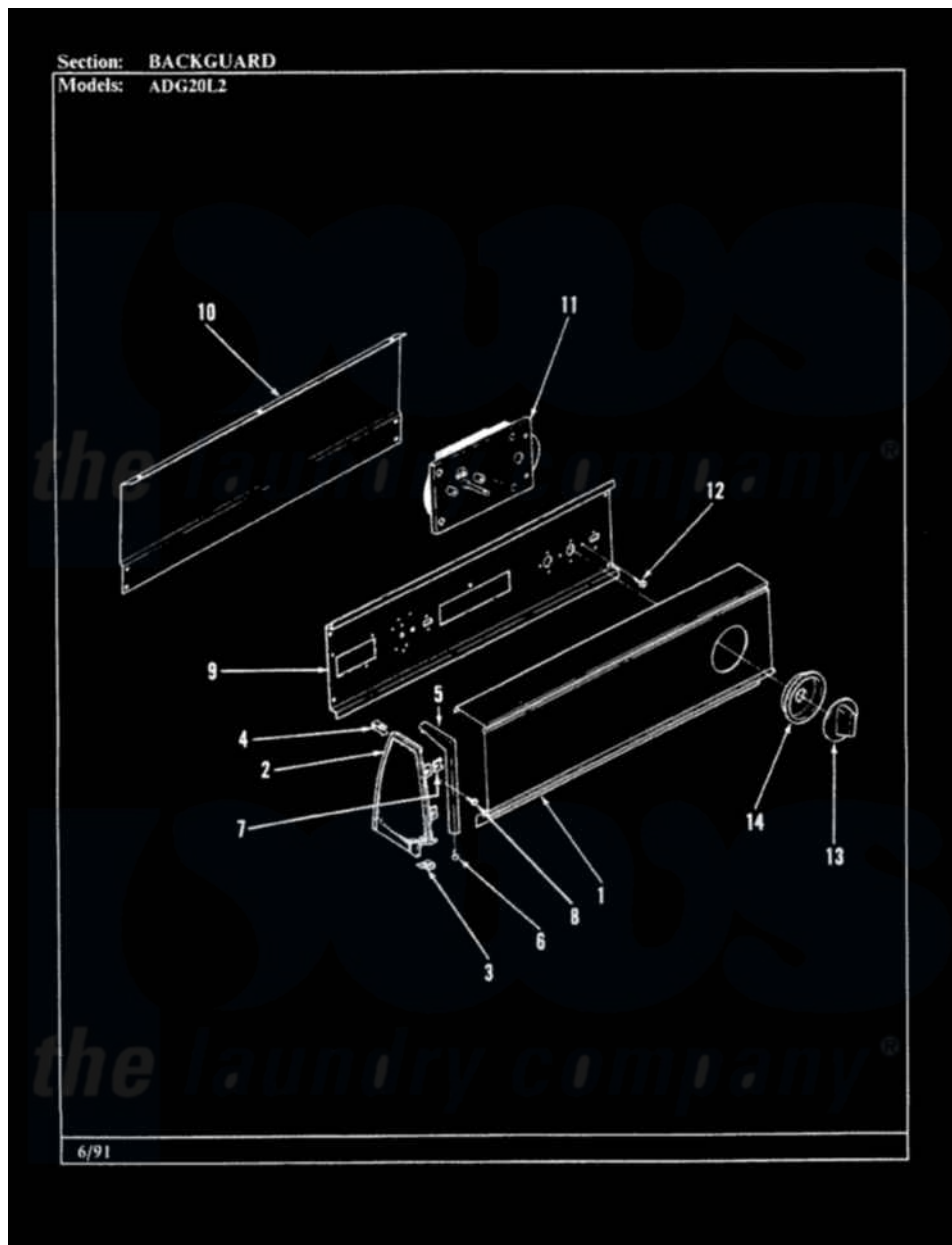

Admiral ADG20L2W 01 - CONTROL PANEL (REV. A-C)

Admiral Residential Admiral ADG20L2W Dryer Parts Parts Diagram 01 - CONTROL PANEL (REV. A-C)
 Click on the part number to view part

Item	Original Part Number	Replaced By	Status	Part Description
1	53-1889		Not Available	CONTROL PANEL
2	35-2488	21001452		Cap- End
"	25-7649	910187		Screw
"	25-7702			Speedclip, End Cap To Control Panel
"	35-2488	21001452		Cap- End
3	25-7697	25-2219		Screw
"	25-7851			Speedclip, End Cap To Top
4	25-7435	33002917		Screw, No.10-16
5	53-0278		Not Available	TRIM, END CAP (LT)
"	53-0277		Not Available	TRIM, END CAP (RT)
6	25-7760			Screw
7	25-7702			Speedclip, End Cap To Control Panel
8	25-3092	90767		Screw, 8A X 3/8 HeX Washer Head Tapping
9	53-1676			Shield, Control

10	35-2688	21001460	Shield, Rear
"	25-3457		Screw, Sems
"	25-3092	90767	Screw, 8A X 3/8 HeX Washer Head Tapping
11	53-0635	Not Available	TIMER MOTOR
"	53-1758		Timer
"	53-1303	Not Available	TIMER
12	25-0205	216412	Screw, Bracket To Timer
"	25-7435	33002917	Screw, No.10-16
13	53-1290	Not Available	SKIRT, TIMER
14	53-1639		Buzzer Assembly
"	53-1533	31001219	Knob Ski
"	25-3092	90767	Screw, 8A X 3/8 HeX Washer Head Tapping
NI	53-1894	Not Available	MANUAL, USE & CARE