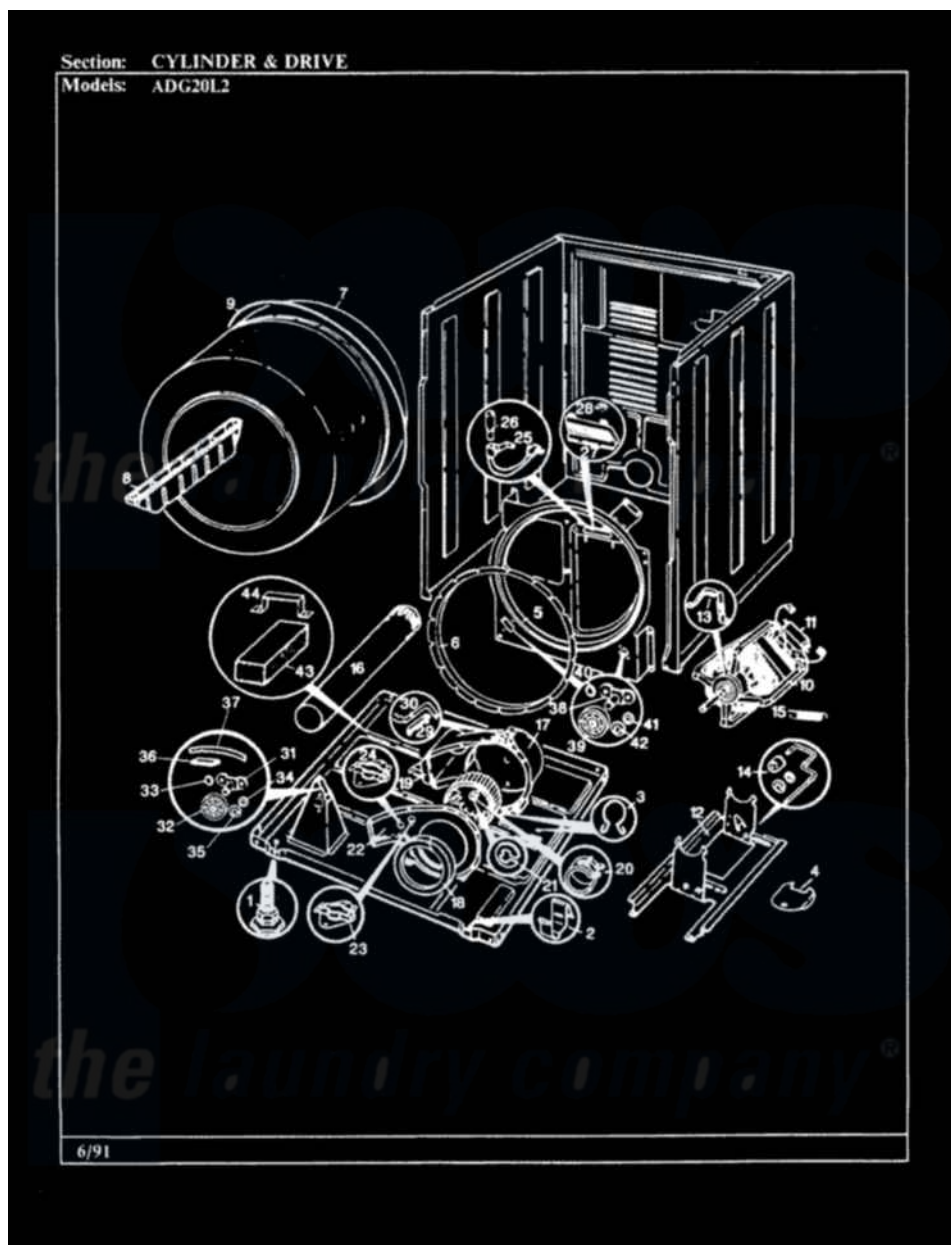

Admiral ADG20L2W 02 - CYLINDER & DRIVE (REV. A-C)

Admiral Residential Admiral ADG20L2W Dryer Parts Parts Diagram 02 - CYLINDER & DRIVE (REV. A-C)
 Click on the part number to view part

Item	Original Part Number	Replaced By	Status	Part Description
1	63-5834		Not Available	LEG, LEVELING
2	53-0120			Clip, Front Panel
3	25-7027	16515		Clip
4	53-0153		Not Available	SHIELD, WIRING
"	25-7741	W10116760		Screw
5	25-7733	681414		Screw, 10AB X 1/2
"	53-0131	LA-1054		Dryer Bulkhead Kit
6	53-0282	31001637		Seal Assembly, Cylinder Front
7	53-0178	53-1250		Cylinder
8	53-0117		Not Available	BAFFLE, GRAY
"	25-7759	3196164		Screw
9	LA-1004			Motor Mtg. Kit
"	53-1512		Not Available	BELT, DRIVE
10	53-2275	W10410996		Motor-Drve
"	53-1041	LA-1004		Motor Mtg. Kit
11	53-0693	53-0332		Motor Switch