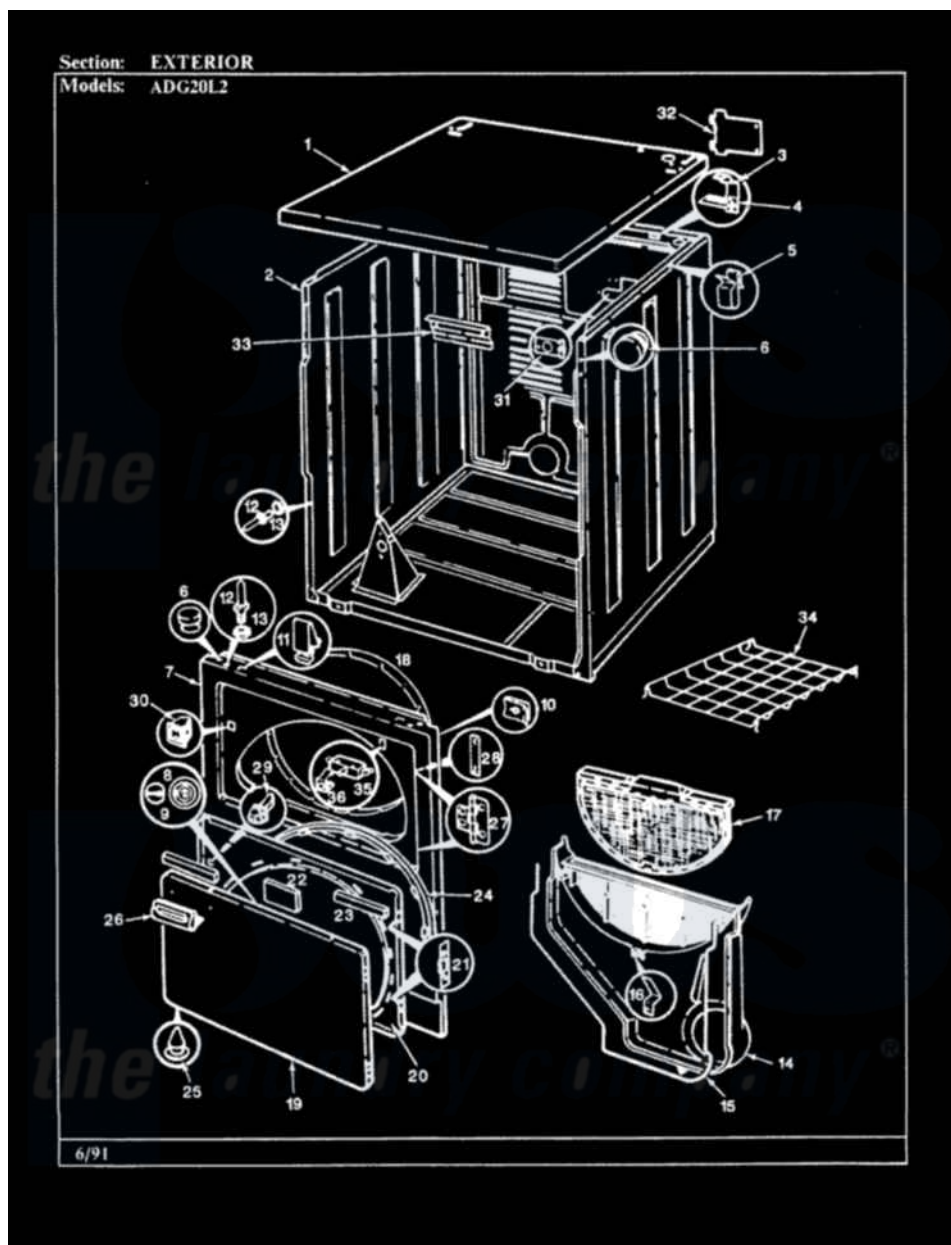

Admiral ADG20L2W 03 - EXTERIOR (REV. A-C)

Admiral Residential Admiral ADG20L2W Dryer Parts Parts Diagram 03 - EXTERIOR (REV. A-C)

[Click on the part number to view part](#)

Item	Original Part Number	Replaced By	Status	Part Description
1	53-1711		Not Available	CABINET TOP (DRYER)
2	53-0160	31001714		Cabinet And Base Assembly
"	53-1644	31001714		Cabinet And Base Assembly
3	63-5712			Hinge, Cabinet Top
4	33-0930			Pad, Top Hinge
"	25-3092	90767		Screw, 8A X 3/8 HeX Washer Head Tapping
5	25-3034			Clip, Wiring
6	33-2653			Bumper, Cabinet
7	53-0727	12001190		Panel Kit
8	53-0155		Not Available	PLUG, GAS ACCESS (WHT)
9	53-0156			Button, Gas Access
10	25-7817		Not Available	CLIP, U-TYPE
"	25-7820	489478		Screw, 8 X 1/2
11	25-7220			Clip, Cabinet Top
12	63-6148	53-0643		Pin, Locator
13	53-0200			Sleeve, Locator Pin

"	25-0224	3400029	Nut, Adapter Plate
14	25-7810	415013-35	Screw
"	53-1299	12001324	Duct Kit, Collector
15	53-1298	Not Available	SEAL
16	53-0123		Clip
17	53-0918		Filter, Lint
18	53-0282	31001637	Seal Assembly, Cylinder Front
19	53-0154-25	Not Available	PANEL, OUTER DOOR (H WHT)
"	53-0154		Panel, Outer Door
"	53-0154-24		Panel, Outer Door
20	53-0104	LA-1024	Inner Door Kit
21	53-0119		Clip, Hinge
22	53-0251	53-1490	Door Pad
23	53-0252	53-1491	Door Pad
24	53-0112	31001529	Seal, Door
"	25-7770	3196169	Screw, Element
25	25-3534	25-7889	Plug Button
26	53-0928	53-0927	Handle, Door
"	25-7810	415013-35	Screw
27	25-7809		Screw, No.6-20 1/2 Flthd Torx
"	53-0122	53-1492	Hinge, Dryer Door
28	53-0121	Not Available	TWIN NUT
29	73-0033	LA-1003	Door Catch Kit
"	LA-1003		Door Catch Kit
30	53-0187	LA-1003	Door Catch Kit
31	25-7828	489483	Screw 10-32 X 1/2
"	53-0135	Not Available	SUPPORT, POWER CORD
32	25-7857	90767	Screw, 8A X 3/8 HeX Washer Head Tapping
"	53-0284		Cover, Terminal
33	53-0133		Shield, Heat
"	25-3457		Screw, Sems
34	W10124350	Not Available	NOT REQUIRED PART OR SEE NOTE DRYING RACK
"	LA-1005		Switch Kit
35	53-0147	53-0148	Switch, Door
36	63-5990	31001319	Clip, Switch