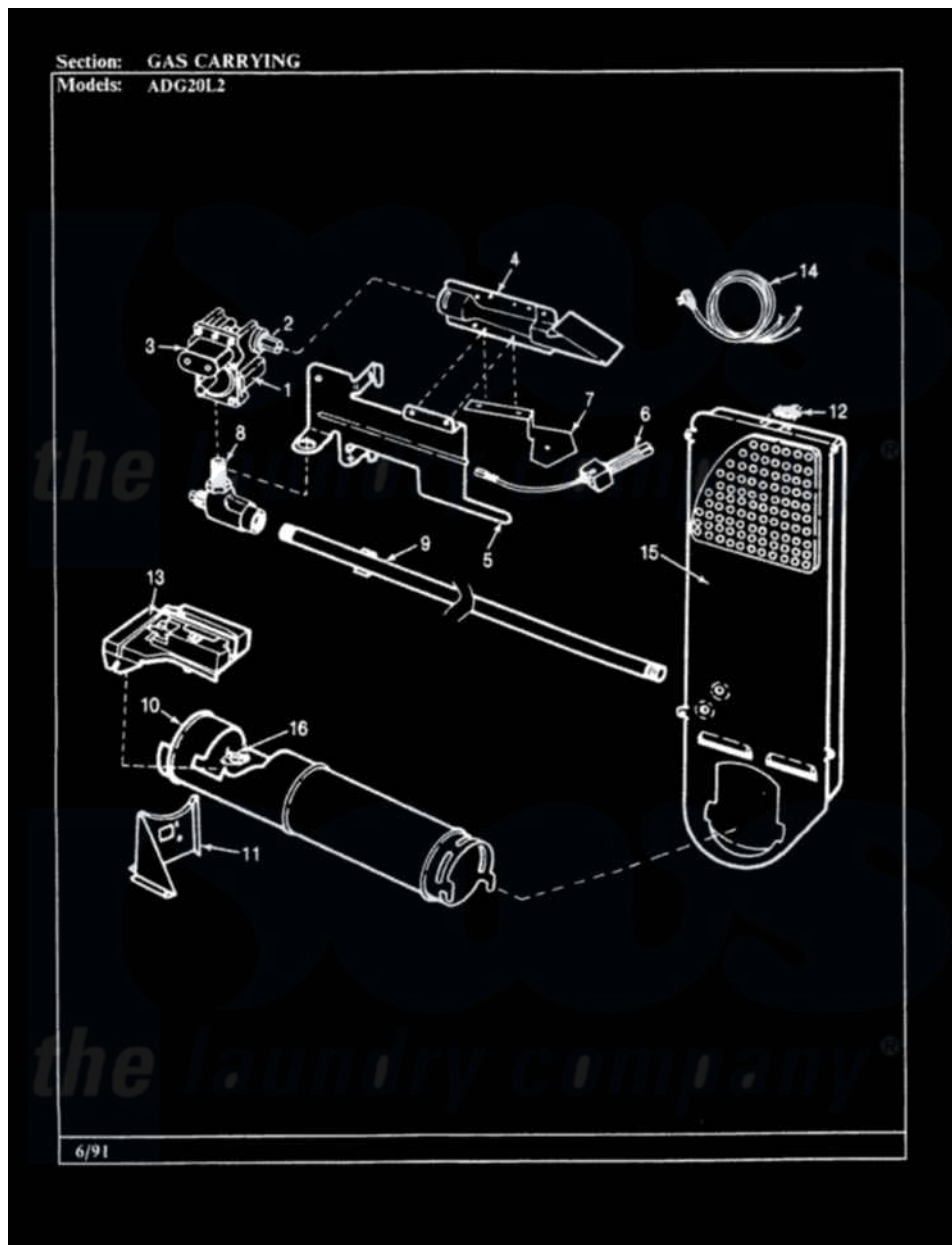

Admiral ADG20L2W 04 - GAS CARRYING (REV. A-C)

Admiral Residential Admiral ADG20L2W Dryer Parts Parts Diagram 04 - GAS CARRYING (REV. A-C)
 Click on the part number to view part

Item	Original Part Number	Replaced By	Status	Part Description
1	53-0194	306176		Valve, Gas
2	63-3570			Burner Orifice
3	63-6614	279834		Coil-Valve
4	63-6682	31001784		Burner
5	25-7741	W10116760		Screw
"	53-0140			Mtg Bracket
6	53-0689	31001556		Igniter
7	25-3034			Clip, Wiring
"	53-0686		Not Available	BRACKET
"	25-2134	W10116760		Screw
"	25-7744	8281196		Screw
8	53-0101	31001042		Valve, Gas Shut Off
9	53-0173	31001777		Main Gas L
10	53-1884			Housing, Heater
11	25-3092	90767		Screw, 8A X 3/8 HeX Washer Head Tapping
"	53-0139		Not Available	HEATER SUPPORT

"	25-7741	W10116760	Screw
12	25-0168		Screw
"	53-0143	LA-1053	Fuse Kit, Thermal
13	25-7741	W10116760	Screw
"	25-3092	90767	Screw, 8A X 3/8 HeX Washer Head Tapping
"	63-5013	338906	Radiant, Sensor
"	25-2134	W10116760	Screw
14	63-6259	31001547	Cord, Power
15	53-0169	Not Available	INLET AIR DUCT
16	LA-1053		Fuse Kit, Thermal
"	53-1096	LA-1053	Fuse Kit, Thermal
"	25-3032	Not Available	WIRING CLIP
"	63-6766		Conversion Kit