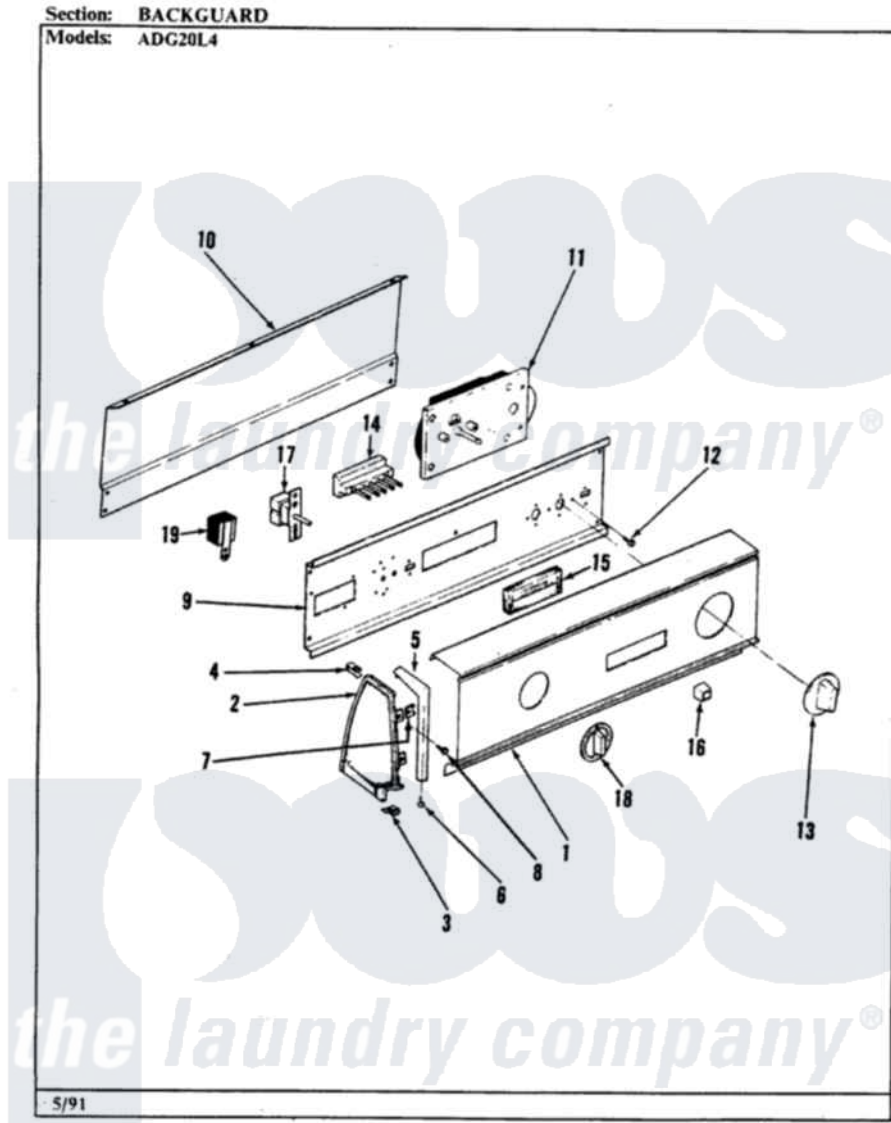

# Admiral ADG20L4A 01 - CONTROL PANEL

Admiral [Residential Admiral ADG20L4A Dryer Parts](#) Parts Diagram 01 - CONTROL PANEL  
Click on the part number to view part

Item	Original Part Number	Replaced By	Status	Part Description
1	53-1822		Not Available	CONTROL PANEL
2	35-2488	<a href="#">21001452</a>		Cap- End
"	25-7649	<a href="#">910187</a>		Screw
"	<a href="#">25-7702</a>			Speedclip, End Cap To Control Panel
"	35-2487	<a href="#">21001451</a>		Cap- End
"	<a href="#">53-0264</a>			RH Endcap
"	<a href="#">53-0265</a>			LH Endcap
3	<a href="#">25-7851</a>			Speedclip, End Cap To Top
"	25-7697	<a href="#">25-2219</a>		Screw
4	25-7435	<a href="#">33002917</a>		Screw, No.10-16
"	W10124350		Not Available	NOT REQUIRED PART OR SEE NOTE
5	53-0278		Not Available	TRIM, END CAP (LT)
"	53-0277		Not Available	TRIM, END CAP (RT)
6	<a href="#">25-7760</a>			Screw
7	<a href="#">25-7702</a>			Speedclip, End Cap To Control