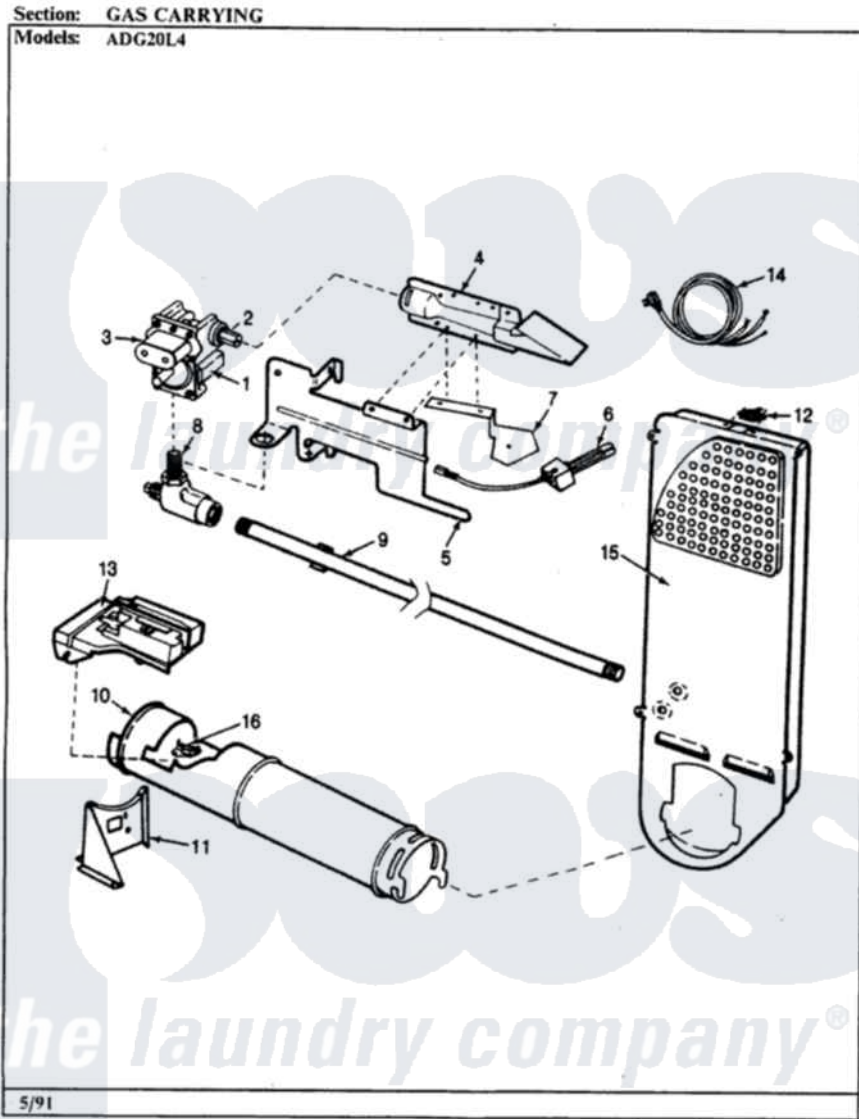

Admiral ADG20L4A 03 - GAS CARRYING

Admiral [Residential Admiral ADG20L4A Dryer Parts](#) Parts Diagram 03 - GAS CARRYING
Click on the part number to view part

Item	Original Part Number	Replaced By	Status	Part Description
1	53-0194	306176		Valve, Gas
2	63-3570			Burner Orifice
3	63-6615	279834		Coil-Valve
4	63-6682	31001784		Burner
5	25-7741	W10116760		Screw
"	53-0140			Mtg Bracket
6	53-0689	31001556		Igniter
7	25-3034			Clip, Wiring
"	53-0686		Not Available	BRACKET
"	25-2134	W10116760		Screw
"	25-7744	8281196		Screw
8	53-0101	31001042		Valve, Gas Shut Off
9	53-0173	31001777		Main Gas L
10	53-0138		Not Available	HEATER HOUSING
"	53-1884			Housing, Heater
11	25-3092	90767		Screw, 8A X 3/8 HeX Washer Head Tapping

"	25-7741	W10116760		Screw
"	53-0139		Not Available	HEATER SUPPORT
12	25-0168			Screw
"	53-0143	LA-1053		Fuse Kit, Thermal
13	25-7741	W10116760		Screw
"	25-3092	90767		Screw, 8A X 3/8 HeX Washer Head Tapping
"	63-5013	338906		Radiant, Sensor
"	25-2134	W10116760		Screw
14	63-6259	31001547		Cord, Power
15	LA-1053			Fuse Kit, Thermal
"	53-0169		Not Available	INLET AIR DUCT
"	63-6766			Conversion Kit
16	53-1096	LA-1053		Fuse Kit, Thermal
"	25-3032		Not Available	WIRING CLIP
"	25-0168			Screw