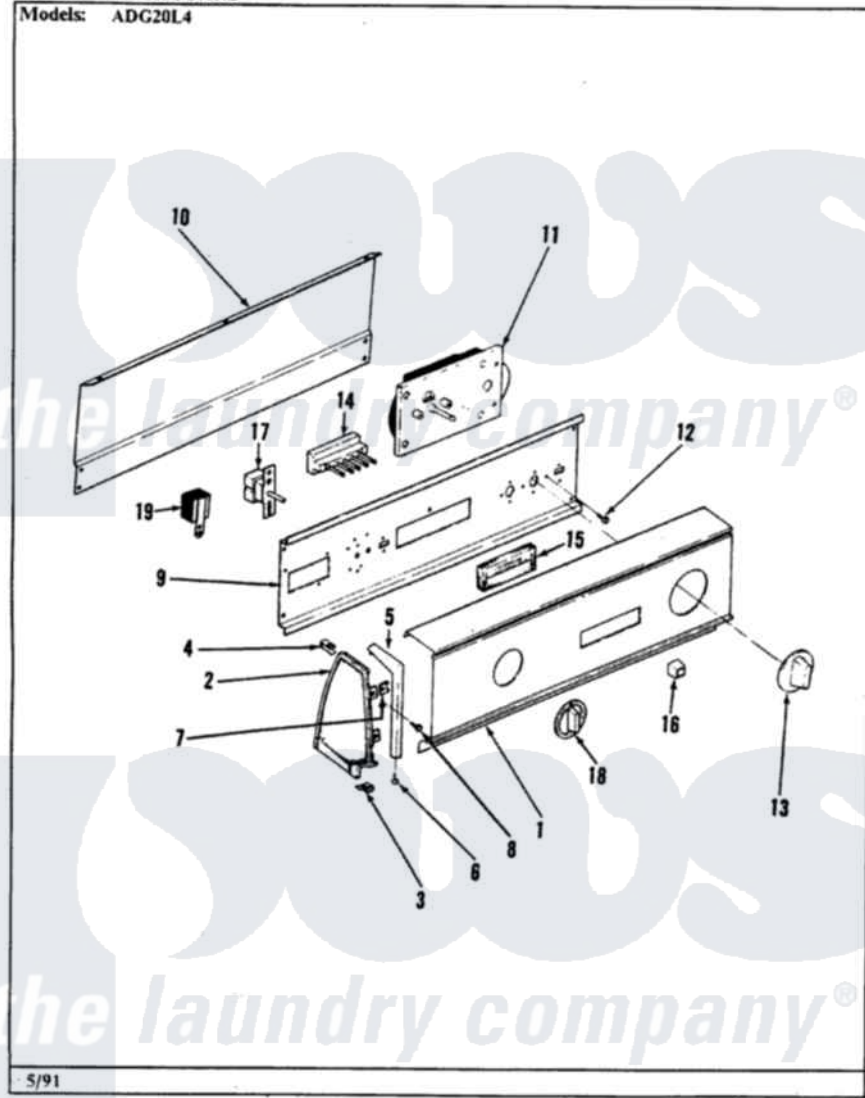

Admiral ADG20L4H 01 - CONTROL PANEL

Section: BACKGUARD
Models: ADG20L4

Admiral [Residential Admiral ADG20L4H Dryer Parts](#) Parts Diagram 01 - CONTROL PANEL
Click on the part number to view part

Item	Original Part Number	Replaced By	Status	Part Description
1	53-1822		Not Available	CONTROL PANEL
2	35-2488	21001452		Cap- End
"	25-7649	910187		Screw
"	25-7702			Speedclip, End Cap To Control Panel
"	35-2487	21001451		Cap- End
"	53-0264			RH Endcap
"	53-0265			LH Endcap
3	25-7851			Speedclip, End Cap To Top
"	25-7697	25-2219		Screw
4	25-7435	33002917		Screw, No.10-16
"	W10124350		Not Available	NOT REQUIRED PART OR SEE NOTE
5	53-0278		Not Available	TRIM, END CAP (LT)
"	53-0277		Not Available	TRIM, END CAP (RT)
6	25-7760			Screw
7	25-7702			Speedclip, End Cap To Control

	25-7102		Panel
8	25-3092	90767	Screw, 8A X 3/8 HeX Washer Head Tapping
9	53-1678	Not Available	CONTROL SHIELD
"	53-0323	Not Available	CONTROL SHIELD
10	53-0268	21001460	Shield, Rear
"	25-3457		Screw, Sems
"	35-2688	21001460	Shield, Rear
11	53-1816	Not Available	TIMER
"	53-1300	Not Available	TIMER
"	63-5685	63-5613	Timer
12	25-0205	216412	Screw, Bracket To Timer
"	25-7435	33002917	Screw, No.10-16
13	53-1533	31001219	Knob Ski
14	25-3092	90767	Screw, 8A X 3/8 HeX Washer Head Tapping
"	53-1296		Switch
"	25-7712	Not Available	SCREW
"	33-6621	Not Available	BRACKET, SWITCH
15	33-8541	Not Available	SWITCH PAD
16	35-2588	Not Available	PUSHBUTTON - BLACK
17	25-3092	90767	Screw, 8A X 3/8 HeX Washer Head Tapping
"	53-1263		Rotary Switch
18	35-2185	21001283	Knob, Selector---Piq
19	25-3092	90767	Screw, 8A X 3/8 HeX Washer Head Tapping
"	53-1639		Buzzer Assembly
NI	53-1448	Not Available	MANUAL, USE & CARE