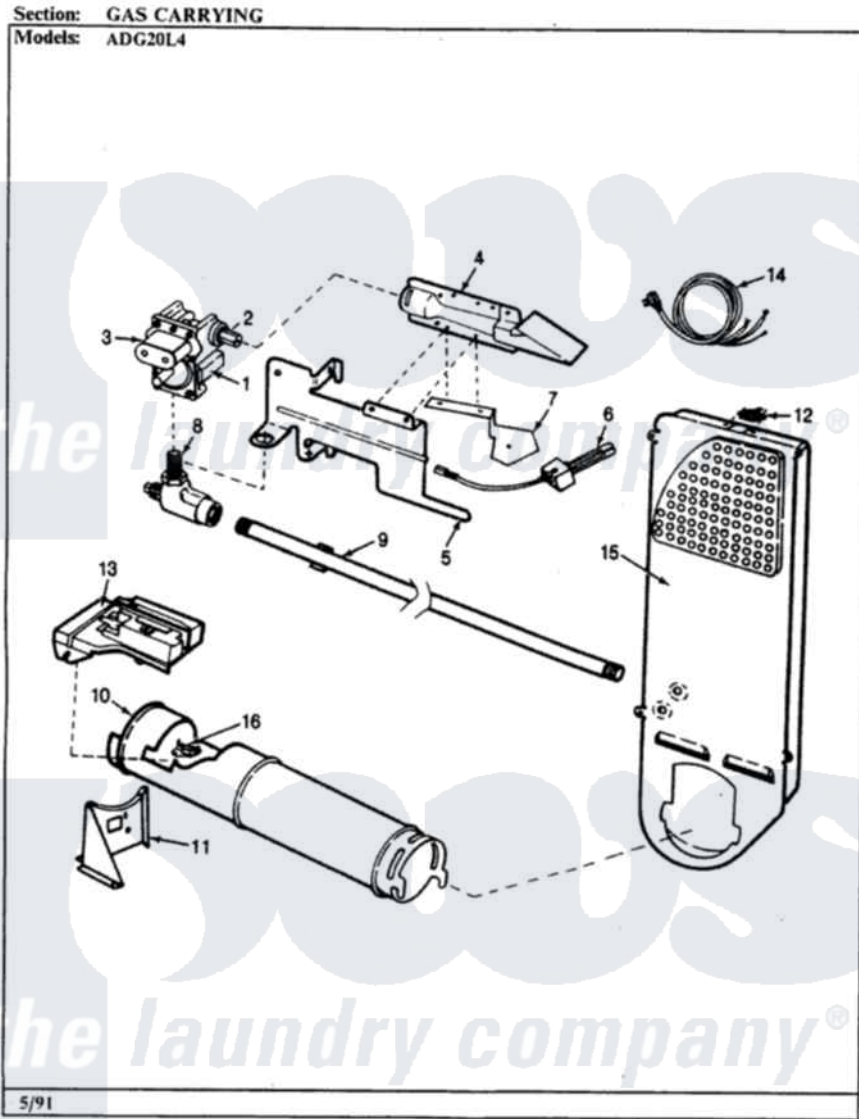

Admiral ADG20L4H 03 - GAS CARRYING

Admiral [Residential Admiral ADG20L4H Dryer Parts](#) Parts Diagram 03 - GAS CARRYING
Click on the part number to view part

Item	Original Part Number	Replaced By	Status	Part Description
1	53-0194	306176		Valve, Gas
2	63-3570			Burner Orifice
3	63-6615	279834		Coil-Valve
4	63-6682	31001784		Burner
5	25-7741	W10116760		Screw
"	53-0140			Mtg Bracket
6	53-0689	31001556		Igniter
7	25-3034			Clip, Wiring
"	53-0686		Not Available	BRACKET
"	25-2134	W10116760		Screw
"	25-7744	8281196		Screw
8	53-0101	31001042		Valve, Gas Shut Off
9	53-0173	31001777		Main Gas L
10	53-0138		Not Available	HEATER HOUSING
"	53-1884			Housing, Heater
11	25-3092	90767		Screw, 8A X 3/8 HeX Washer Head Tapping

"	25-7741	W10116760		Screw
"	53-0139		Not Available	HEATER SUPPORT
12	25-0168			Screw
"	53-0143	LA-1053		Fuse Kit, Thermal
13	25-7741	W10116760		Screw
"	25-3092	90767		Screw, 8A X 3/8 HeX Washer Head Tapping
"	63-5013	338906		Radiant, Sensor
"	25-2134	W10116760		Screw
14	63-6259	31001547		Cord, Power
15	LA-1053			Fuse Kit, Thermal
"	53-0169		Not Available	INLET AIR DUCT
"	63-6766			Conversion Kit
16	53-1096	LA-1053		Fuse Kit, Thermal
"	25-3032		Not Available	WIRING CLIP
"	25-0168			Screw