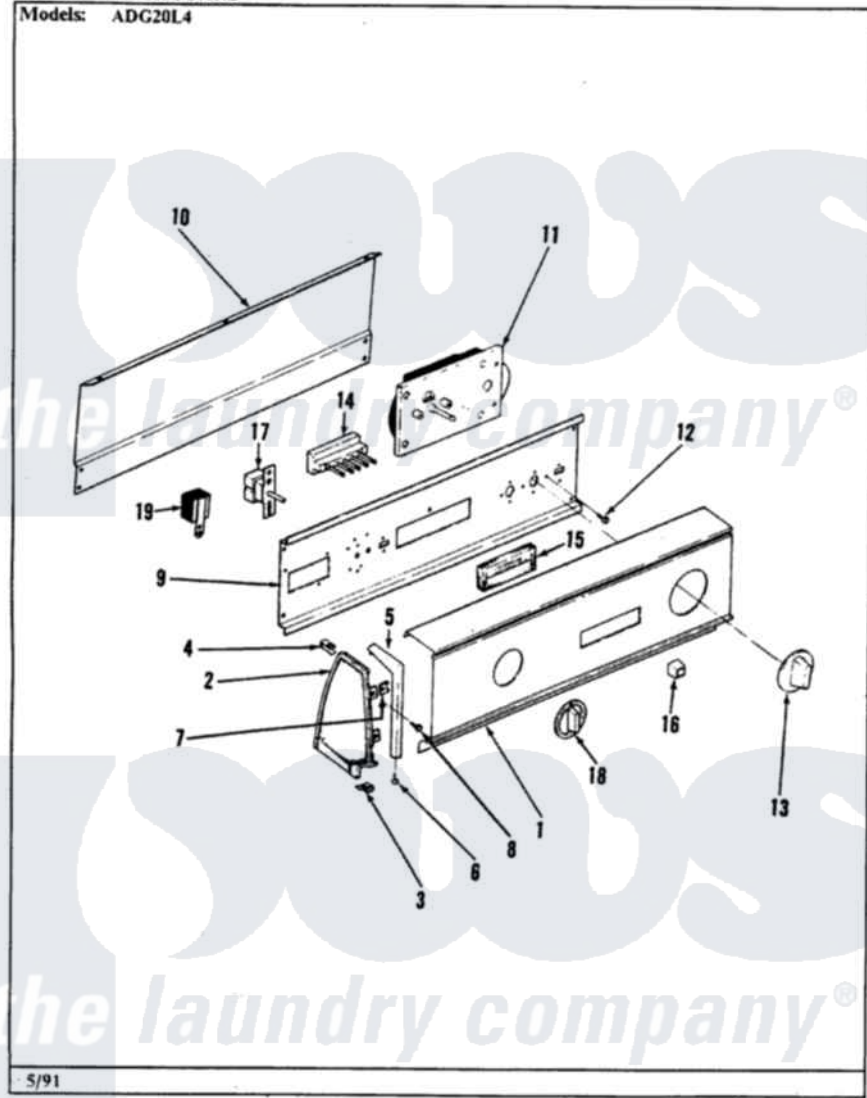

Admiral ADG20L4W 01 - CONTROL PANEL

Section: BACKGUARD
Models: ADG20L4

Admiral [Residential Admiral ADG20L4W Dryer Parts](#) Parts Diagram 01 - CONTROL PANEL
Click on the part number to view part

Item	Original Part Number	Replaced By	Status	Part Description
1	53-1822		Not Available	CONTROL PANEL
2	35-2488	21001452		Cap- End
"	25-7649	910187		Screw
"	25-7702			Speedclip, End Cap To Control Panel
"	35-2487	21001451		Cap- End
"	53-0264			RH Endcap
"	53-0265			LH Endcap
3	25-7851			Speedclip, End Cap To Top
"	25-7697	25-2219		Screw
4	25-7435	33002917		Screw, No.10-16
"	W10124350		Not Available	NOT REQUIRED PART OR SEE NOTE
5	53-0278		Not Available	TRIM, END CAP (LT)
"	53-0277		Not Available	TRIM, END CAP (RT)
6	25-7760			Screw
7	25-7702			Speedclip, End Cap To Control

	25-7102		Panel
8	25-3092	90767	Screw, 8A X 3/8 HeX Washer Head Tapping
9	53-1678	Not Available	CONTROL SHIELD
"	53-0323	Not Available	CONTROL SHIELD
10	53-0268	21001460	Shield, Rear
"	25-3457		Screw, Sems
"	35-2688	21001460	Shield, Rear
11	53-1816	Not Available	TIMER
"	53-1300	Not Available	TIMER
"	63-5685	63-5613	Timer
12	25-0205	216412	Screw, Bracket To Timer
"	25-7435	33002917	Screw, No.10-16
13	53-1533	31001219	Knob Ski
14	25-3092	90767	Screw, 8A X 3/8 HeX Washer Head Tapping
"	53-1296		Switch
"	25-7712	Not Available	SCREW
"	33-6621	Not Available	BRACKET, SWITCH
15	33-8541	Not Available	SWITCH PAD
16	35-2588	Not Available	PUSHBUTTON - BLACK
17	25-3092	90767	Screw, 8A X 3/8 HeX Washer Head Tapping
"	53-1263		Rotary Switch
18	35-2185	21001283	Knob, Selector---Piq
19	25-3092	90767	Screw, 8A X 3/8 HeX Washer Head Tapping
"	53-1639		Buzzer Assembly
NI	53-1448	Not Available	MANUAL, USE & CARE