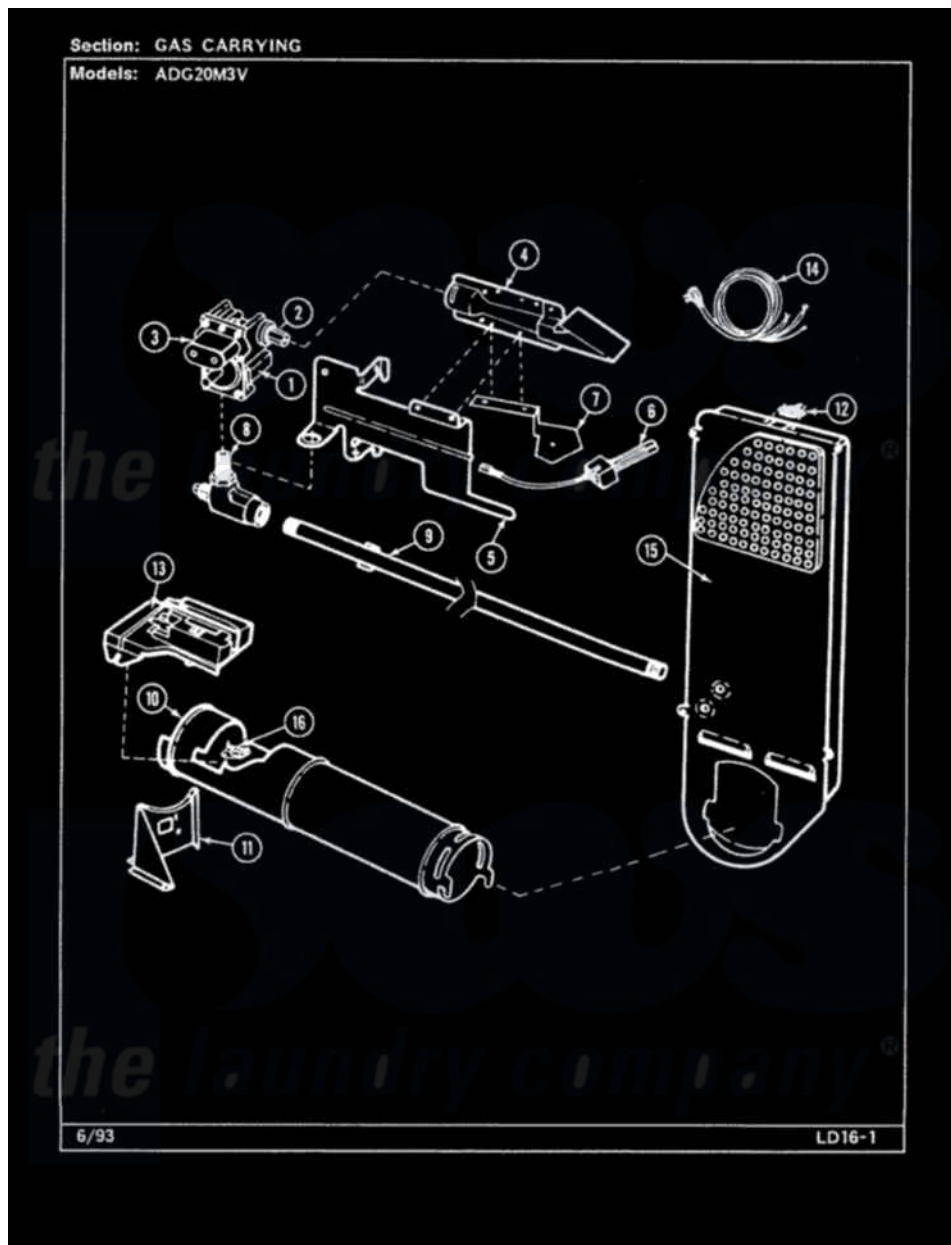

# Admiral ADG20M3V 04 - GAS CARRYING

Admiral Residential Admiral ADG20M3V Dryer Parts Parts Diagram 04 - GAS CARRYING  
 Click on the part number to view part

Item	Original Part Number	Replaced By	Status	Part Description
1	53-0194	<a href="#">306176</a>		Valve, Gas
2	<a href="#">63-3570</a>			Burner Orifice
3	63-6615	<a href="#">279834</a>		Coil-Valve
4	63-6682	<a href="#">31001784</a>		Burner
5	25-7741	<a href="#">W10116760</a>		Screw
"	<a href="#">53-0140</a>			Mtg Bracket
6	53-0689	<a href="#">31001556</a>		Igniter
7	25-7744	<a href="#">8281196</a>		Screw
"	53-0686		Not Available	BRACKET
"	<a href="#">25-3034</a>			Clip, Wiring
"	25-2134	<a href="#">W10116760</a>		Screw
8	53-0101	<a href="#">31001042</a>		Valve, Gas Shut Off
9	53-0173	<a href="#">31001777</a>		Main Gas L
10	<a href="#">53-1884</a>			Housing, Heater
"	25-3032		Not Available	WIRING CLIP
11	25-7741	<a href="#">W10116760</a>		Screw

"	53-0139		Not Available	HEATER SUPPORT
"	25-3092	<a href="#">90767</a>		Screw, 8A X 3/8 HeX Washer Head Tapping
12	<a href="#">25-0168</a>			Screw
"	53-0143	<a href="#">LA-1053</a>		Fuse Kit, Thermal
13	25-7741	<a href="#">W10116760</a>		Screw
"	25-3092	<a href="#">90767</a>		Screw, 8A X 3/8 HeX Washer Head Tapping
"	63-5013	<a href="#">338906</a>		Radiant, Sensor
"	25-2134	<a href="#">W10116760</a>		Screw
14	63-6259	<a href="#">31001547</a>		Cord, Power
15	53-0169		Not Available	INLET AIR DUCT
16	<a href="#">LA-1053</a>			Fuse Kit, Thermal
"	53-1096	<a href="#">LA-1053</a>		Fuse Kit, Thermal
"	<a href="#">63-6766</a>			Conversion Kit