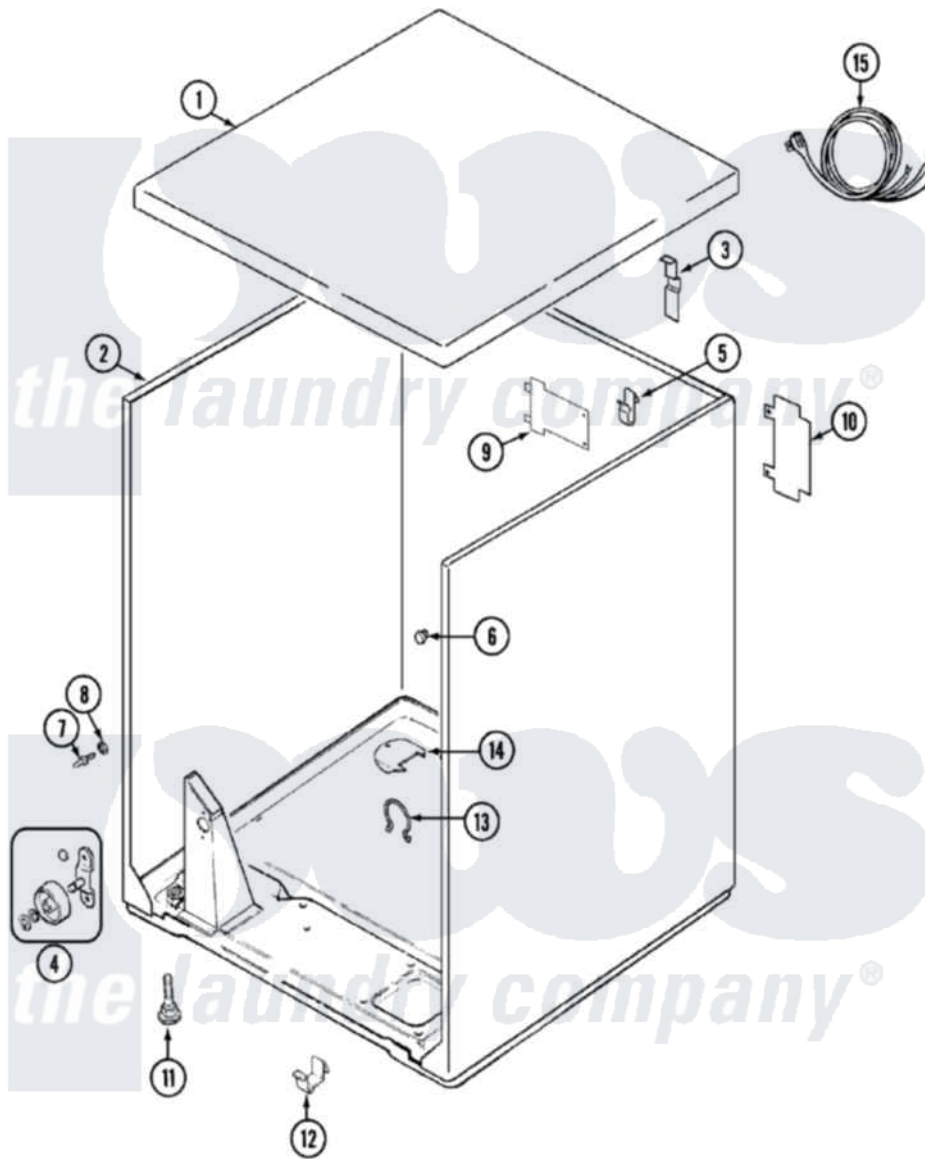

Admiral ADG20N3V 01 - CABINET

Admiral [Residential Admiral ADG20N3V Dryer Parts](#) Parts Diagram 01 - CABINET
 Click on the part number to view part

Item	Original Part Number	Replaced By	Status	Part Description
1	53-2435		Not Available	TOP, CABINET
2	53-2559	31001714		Cabinet And Base Assembly
3	25-3092	90767		Screw, 8A X 3/8 HeX Washer Head Tapping
"	63-5712			Hinge, Cabinet Top
"	33-0930			Pad, Top Hinge
4	LA-1007	12002126		Reinforcement Brace/Glide Kit
"	LA-1008			Rr Roller Kit
5	25-3034			Clip, Wiring
6	33-2653			Bumper, Cabinet
7	53-0643			Pin, Locator
8	53-0200			Sleeve, Locator Pin
"	25-0224	3400029		Nut, Adapter Plate
9	25-7857	90767		Screw, 8A X 3/8 HeX Washer Head Tapping
"	53-0136			Cover, Supply Cord
10	53-0284			Cover, Terminal

"	25-7857	90767	Screw, 8A X 3/8 HeX Washer Head Tapping
11	63-5834	Not Available	LEG, LEVELING
12	53-0120		Clip, Front Panel
13	25-7027	16515	Clip
14	53-1921		Shield, Wiring
"	25-7733	681414	Screw, 10AB X 1/2
15	63-6259	31001547	Cord, Power