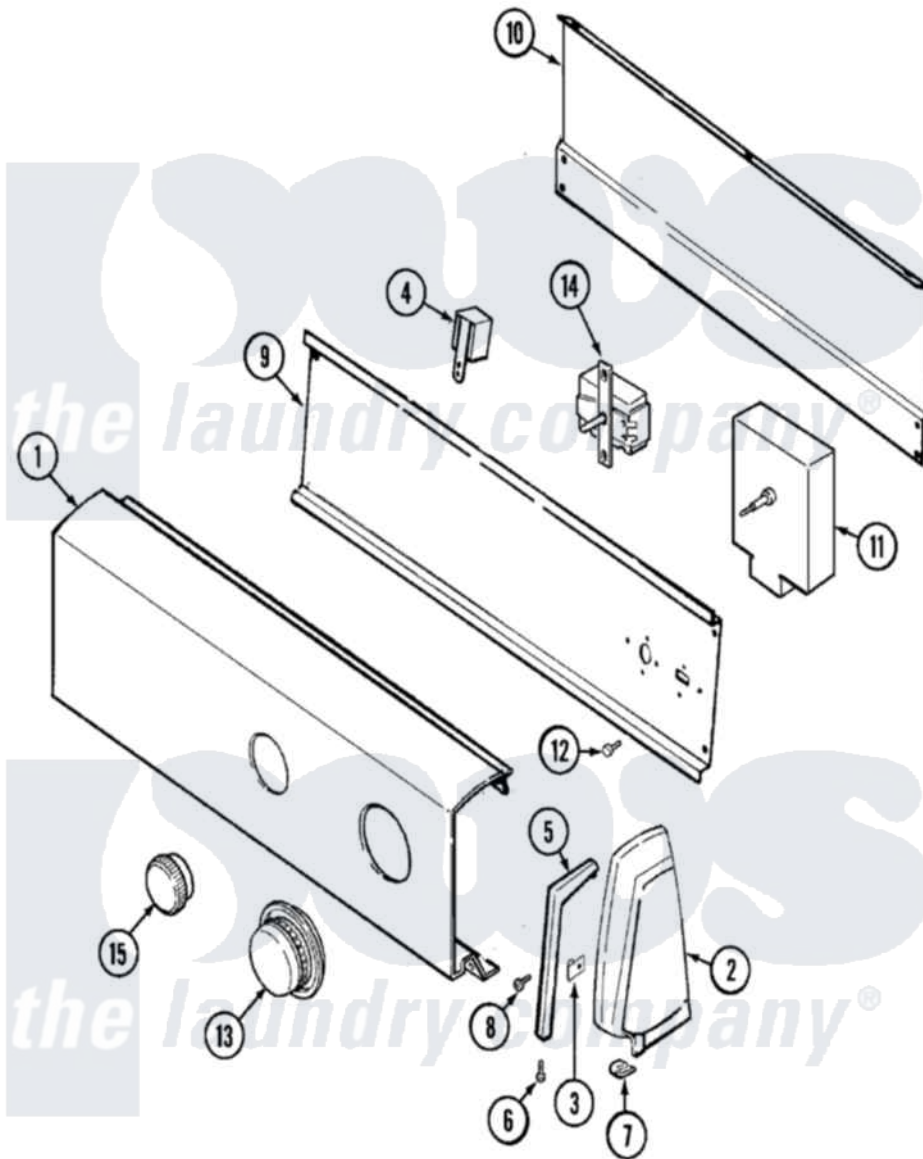

Admiral ADG20N3V 02 - CONTROL PANEL

Admiral [Residential Admiral ADG20N3V Dryer Parts](#) Parts Diagram 02 - CONTROL PANEL
 Click on the part number to view part

Item	Original Part Number	Replaced By	Status	Part Description
1	31001174		Not Available	PANEL, CONTROL
2	25-3092	90767		Screw, 8A X 3/8 HeX Washer Head Tapping
"	35-2669		Not Available	CAP, END (LT)(WHT)
"	35-2668	21001453		Cap- End
3	25-7702			Speedclip, End Cap To Control Panel
4	25-3092	90767		Screw, 8A X 3/8 HeX Washer Head Tapping
"	53-1639			Buzzer Assembly
5	31001055		Not Available	TRIM, ENDCAP (LT WHT)
"	31001054		Not Available	TRIM, ENDCAP (RT WHT)
6	25-7760			Screw
7	25-7851			Speedclip, End Cap To Top
8	25-7649	910187		Screw
9	31001128		Not Available	SHIELD, CONTROL
"	31001193			Pad, Shield

"	53-2504	31001193		Pad, Shield
10	35-2688	21001460		Shield, Rear
11	53-1758			Timer
12	31001119	W10116760		Screw
13	53-2525			Knob And Skirt Assembly
14	31001129			Switch, Temperature
"	31001236			Switch, Temperature
"	25-3092	90767		Screw, 8A X 3/8 HeX Washer Head Tapping
15	35-2673	21001239		Knob, Selector
NI	31001008			Manual, Use And Care
"	31001007		Not Available	MANUAL, USE & CARE
"	16002079		Not Available	GUIDE, QUICK REF - ADMIRAL