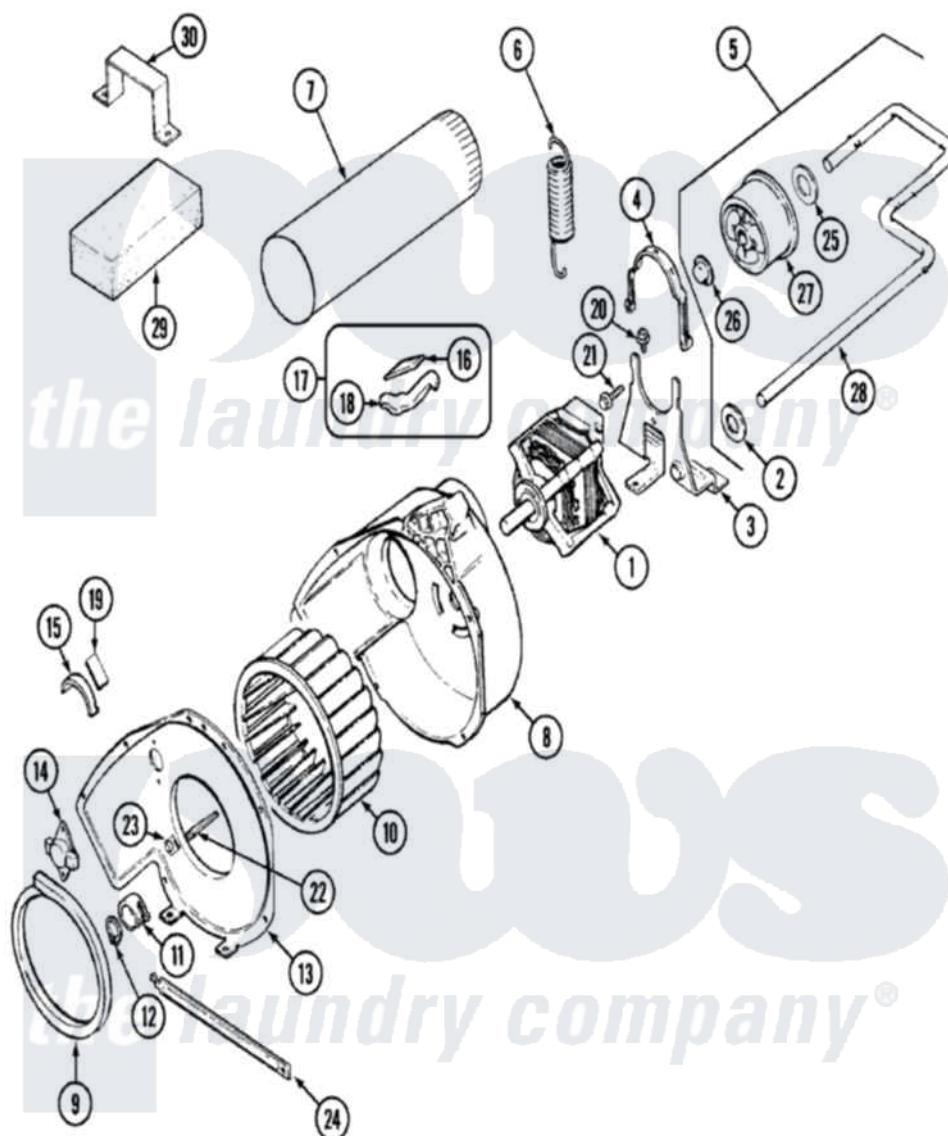

Admiral ADG20N3V 05 - MOTOR & DRIVE

Admiral [Residential Admiral ADG20N3V Dryer Parts](#) Parts Diagram 05 - MOTOR & DRIVE
 Click on the part number to view part

Item	Original Part Number	Replaced By	Status	Part Description
1	31001015	W10410996		Motor-Drive
"	31001316	W10410996		Motor-Drive
"	53-0932	31001535		Pulley, Motor
2	25-7815			Washer
3	25-7732	681414		Screw, 10AB X 1/2
"	53-1932	31001570		Bracket, Motor
4	53-0214	660658		Clamp, Motor Mounting 343481 685441
5	53-2287			Idler Assembly
6	53-2209	31001465		Spring, Idler
7	53-0134			Duct, Exhaust
"	25-2134	W10116760		Screw
8	53-1801			Housing, Blower
9	53-0203	12001324		Duct Kit, Collector
10	31001043			Wheel, Blower
"	31001317			Wheel, Blower
11	25-7823	312967		Clamp, Blower Housing

12	25-7855		Ring, Retaining
13	53-1933	Not Available	COVER, BLOWER HOUSING
"	25-7807	33002917	Screw, No.10-16
"	53-1934		Cover, Blower Housing
14	53-1107		Thermostat, Control
"	25-2134	W10116760	Screw
"	31001088		Thermostat, Control
"	53-0170	Not Available	THERMOSTAT, LO-LIMIT (120/110)
15	53-2273	31001470	Glide, Tumbler
16	53-1684	31001356	Pad, Glide
17	LA-1006		Glide Kit, Tumbler
18	53-2272	31001469	Glide, Tumbler
19	53-1684	31001356	Pad, Glide
20	25-7963	31001571	Screw, 10-24 x 0700 Hxwshrd Ty
21	25-7674		Screw
22	53-1026		Guide, Vane Inlet
23	25-3457		Screw, Sems
24	53-1625		Brace, Tumbler Support
25	25-7815		Washer
26	25-7957		Pushnut
27	53-1628	31001344	Pulley, Idler
28	53-2250	53-2287	Idler Assembly
29	53-0645	Not Available	COUNTERWEIGHT
30	53-0644	Not Available	BRACKET
"	25-7732	681414	Screw, 10AB X 1/2