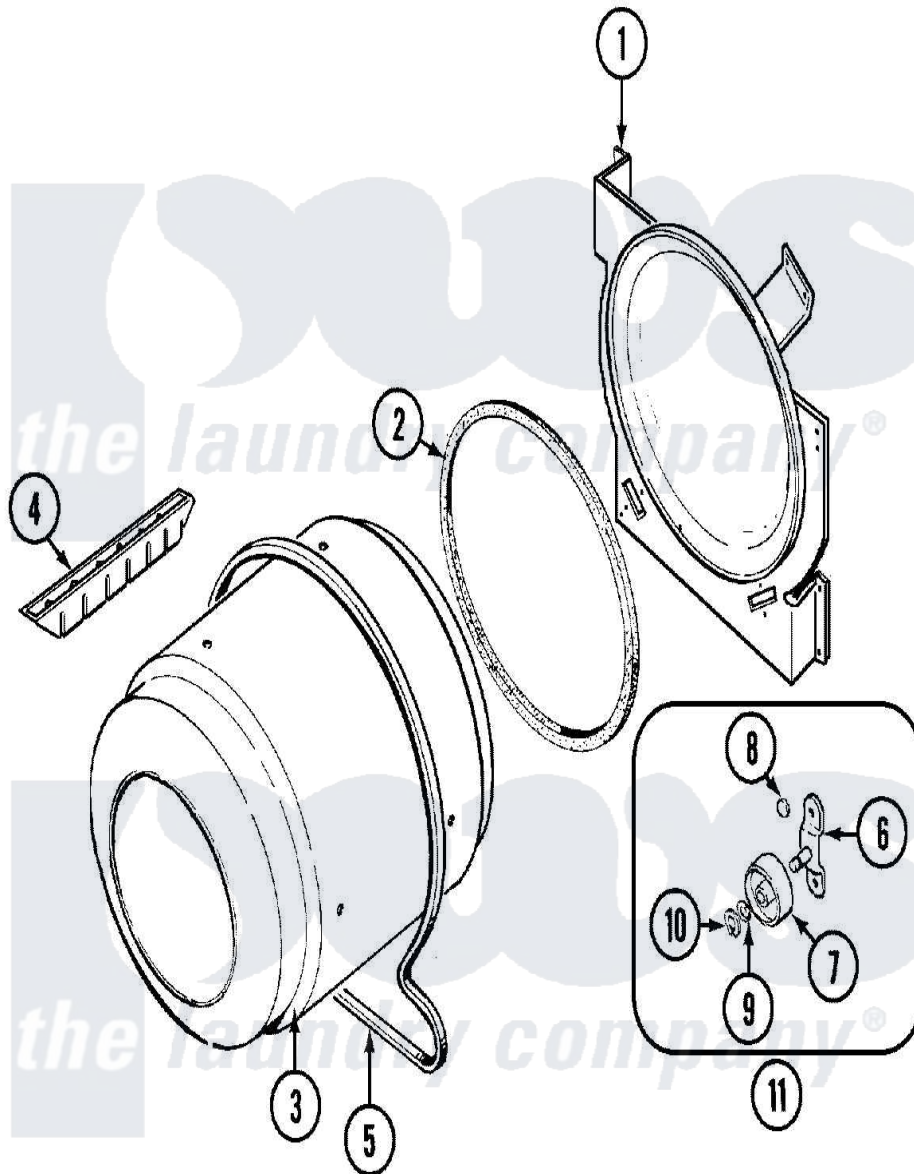

Admiral ADG20N3V 06 - TUMBLER

Admiral Residential Admiral ADG20N3V Dryer Parts Parts Diagram 06 - TUMBLER
 Click on the part number to view part

Item	Original Part Number	Replaced By	Status	Part Description
1	LA-1054			Dryer Bulkhead Kit
"	25-7733	681414		Screw, 10AB X 1/2
2	53-0281	31001747		Seal Assembly
3	53-1250			Cylinder
4	25-7759	3196164		Screw
"	Y02100002		Not Available	BAFFLE (WHT)
5	31531589	341241		Belt
6	53-0197			Support Assembly-Cylinder Rear
"	25-7101	3351614		Screw, Gearcase Cover Mounting
7	31001096			Roller
8	25-7813			Spacer
9	25-7814			Washer
10	25-7854			Ring, Retaining
11	LA-1008			Rr Roller Kit