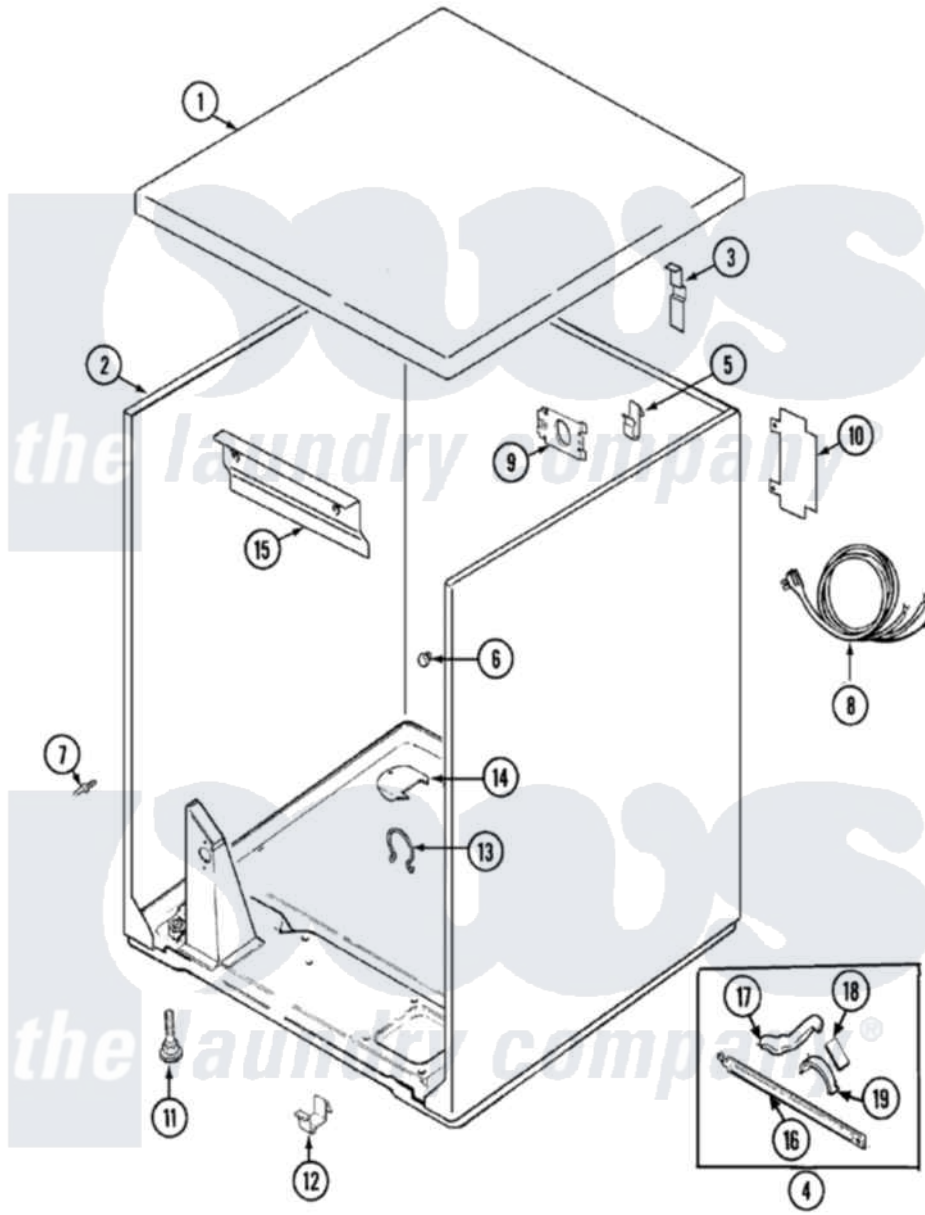

# Admiral ADG7000AWW 01 - CABINET

Admiral Residential Admiral ADG7000AWW Dryer Parts Parts Diagram 01 - CABINET  
 Click on the part number to view part

Item	Original Part Number	Replaced By	Status	Part Description
1	<a href="#">31001220</a>			Damper, Cabinet
"	<a href="#">31001423</a>			Top, Cabinet
"	<a href="#">31001527</a>			Reinfortment, Top
"	<a href="#">21001281</a>			Damper, Sound Pad
2	<a href="#">31001714</a>			Cabinet And Base Assembly
3	25-3092	<a href="#">90767</a>		Screw, 8A X 3/8 HeX Washer Head Tapping
"	<a href="#">35-4128</a>			Pad, Hinge
"	<a href="#">63-5712</a>			Hinge, Cabinet Top
4	<a href="#">12002126</a>			Reinforcement Brace/Glide Kit
5	<a href="#">25-3034</a>			Clip, Wiring
6	<a href="#">33-2653</a>			Bumper, Cabinet
7	<a href="#">21001829</a>			Post, Locating
8	<a href="#">31001547</a>			Cord, Power
11	63-5834		Not Available	LEG, LEVELING
12	<a href="#">53-0120</a>			Clip, Front Panel
13	31001320	<a href="#">16515</a>		Clip

14	<a href="#">53-1921</a>		Shield, Wiring
"	25-7733	<a href="#">681414</a>	Screw, 10AB X 1/2
16	<a href="#">53-1625</a>		Brace, Tumbler Support
17	<a href="#">31001469</a>		Glide, Tumbler
18	<a href="#">31001356</a>		Pad, Glide
19	<a href="#">31001470</a>		Glide, Tumbler