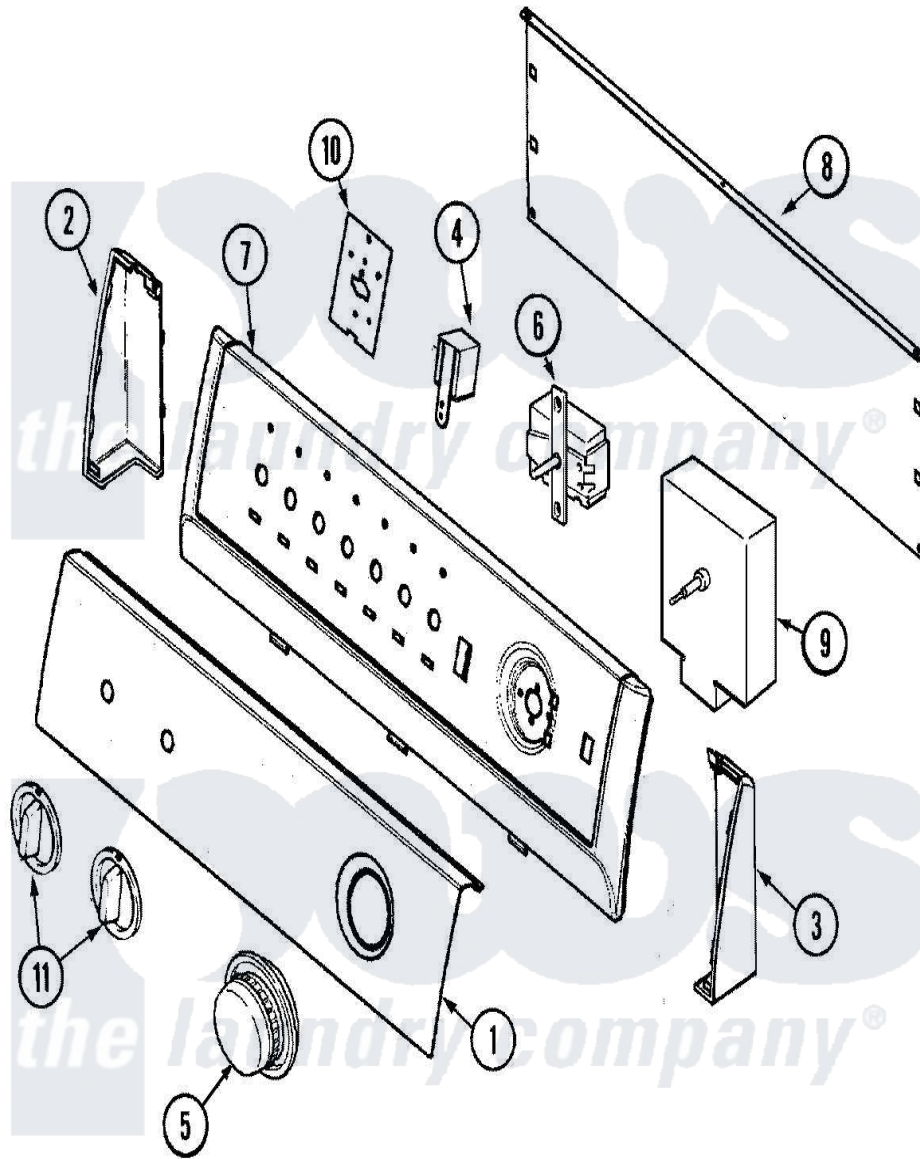

Admiral ADG7000AWW 02 - CONTROL PANEL

Admiral [Residential Admiral ADG7000AWW Dryer Parts](#) Parts Diagram 02 - CONTROL PANEL
 Click on the part number to view part

Item	Original Part Number	Replaced By	Status	Part Description
1	31001768			Panel, Control
2	21001546			Endcap, Panel
3	21001547			Endcap, Panel
4	31001397			Buzzer
5	31001388			Knob/Skirt, Timer
6	31001449			Switch, Selector
7	21001552			Frame , Control Panel
8	21001527			Shield, Rear
9	53-1810			Timer
10	21001517			Shield, Control
11	21001544			Knob, Selector
NI	31001741		Not Available	LEAD ASSEMBLY (BUZZER)
"	31001740			Lead Assembly
"	21001978			Lead Assembly
"	31001491			Harness, Wire