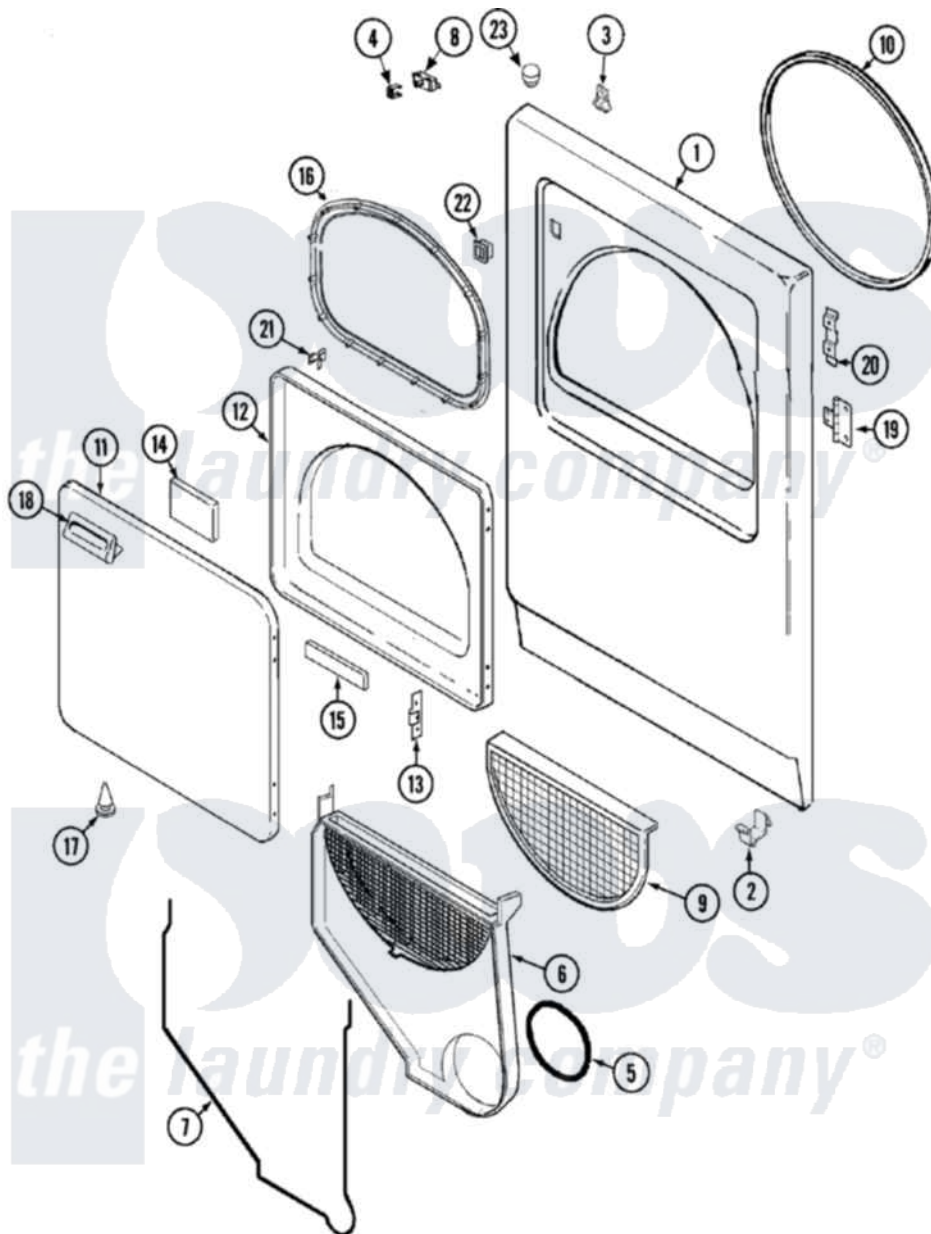

Admiral ADG7000AWW 04 - DOOR

Admiral [Residential Admiral ADG7000AWW Dryer Parts](#) Parts Diagram 04 - DOOR
 Click on the part number to view part

Item	Original Part Number	Replaced By	Status	Part Description
1	31001771			Panel, Front
2	53-0120			Clip, Front Panel
3	31001526			Lock, Top
4	31001733			Clip, Switch
5	31001541			Seal, Blower/Collector Duct
6	25-7810	415013-35		Screw
"	12001324			Duct Kit, Collector
7	53-0204			Seal
8	31001732	53-0148		Switch, Door
9	53-0918			Filter, Lint
10	31001637			Seal Assembly, Cylinder Front
11	25-7752	3196169		Screw, Element
"	53-0154			Panel, Outer Door
12	53-0912		Not Available	PANEL, INNER DOOR (WHT)
13	53-0119			Clip, Hinge
14	53-1490			Door Pad

15	53-1491		Door Pad
16	31001529		Seal, Door
17	25-7889		Plug Button
18	25-7810	415013-35	Screw
"	53-0927		Handle, Door
19	53-1492		Hinge, Dryer Door
"	25-7809		Screw, No.6-20 1/2 Flthd Torx
20	31001786	98006631	Screw
"	53-0121	Not Available	TWIN NUT
21	53-2364	LA-1003	Door Catch Kit
22	53-0187	LA-1003	Door Catch Kit
23	33-2653		Bumper, Cabinet